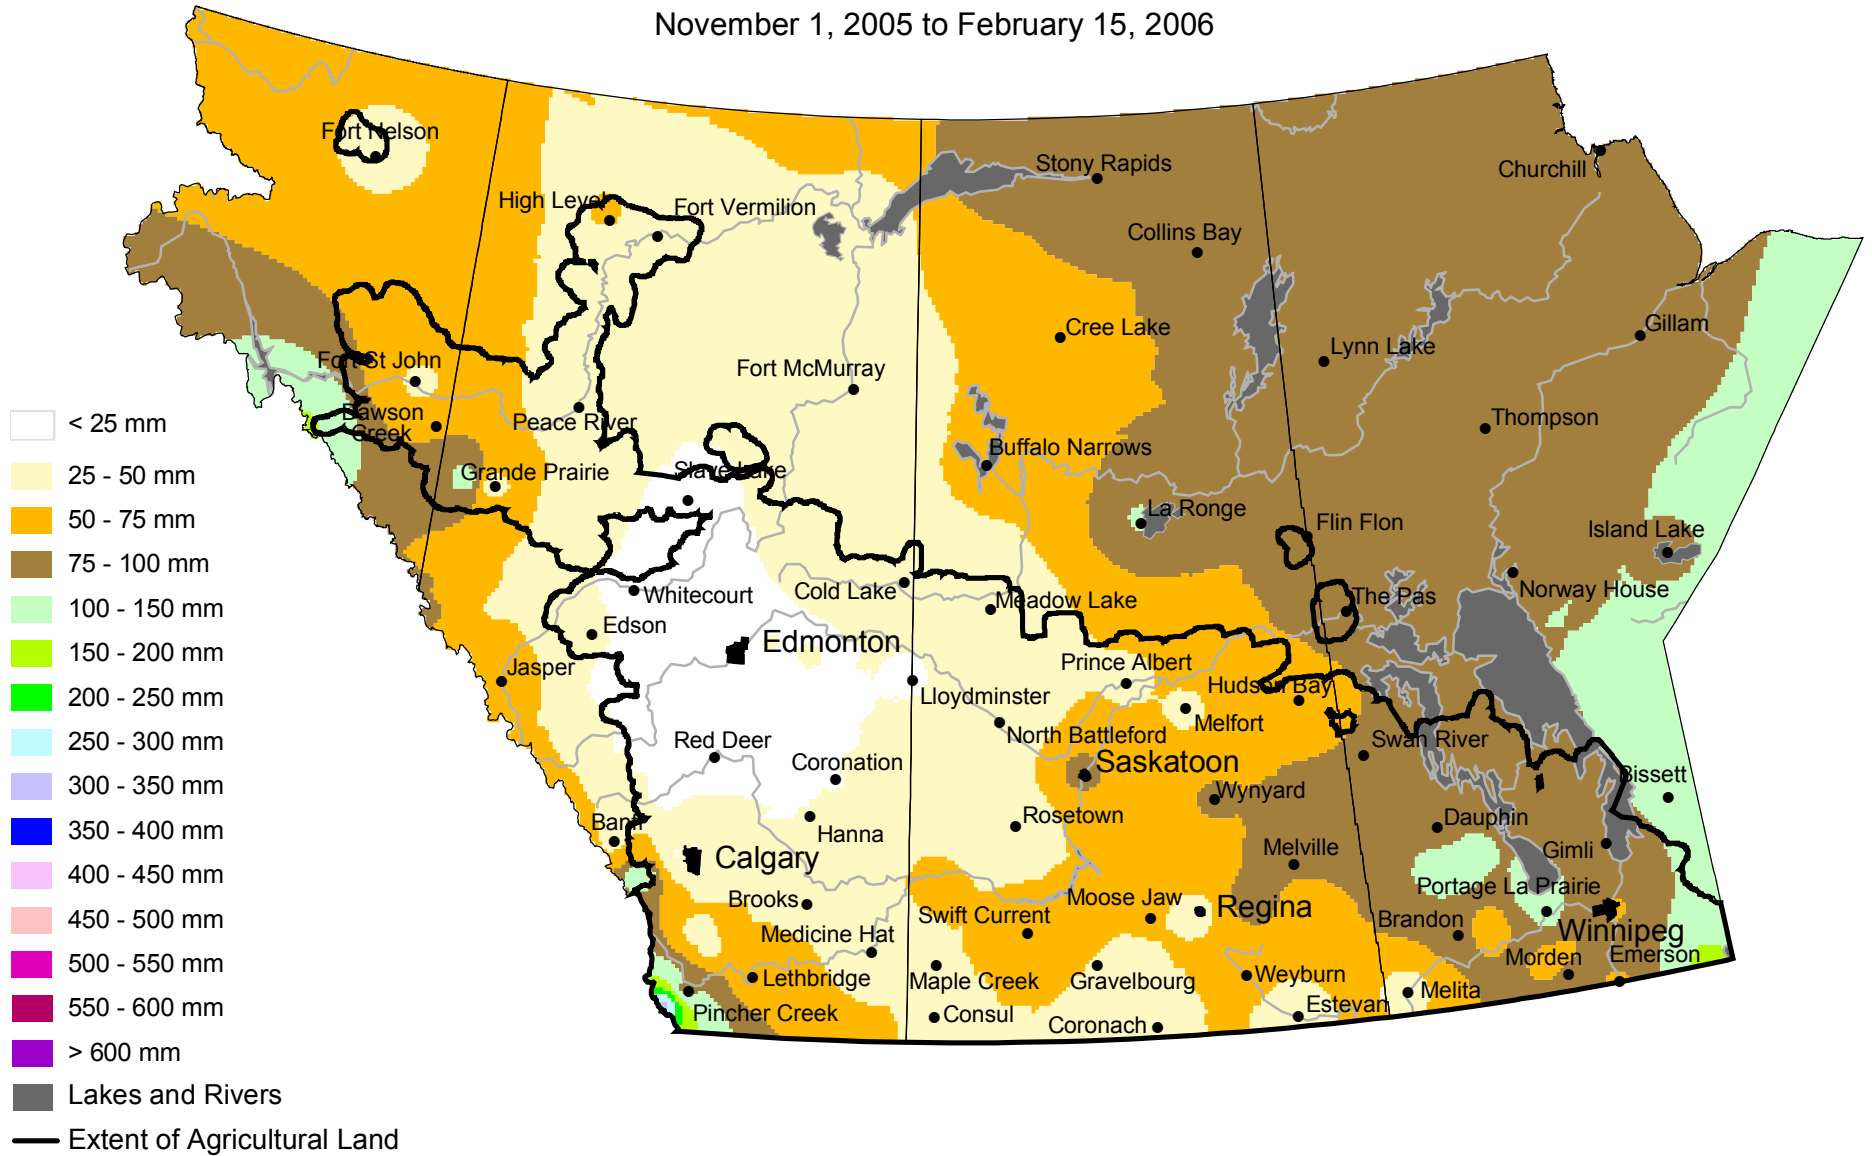

Accumulated Precipitation

November 1, 2005 to February 15, 2006

www.agr.gc.ca/pfra/drought

Prepared by Agriculture and Agri-Food Canada (PFRA) using data from the Timely Climate Monitoring Network and the many federal and provincial agencies and volunteers that support it.