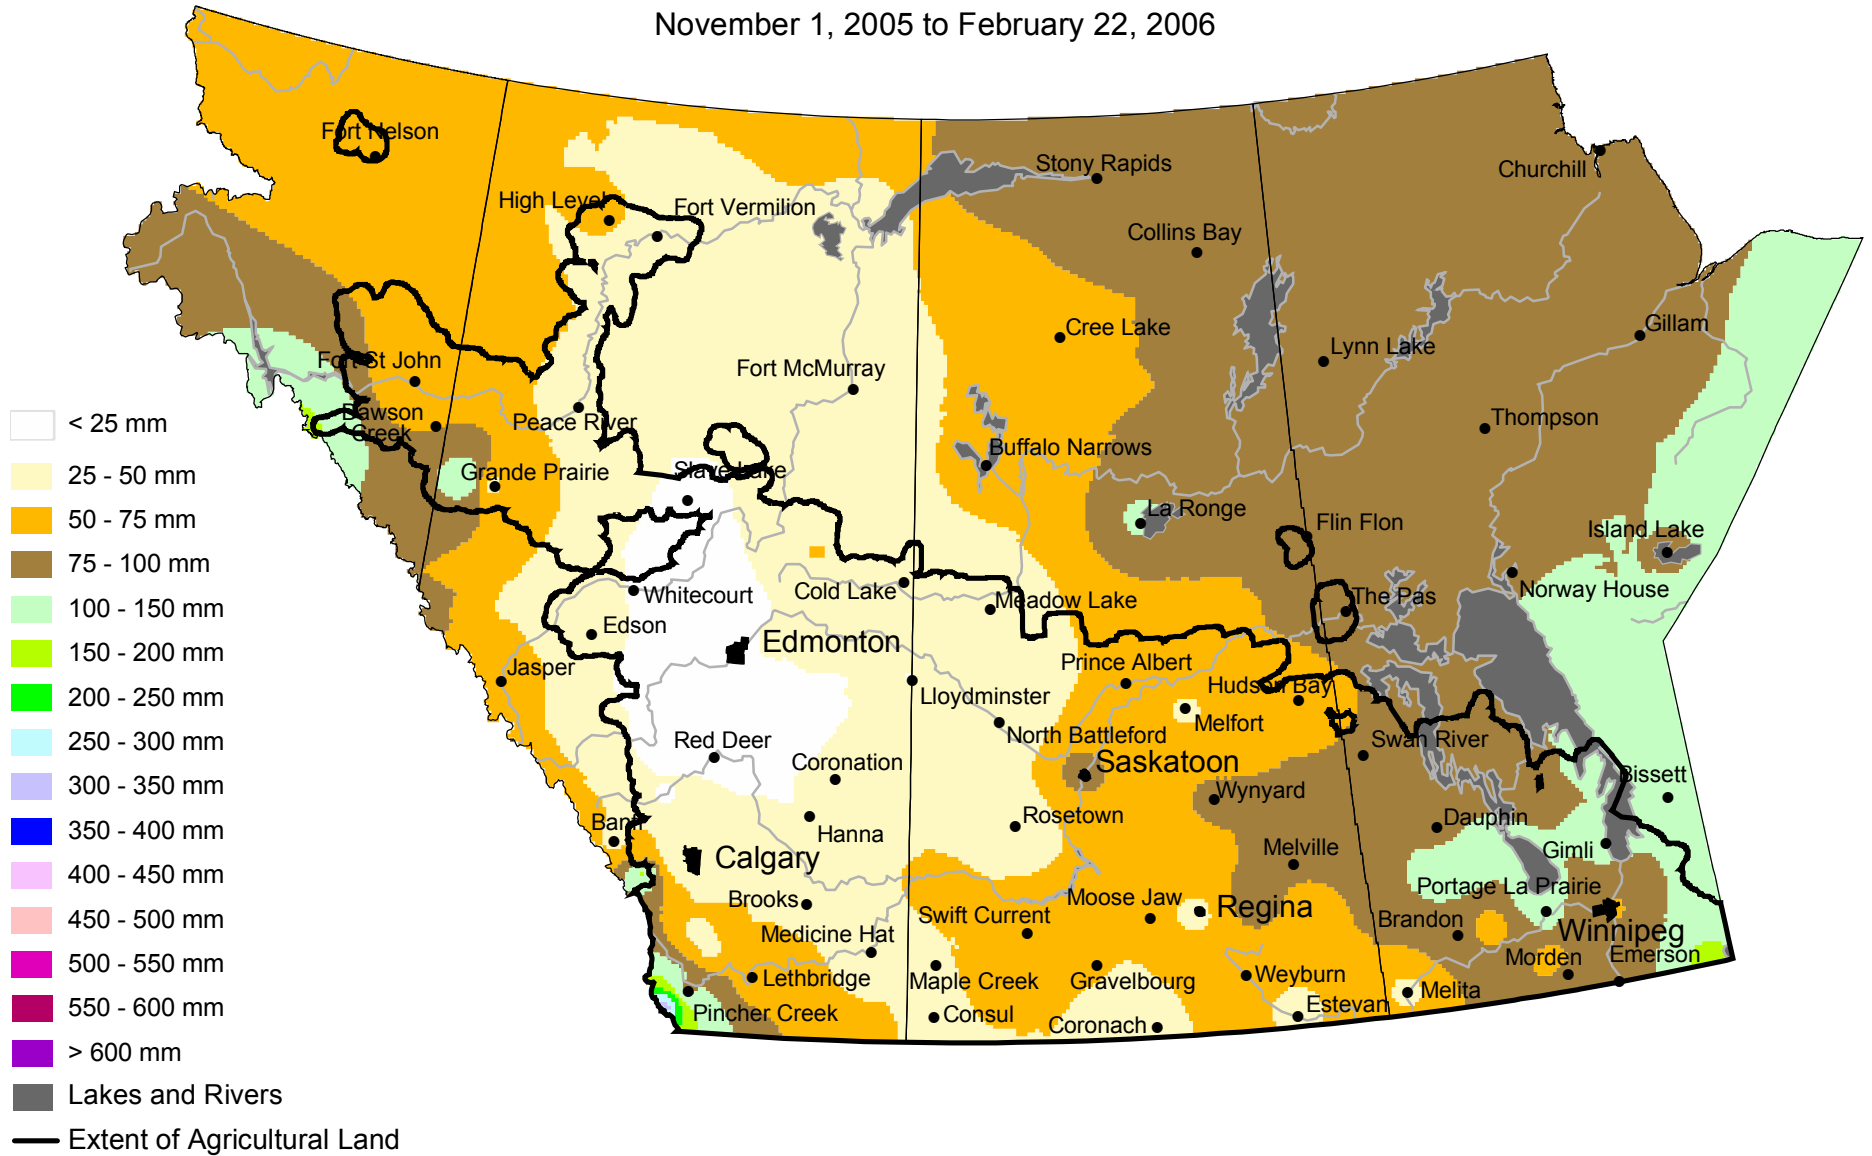

# Accumulated Precipitation

November 1, 2005 to February 22, 2006

[www.agr.gc.ca/pfra/drought](http://www.agr.gc.ca/pfra/drought)

Prepared by Agriculture and Agri-Food Canada (PFRA) using data from the Timely Climate Monitoring Network and the many federal and provincial agencies and volunteers that support it.