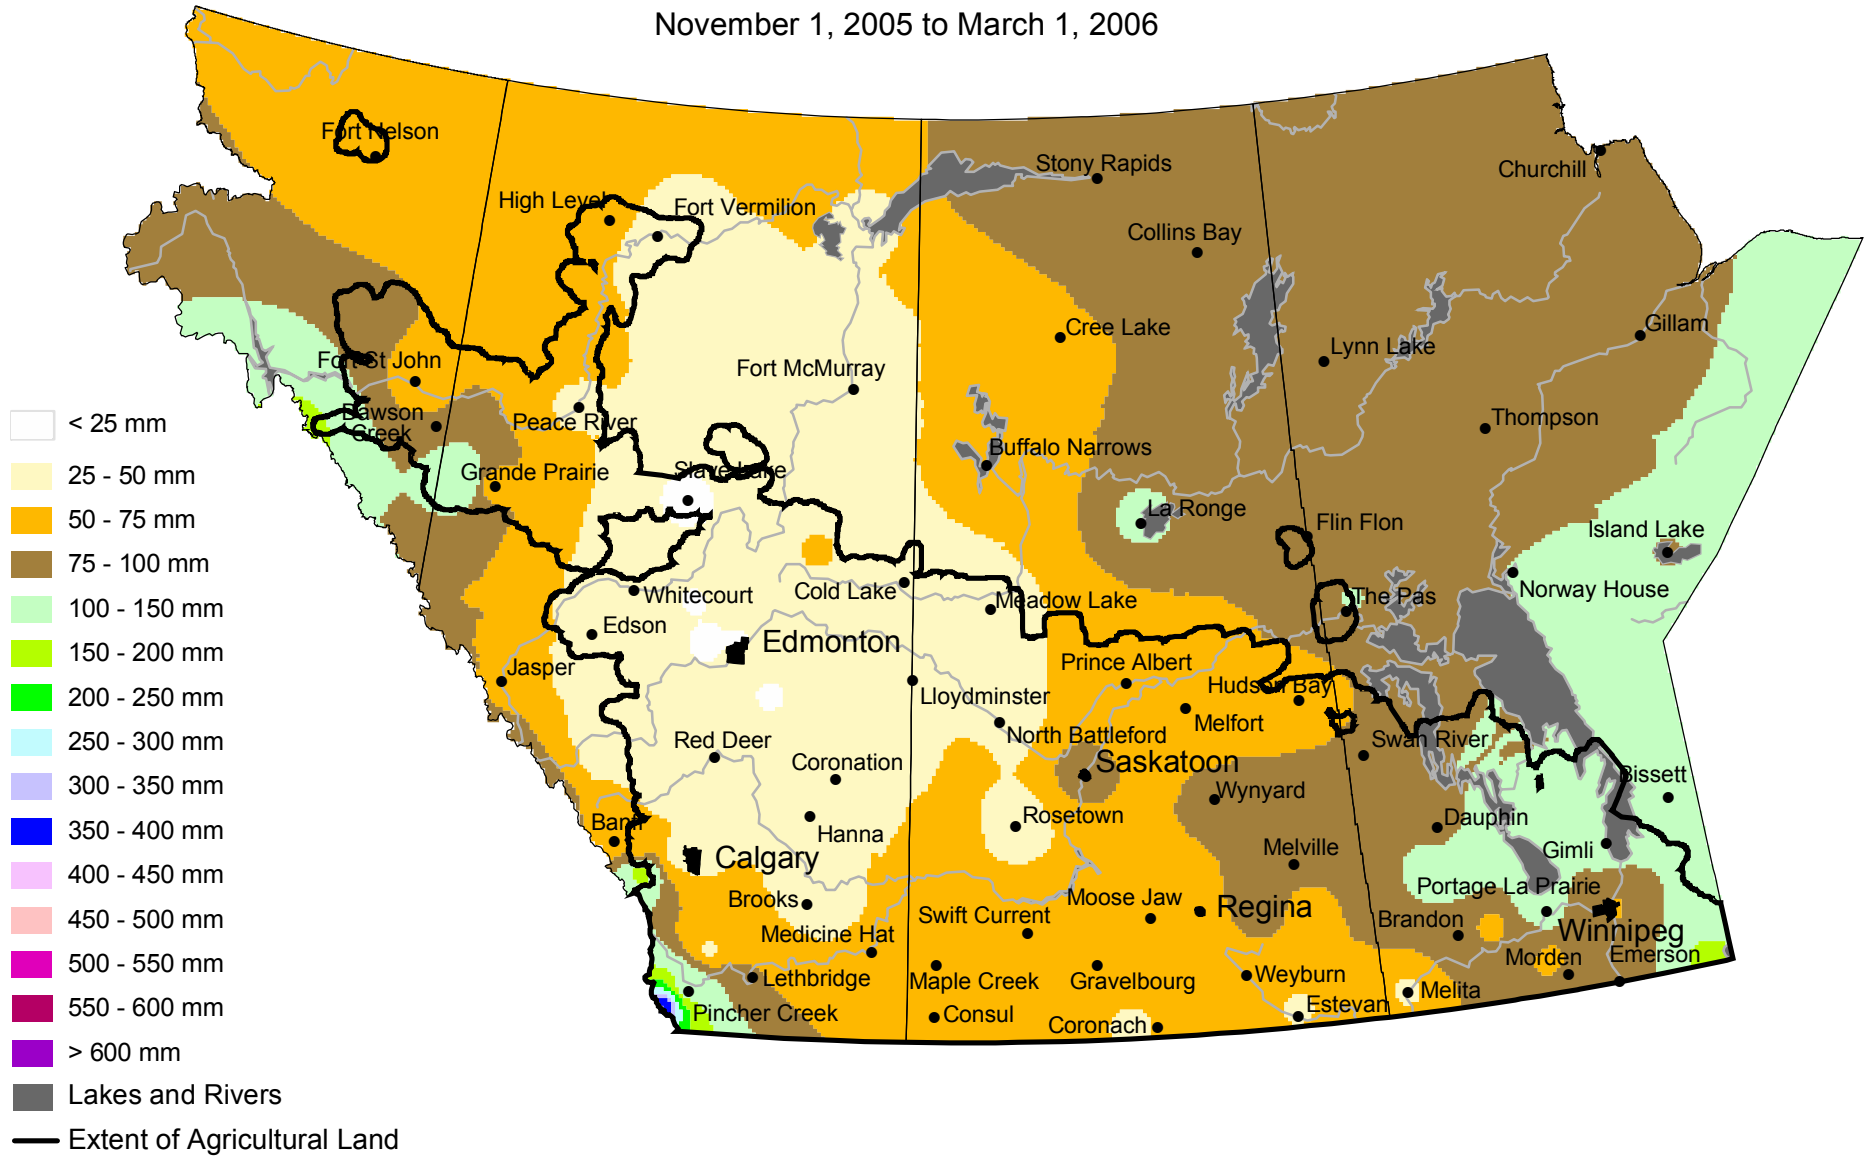

# Accumulated Precipitation

November 1, 2005 to March 1, 2006

[www.agr.gc.ca/pfra/drought](http://www.agr.gc.ca/pfra/drought)

Prepared by Agriculture and Agri-Food Canada (PFRA) using data from the Timely Climate Monitoring Network and the many federal and provincial agencies and volunteers that support it.