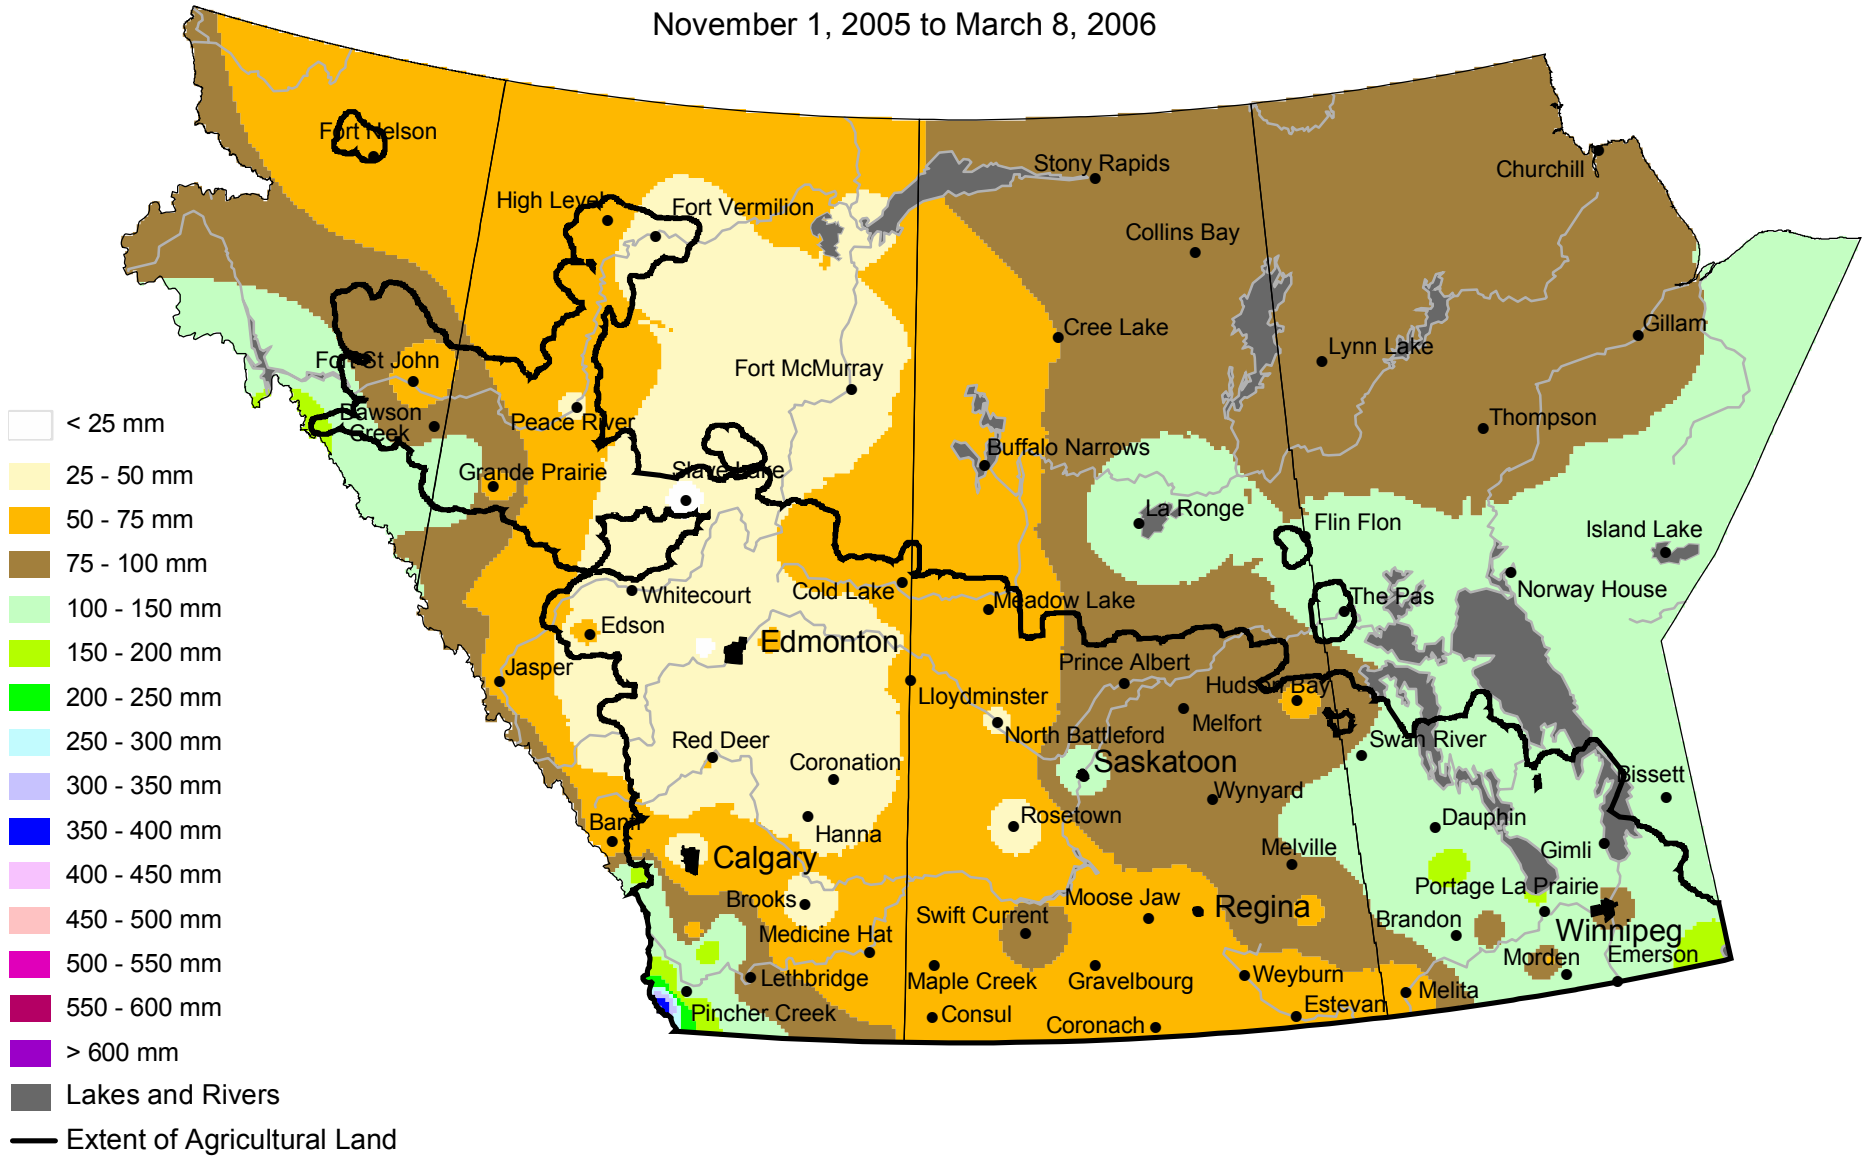

Accumulated Precipitation

November 1, 2005 to March 8, 2006

www.agr.gc.ca/pfra/drought

Prepared by Agriculture and Agri-Food Canada (PFRA) using data from the Timely Climate Monitoring Network and the many federal and provincial agencies and volunteers that support it.