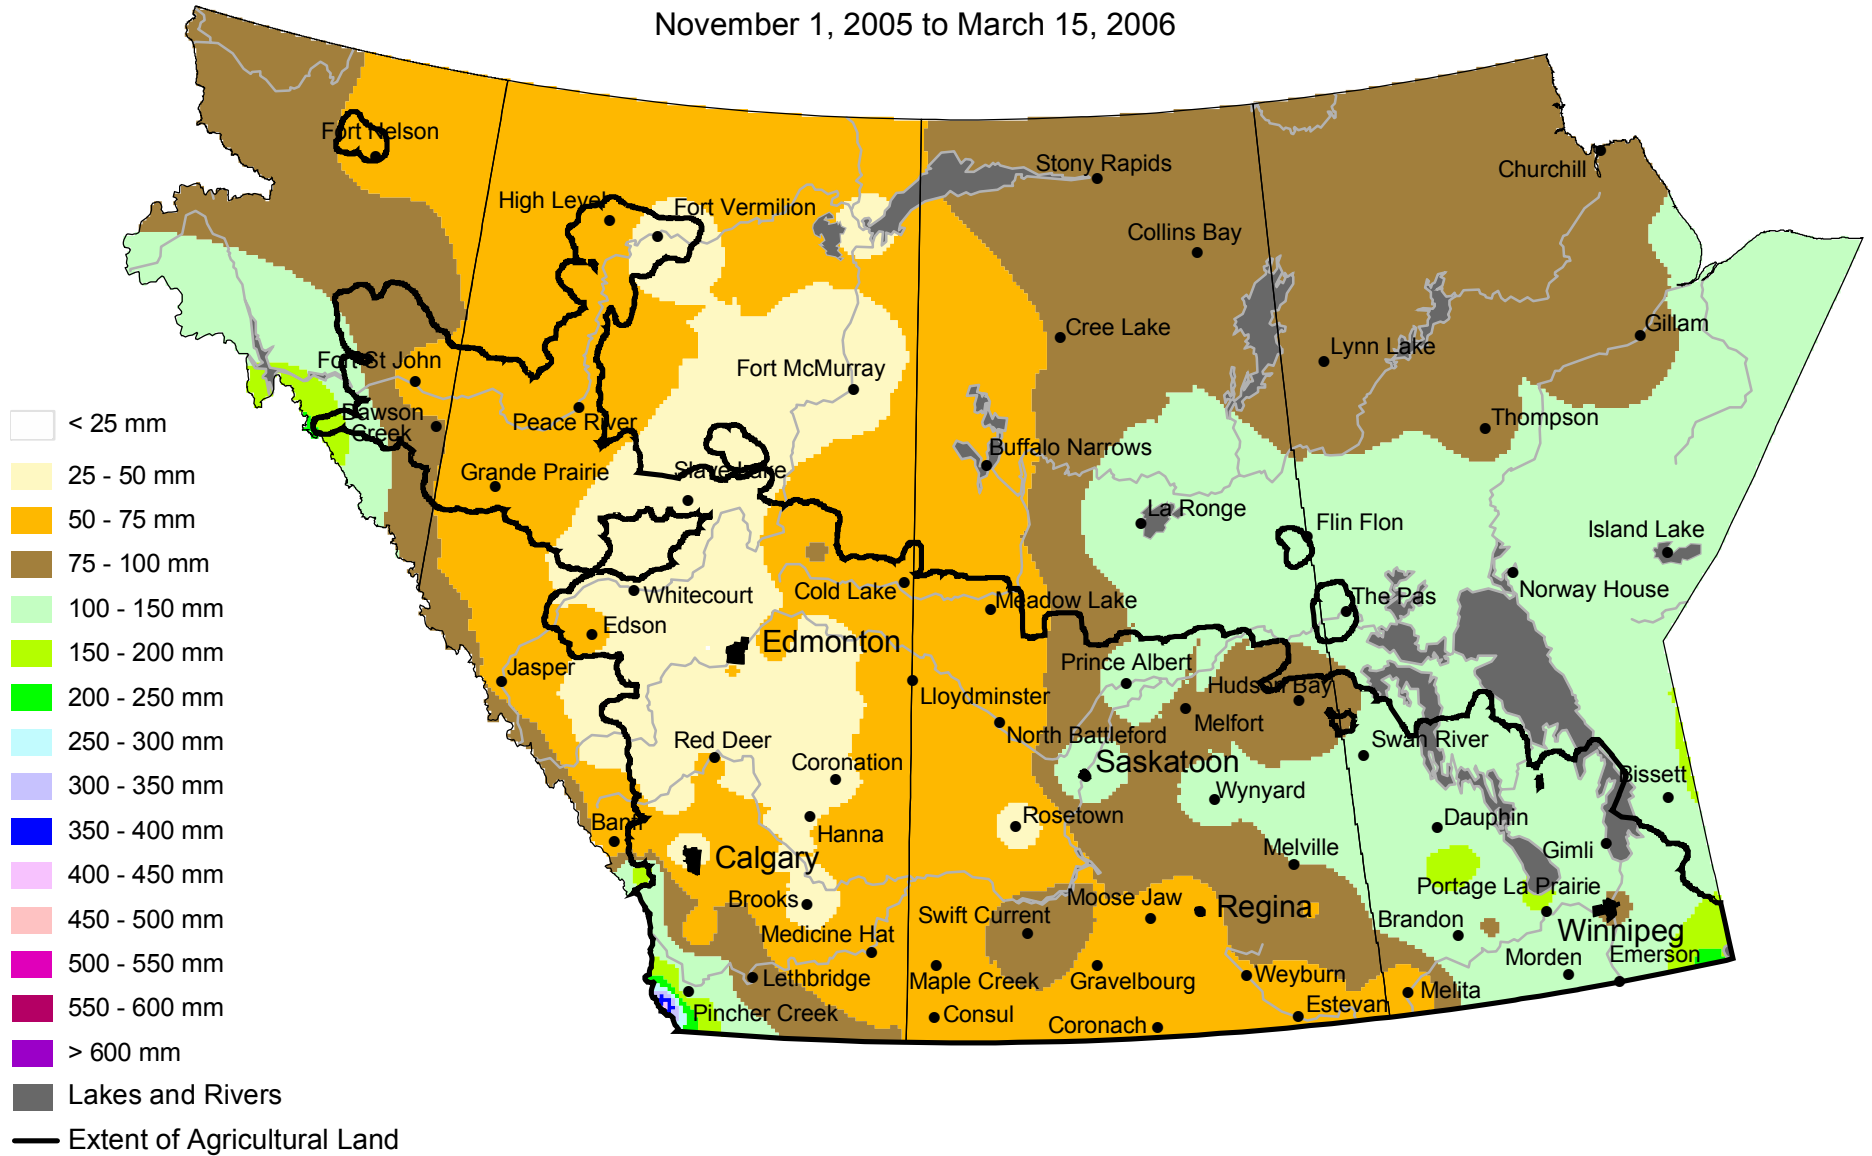

# Accumulated Precipitation

November 1, 2005 to March 15, 2006

[www.agr.gc.ca/pfra/drought](http://www.agr.gc.ca/pfra/drought)

Prepared by Agriculture and Agri-Food Canada (PFRA) using data from the Timely Climate Monitoring Network and the many federal and provincial agencies and volunteers that support it.