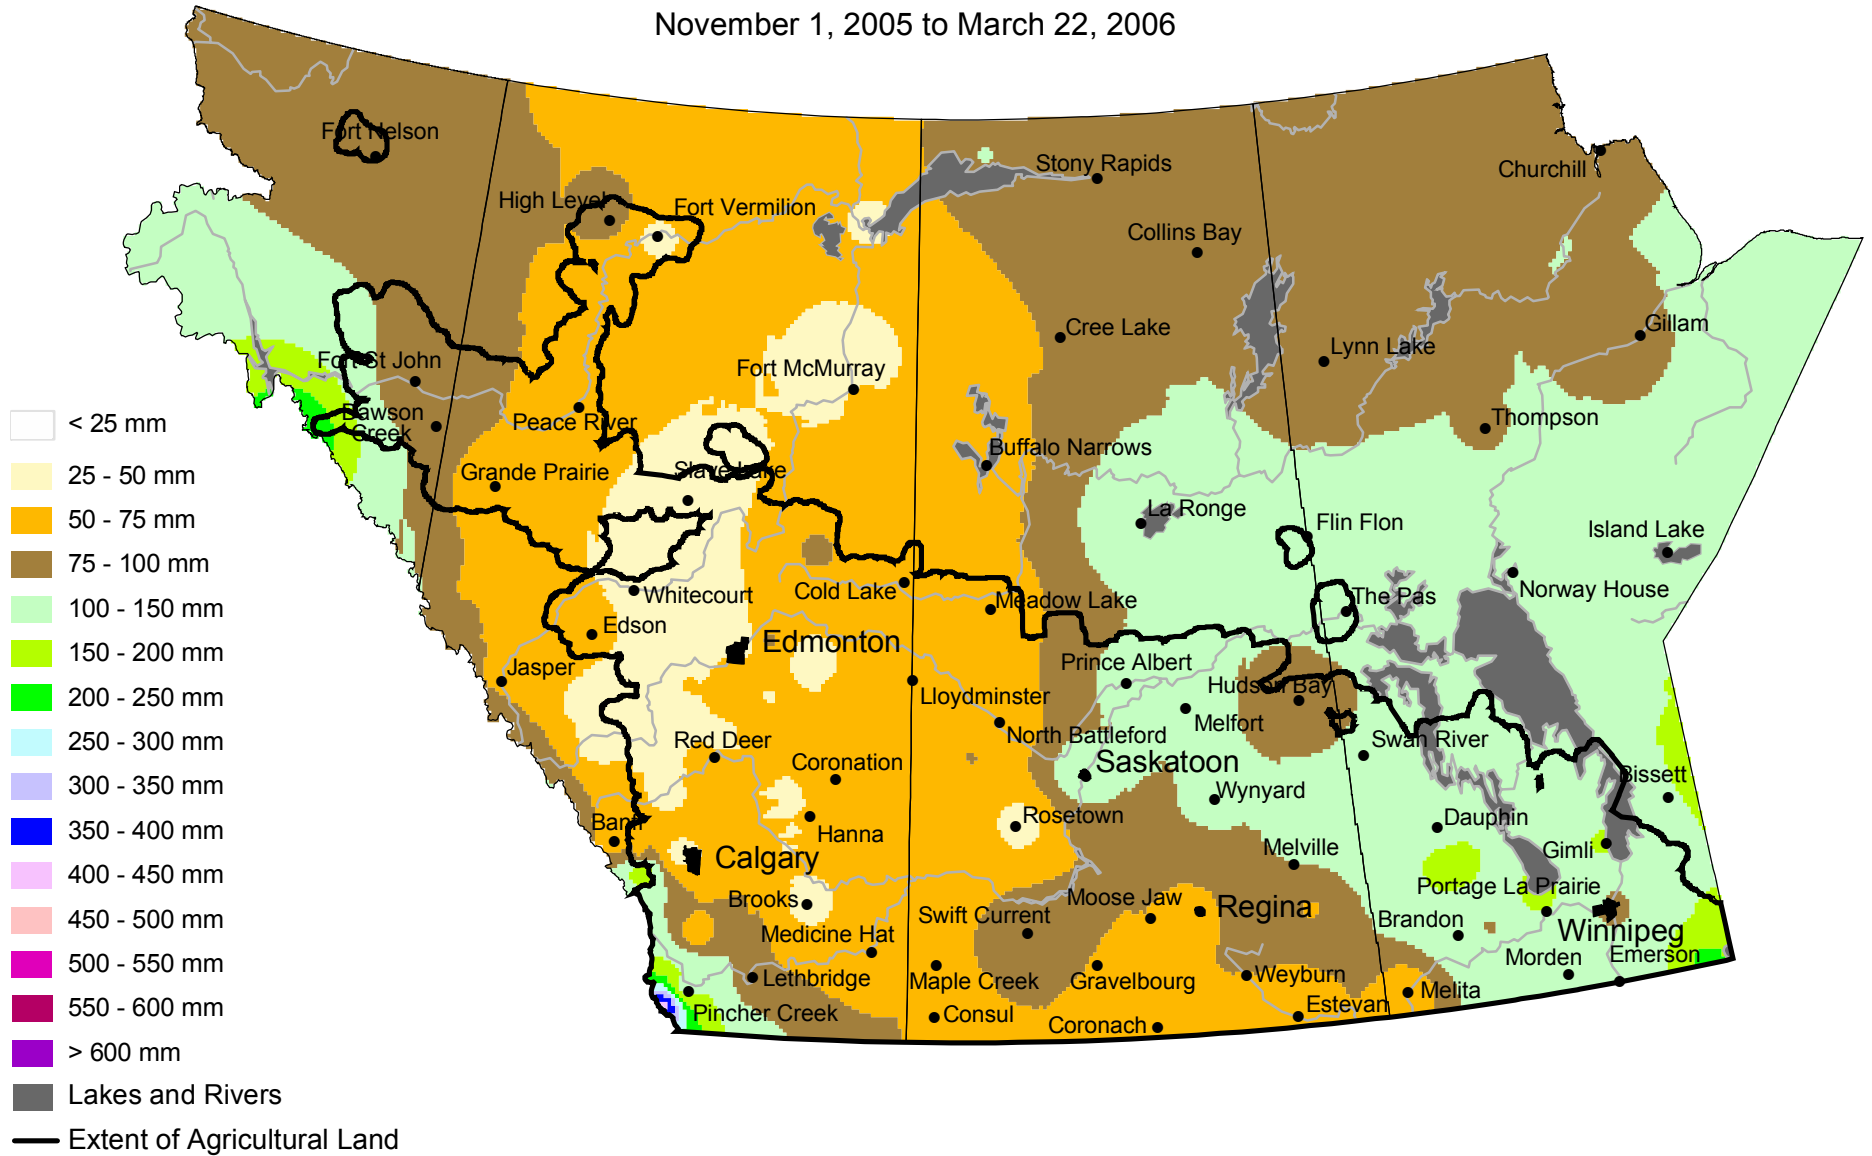

Accumulated Precipitation

November 1, 2005 to March 22, 2006

www.agr.gc.ca/pfra/drought

Prepared by Agriculture and Agri-Food Canada (PFRA) using data from the Timely Climate Monitoring Network and the many federal and provincial agencies and volunteers that support it.