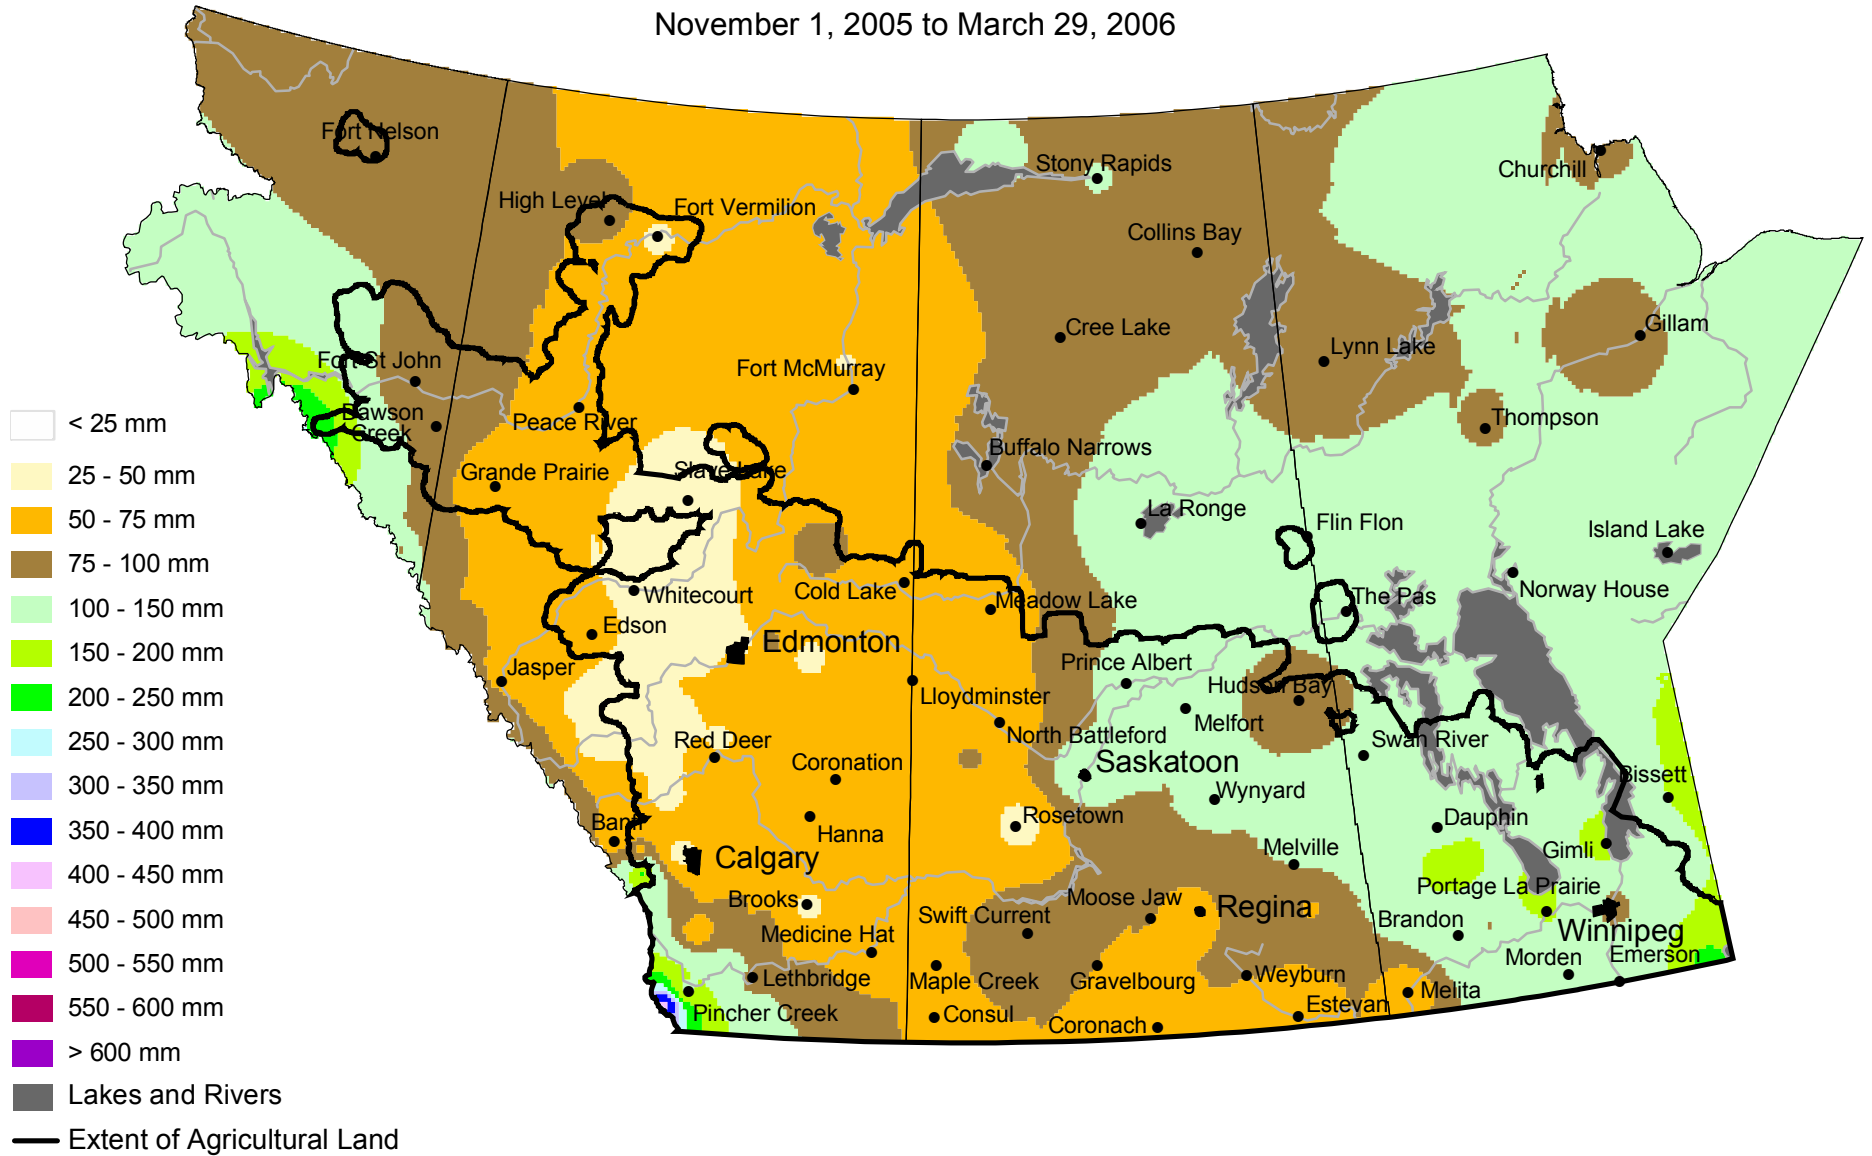

Accumulated Precipitation

November 1, 2005 to March 29, 2006

www.agr.gc.ca/pfra/drought

Prepared by Agriculture and Agri-Food Canada (PFRA) using data from the Timely Climate Monitoring Network and the many federal and provincial agencies and volunteers that support it.