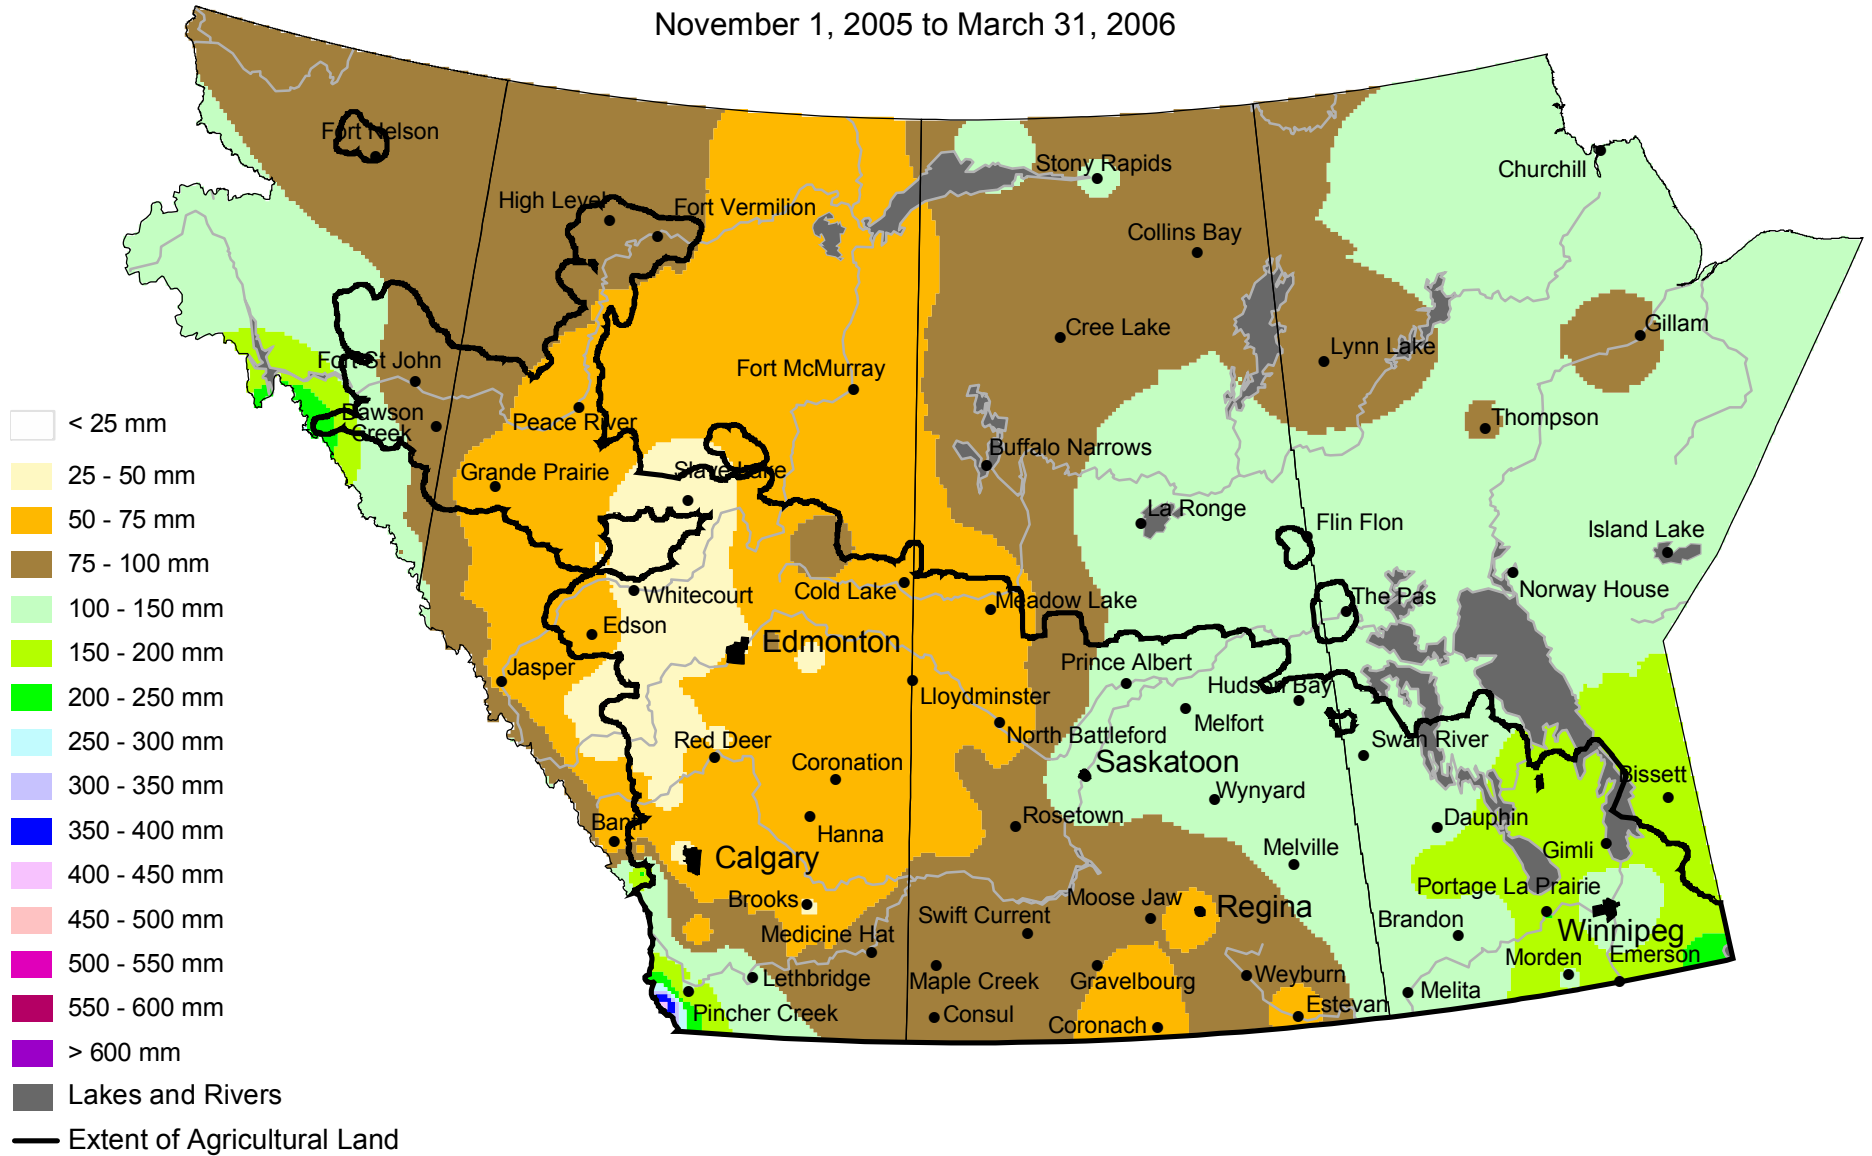

# Accumulated Precipitation

November 1, 2005 to March 31, 2006

[www.agr.gc.ca/pfra/drought](http://www.agr.gc.ca/pfra/drought)

Prepared by Agriculture and Agri-Food Canada (PFRA) using data from the Timely Climate Monitoring Network and the many federal and provincial agencies and volunteers that support it.