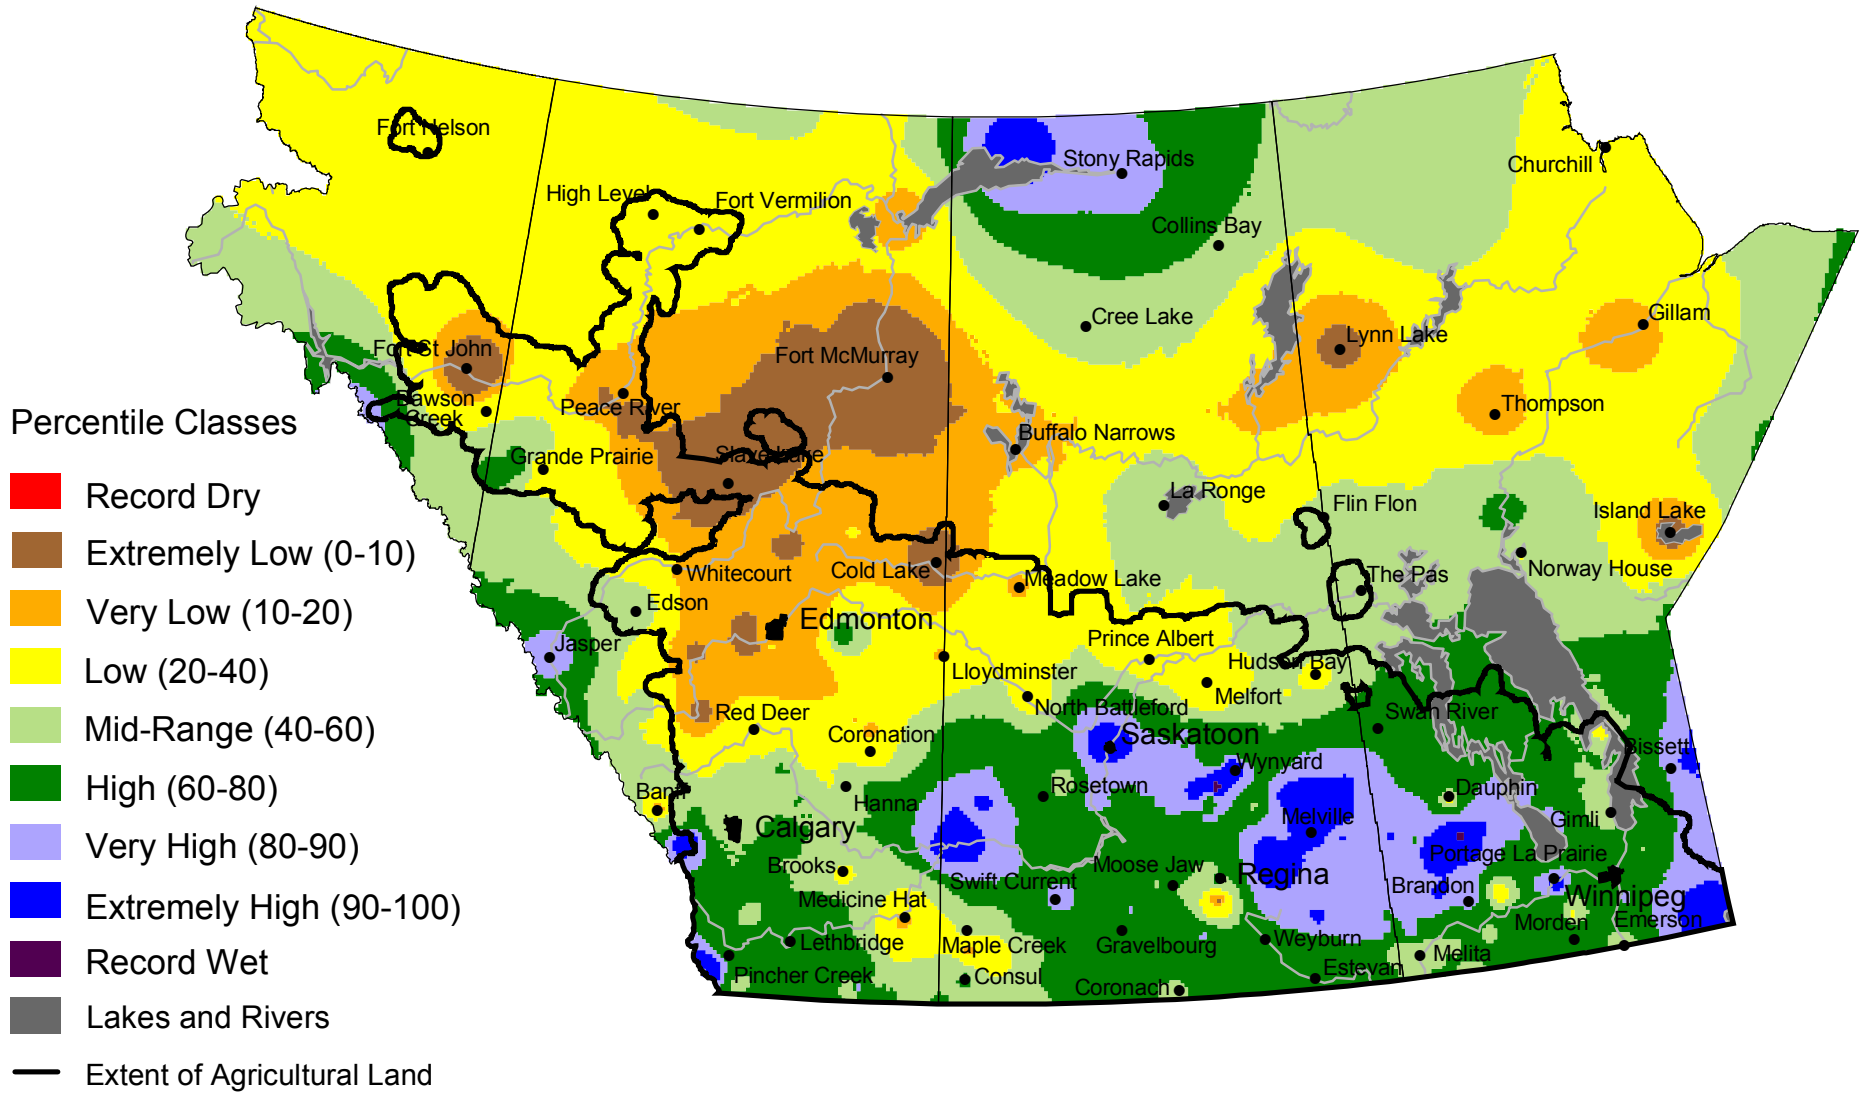

Current Precipitation Compared to Historical Distribution

November 1, 2005 to November 30, 2005

www.agr.gc.ca/pfra/drought

Prepared by Agriculture and Agri-Food Canada (PFRA) using data from the Timely Climate Monitoring Network and the many federal and provincial agencies and volunteers that support it.