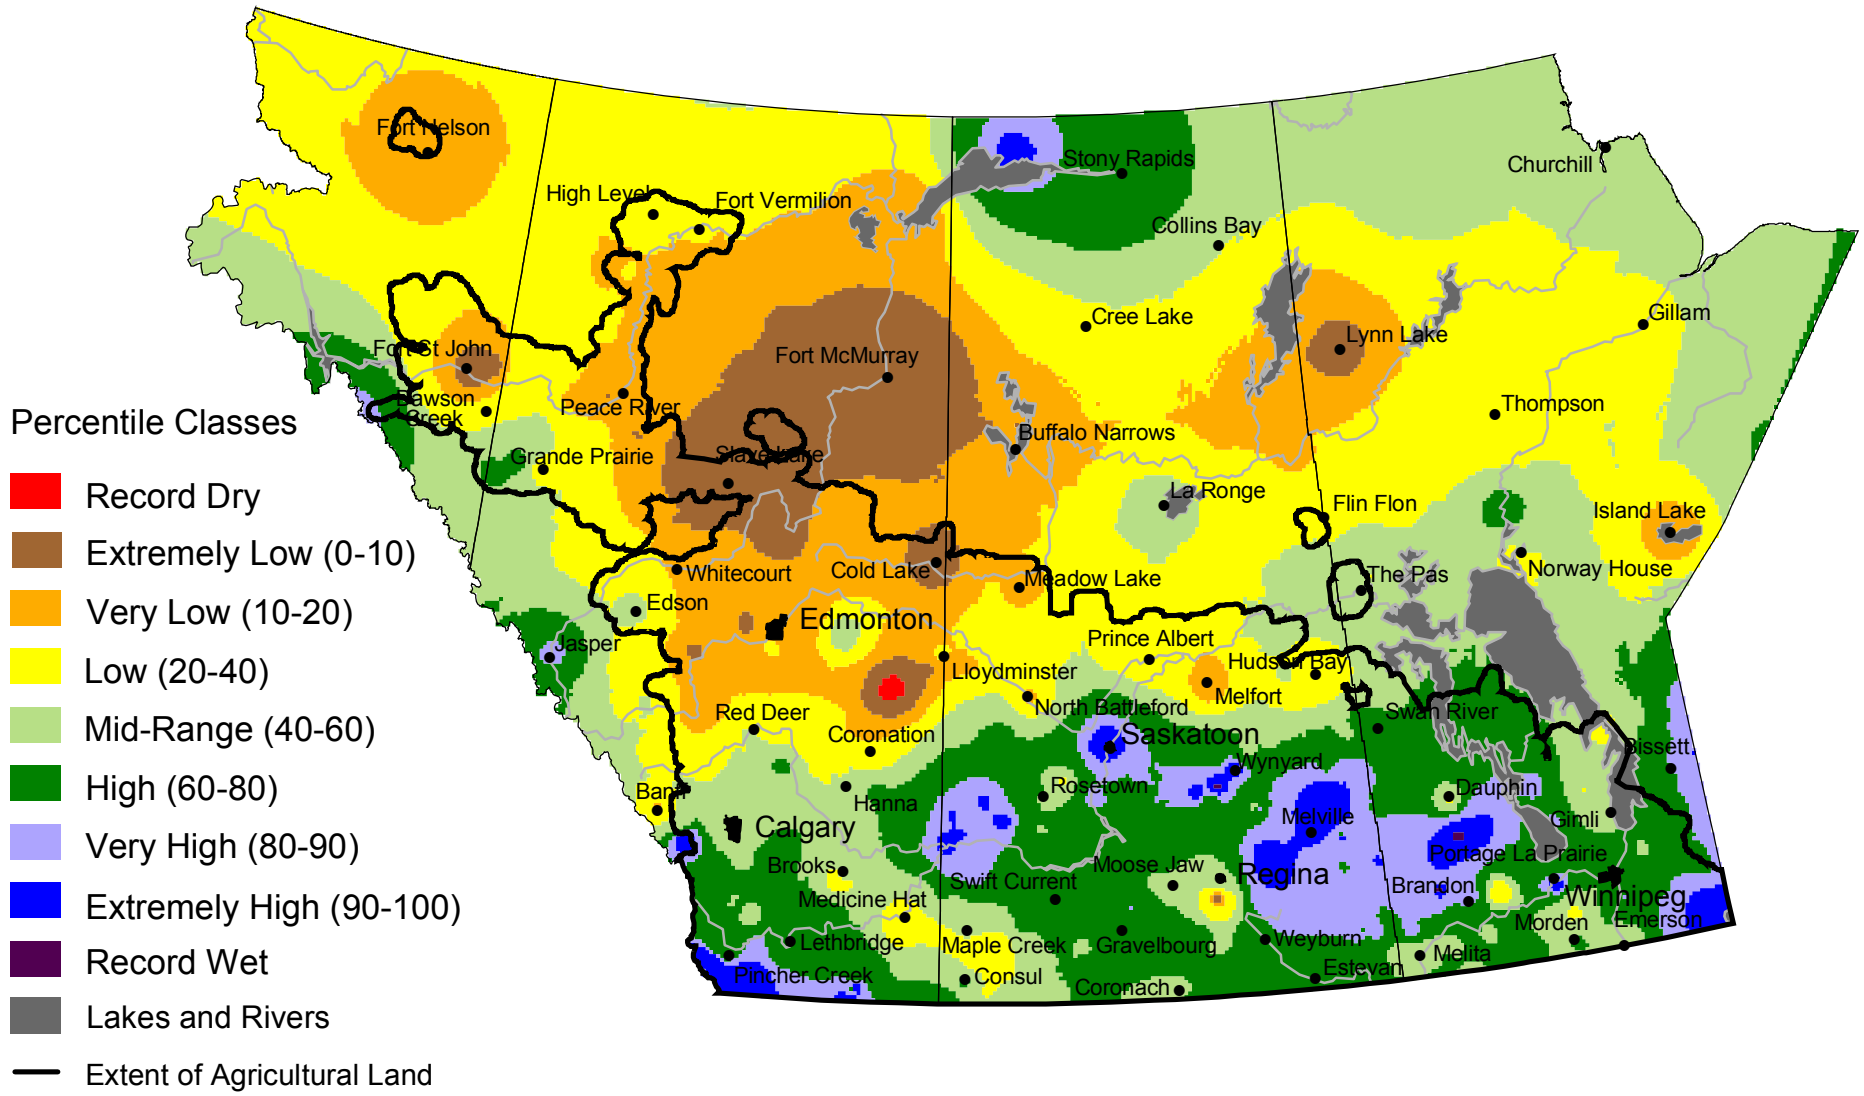

Current Precipitation Compared to Historical Distribution

November 1, 2005 to December 7, 2005

www.agr.gc.ca/pfra/drought

Prepared by Agriculture and Agri-Food Canada (PFRA) using data from the Timely Climate Monitoring Network and the many federal and provincial agencies and volunteers that support it.