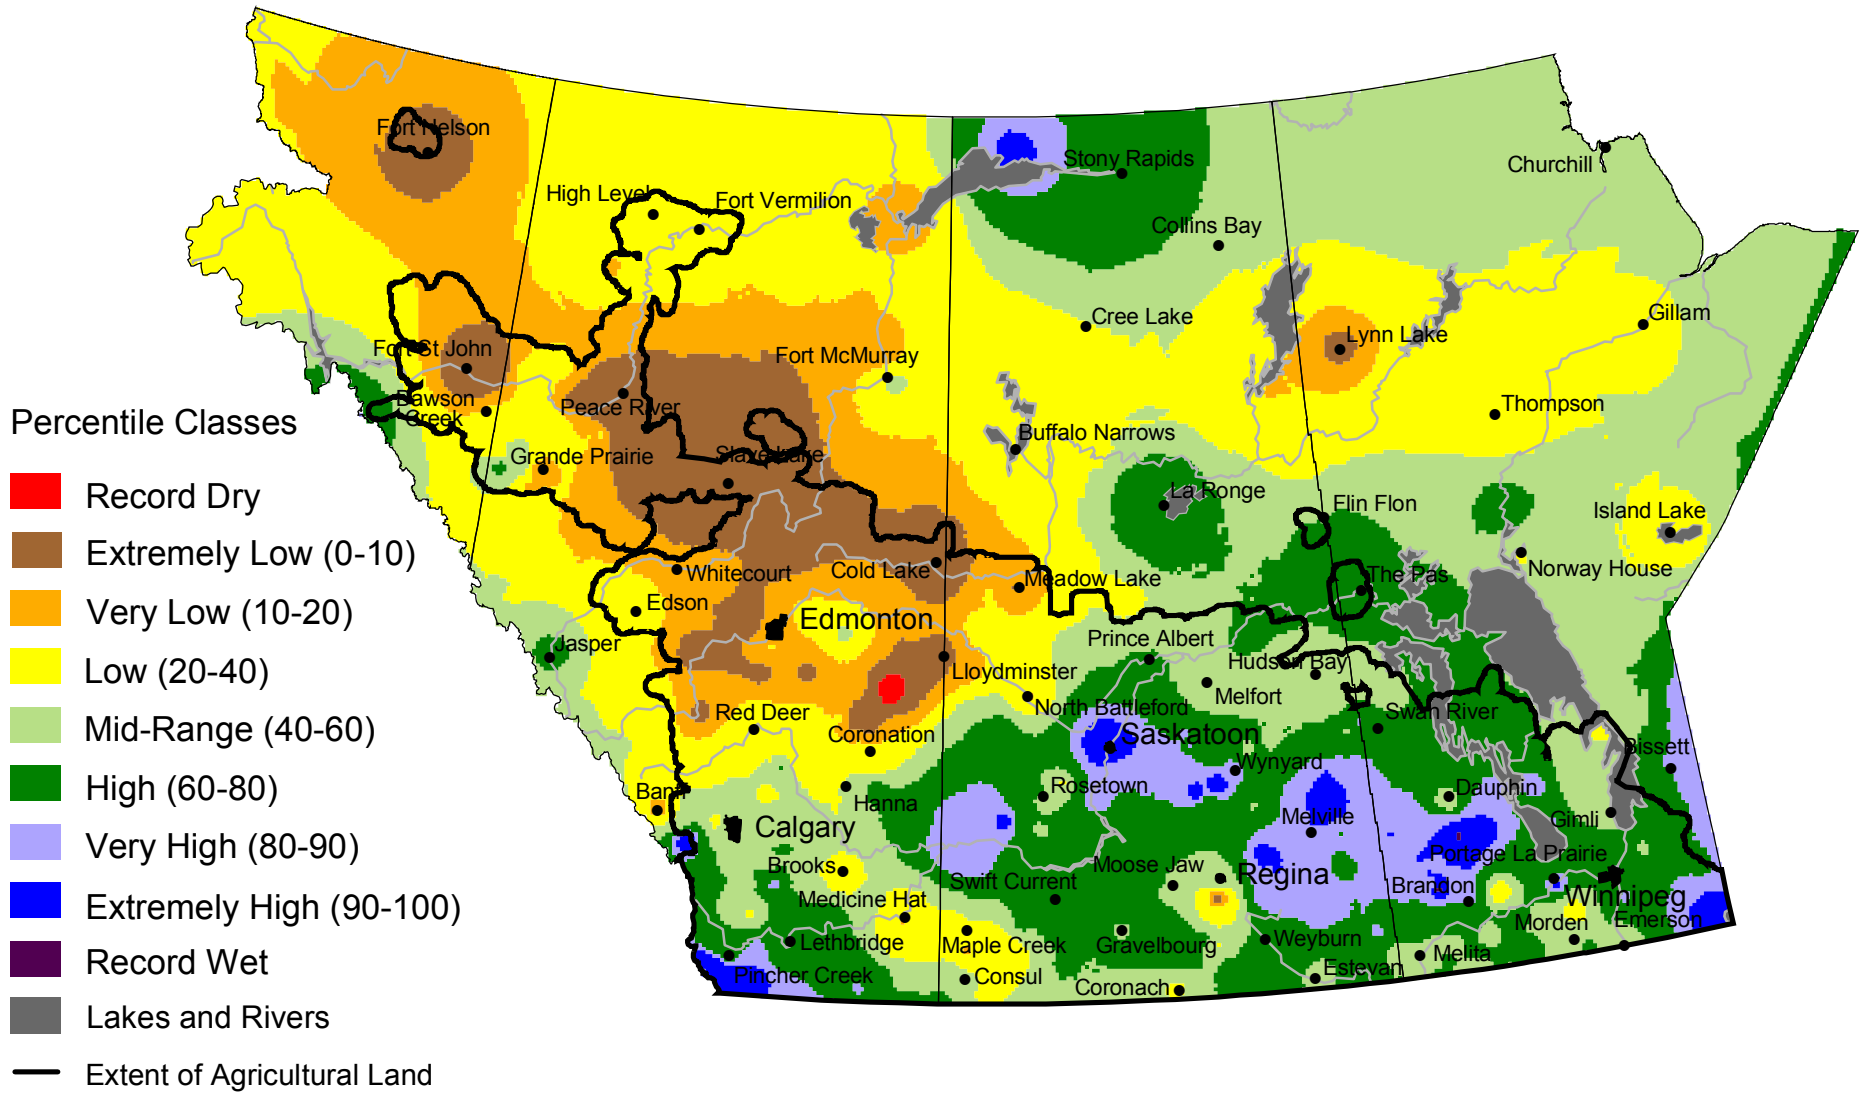

Current Precipitation Compared to Historical Distribution

November 1, 2005 to December 14, 2005

www.agr.gc.ca/pfra/drought

Prepared by Agriculture and Agri-Food Canada (PFRA) using data from the Timely Climate Monitoring Network and the many federal and provincial agencies and volunteers that support it.