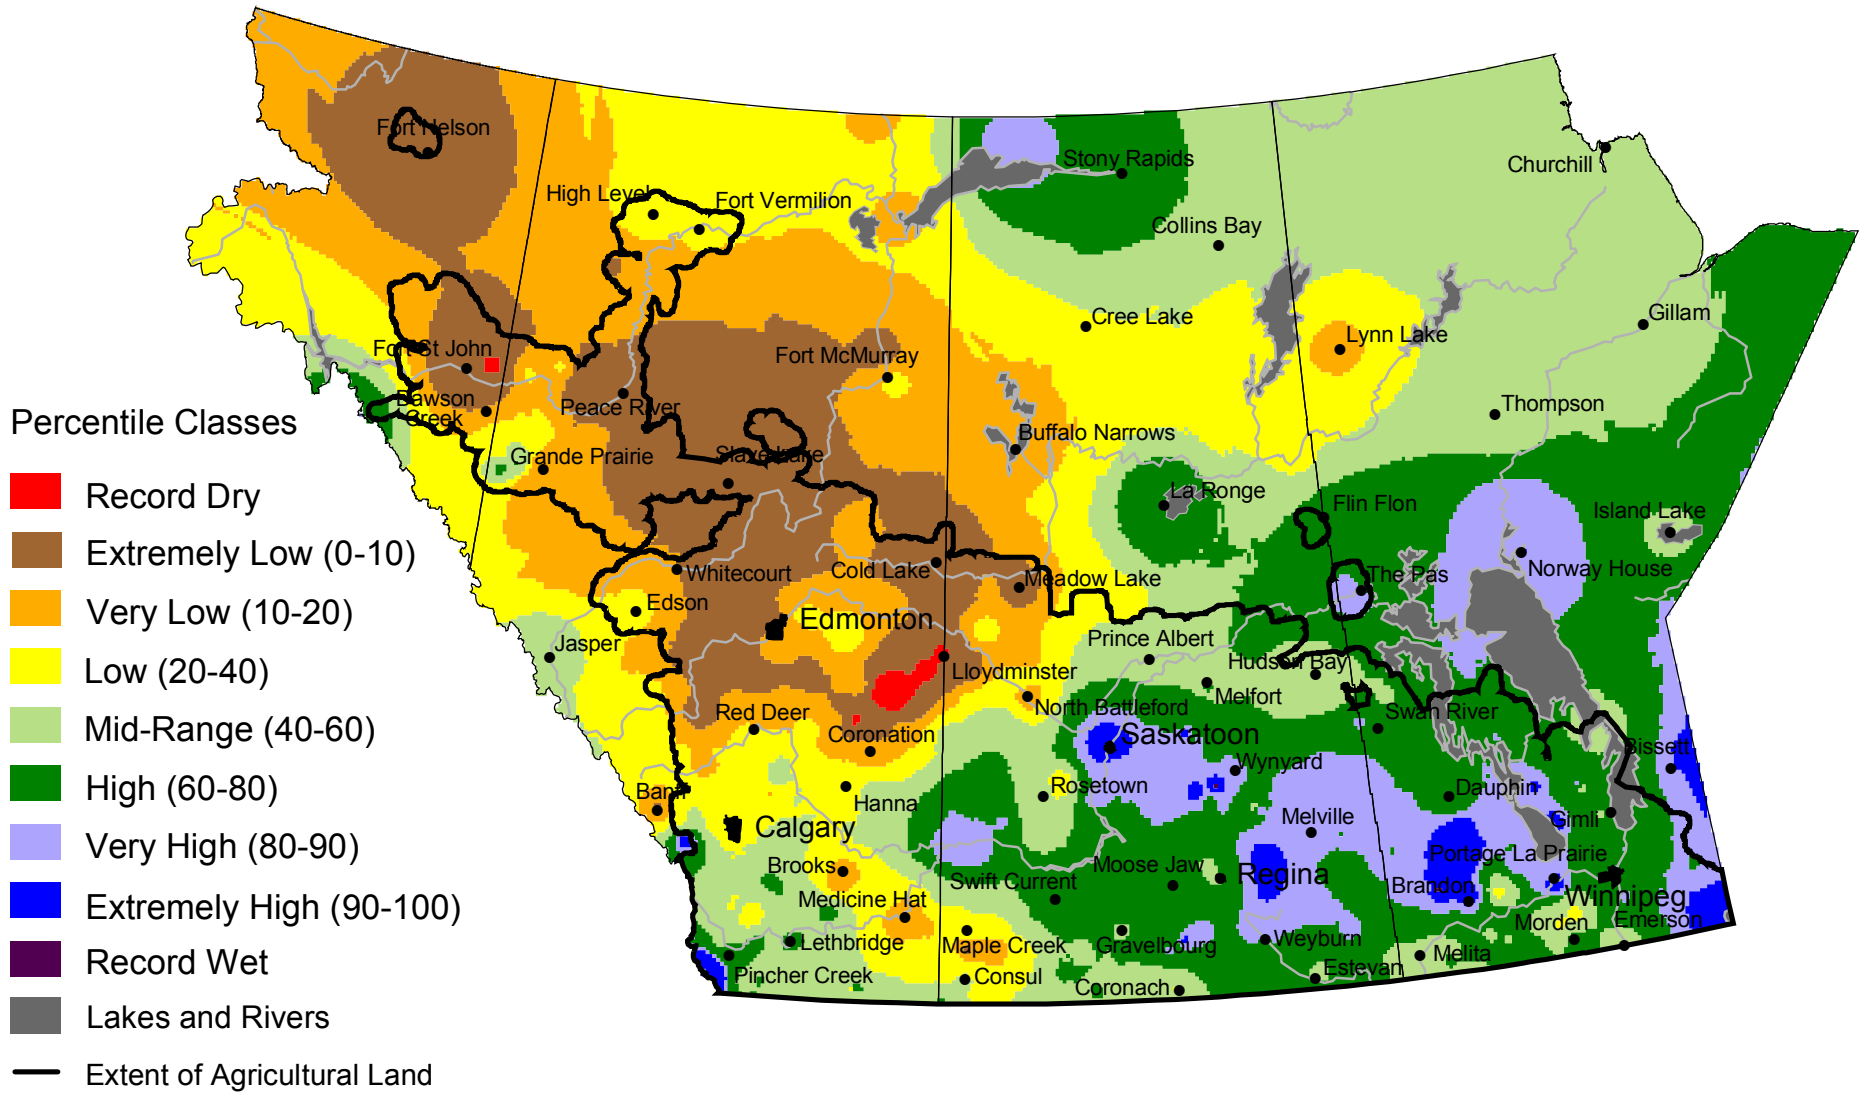

# Current Precipitation Compared to Historical Distribution

November 1, 2005 to December 21, 2005

[www.agr.gc.ca/pfra/drought](http://www.agr.gc.ca/pfra/drought)

Prepared by Agriculture and Agri-Food Canada (PFRA) using data from the Timely Climate Monitoring Network and the many federal and provincial agencies and volunteers that support it.