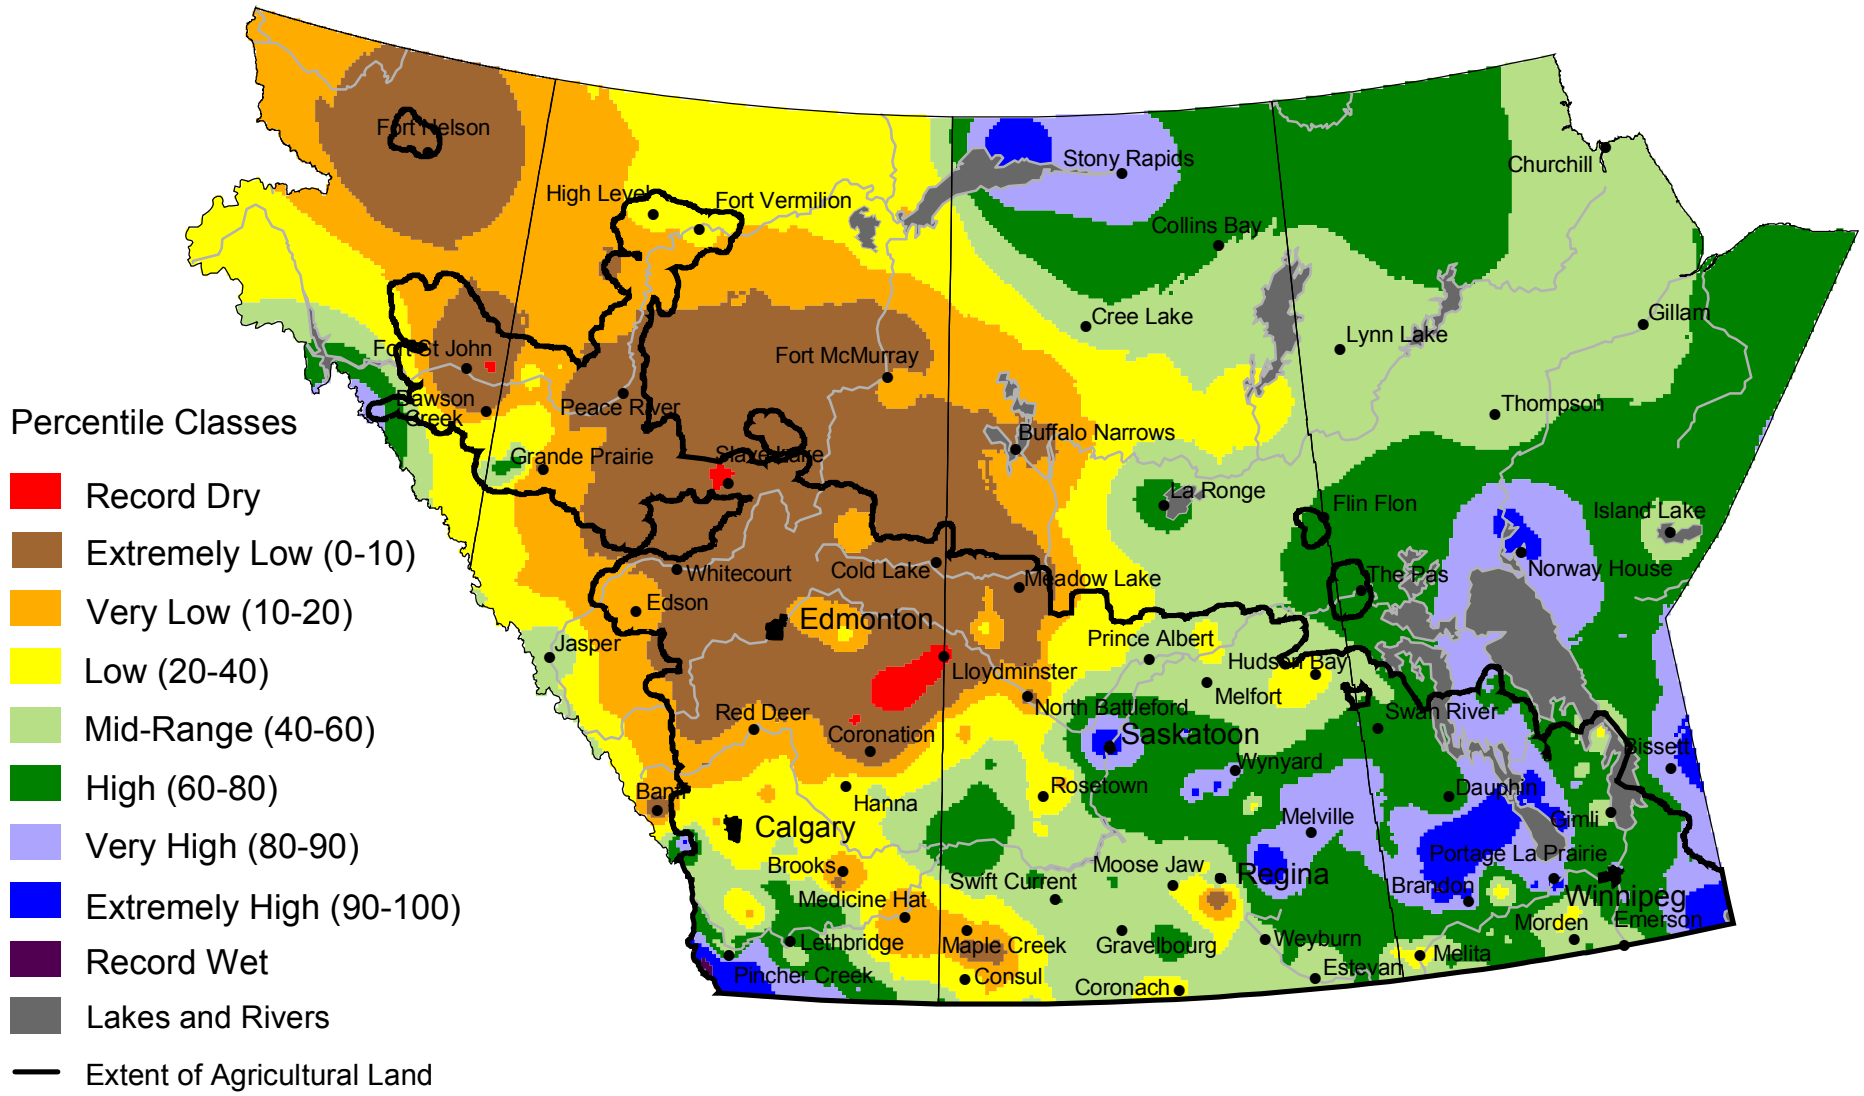

Current Precipitation Compared to Historical Distribution

November 1, 2005 to December 28, 2005

www.agr.gc.ca/pfra/drought

Prepared by Agriculture and Agri-Food Canada (PFRA) using data from the Timely Climate Monitoring Network and the many federal and provincial agencies and volunteers that support it.