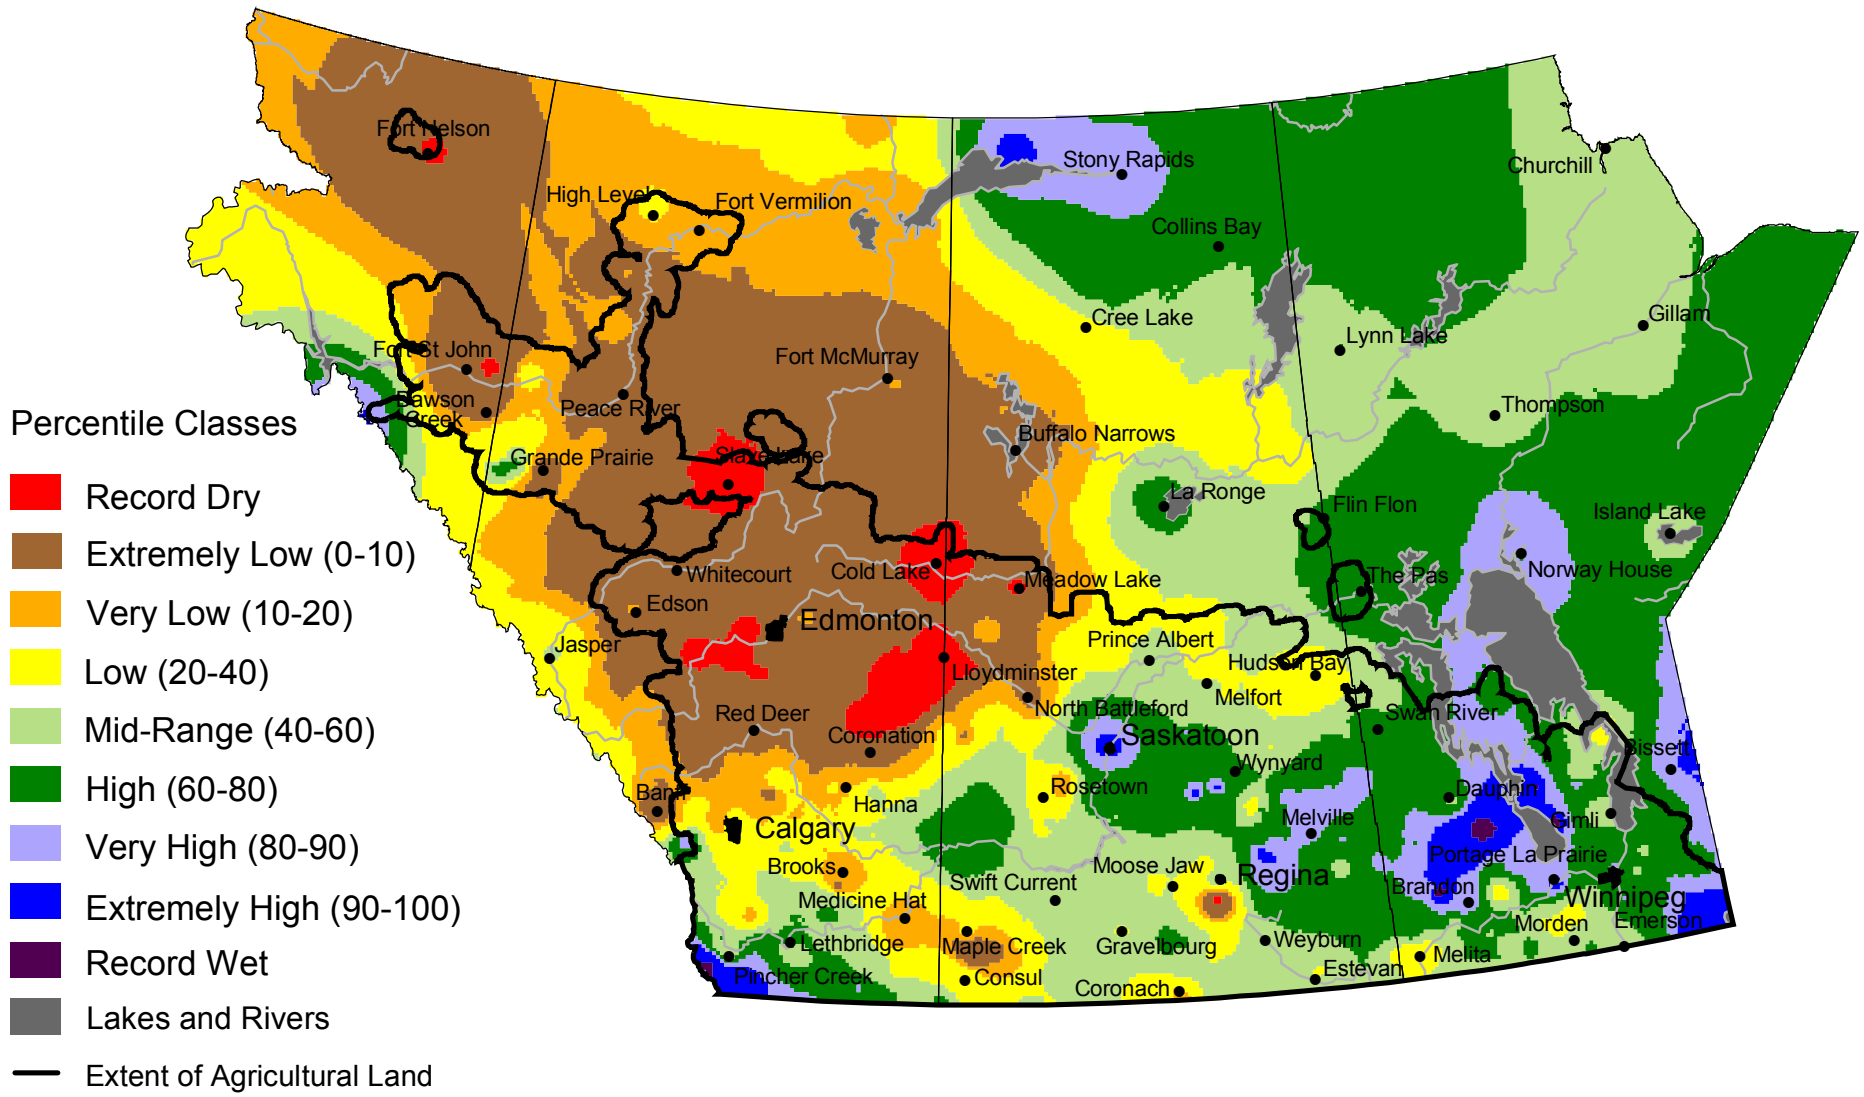

Current Precipitation Compared to Historical Distribution

November 1, 2005 to January 4, 2006

www.agr.gc.ca/pfra/drought

Prepared by Agriculture and Agri-Food Canada (PFRA) using data from the Timely Climate Monitoring Network and the many federal and provincial agencies and volunteers that support it.