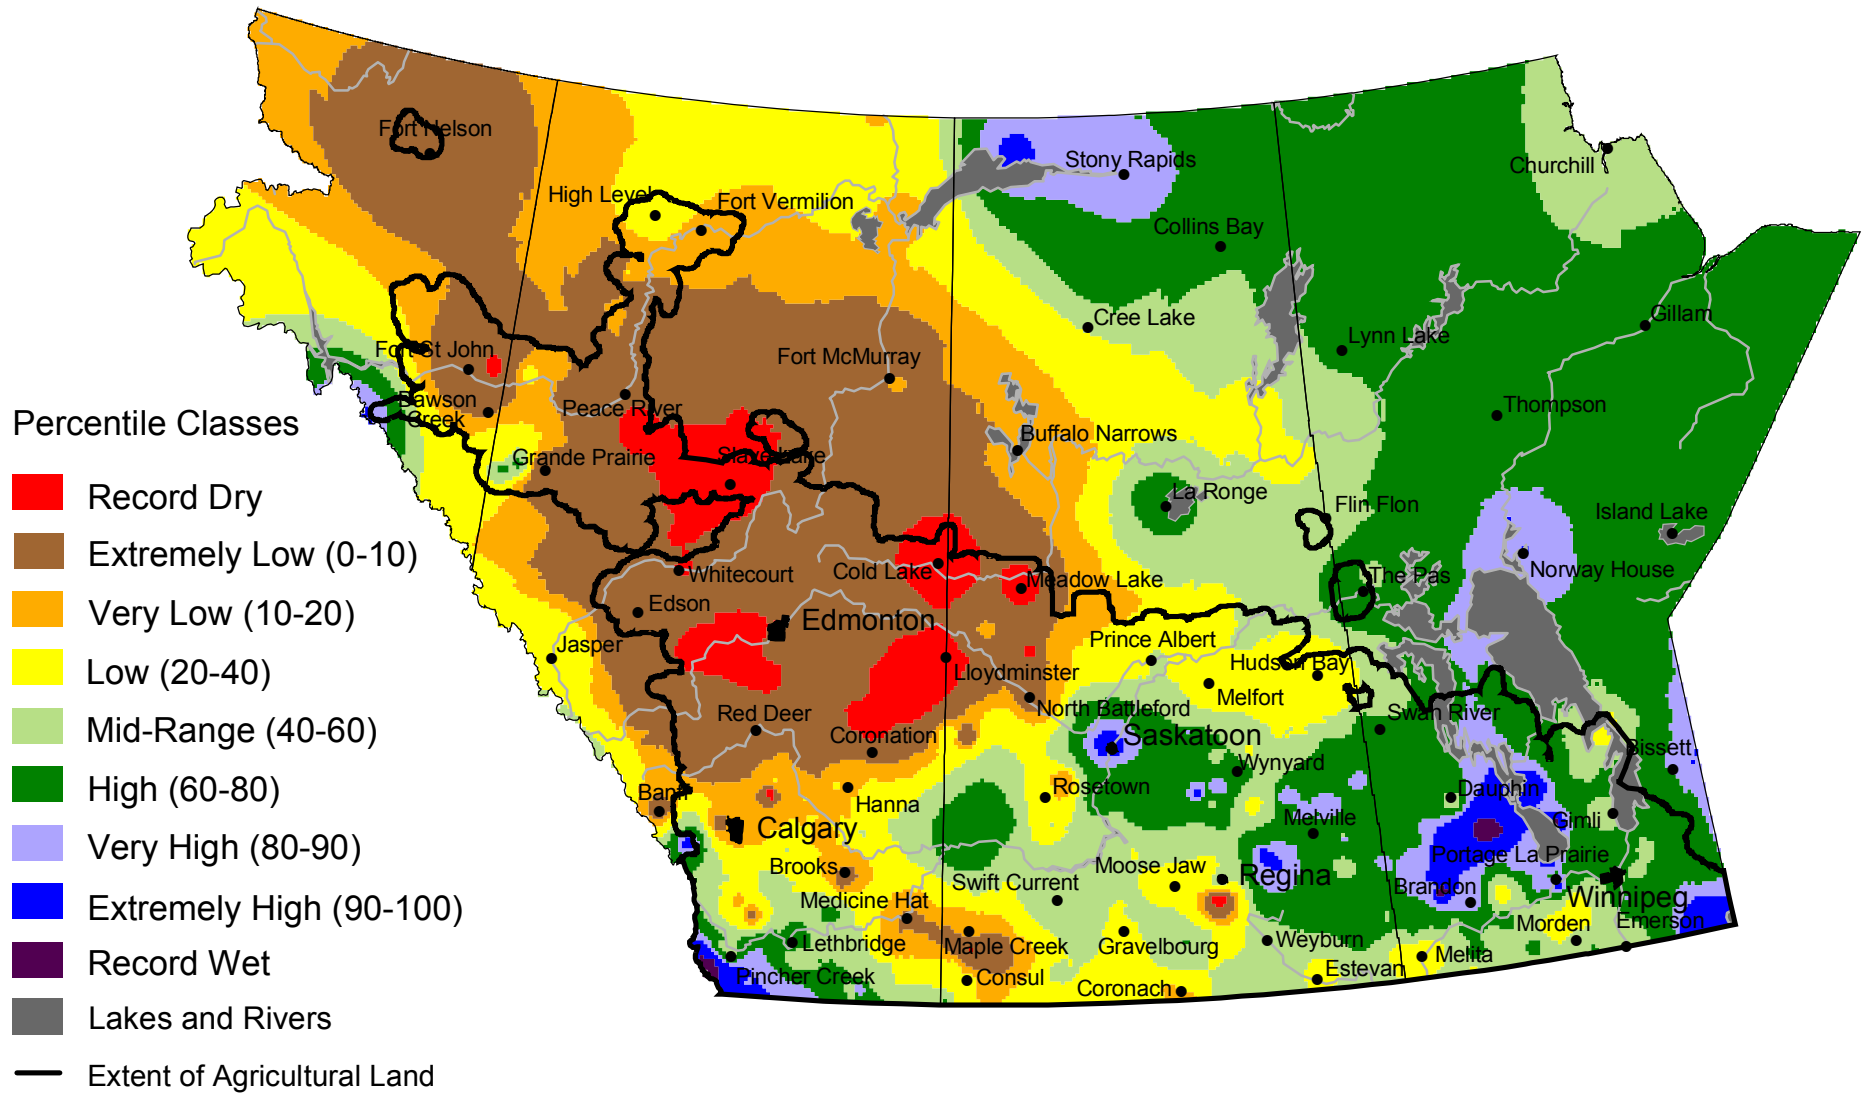

# Current Precipitation Compared to Historical Distribution

November 1, 2005 to January 11, 2006

[www.agr.gc.ca/pfra/drought](http://www.agr.gc.ca/pfra/drought)

Prepared by Agriculture and Agri-Food Canada (PFRA) using data from the Timely Climate Monitoring Network and the many federal and provincial agencies and volunteers that support it.