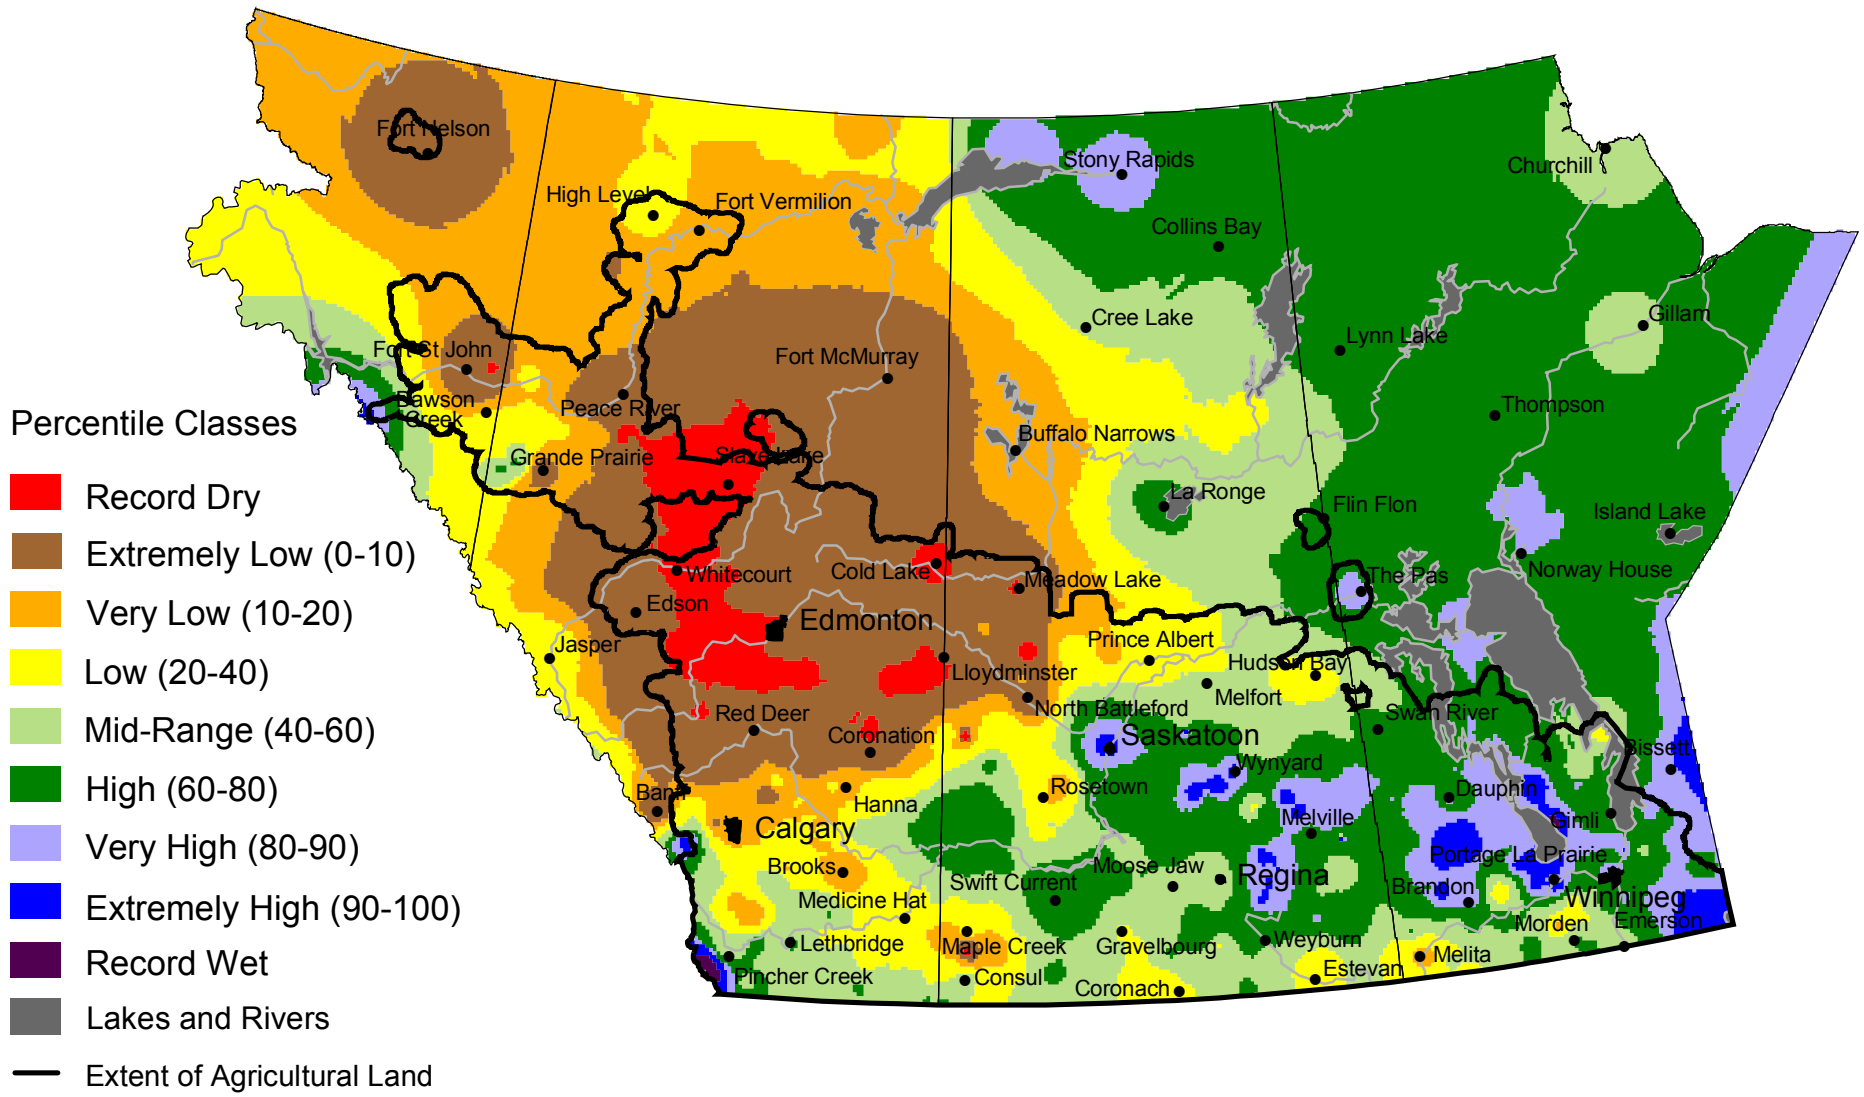

Current Precipitation Compared to Historical Distribution

November 1, 2005 to January 25, 2006

www.agr.gc.ca/pfra/drought

Prepared by Agriculture and Agri-Food Canada (PFRA) using data from the Timely Climate Monitoring Network and the many federal and provincial agencies and volunteers that support it.