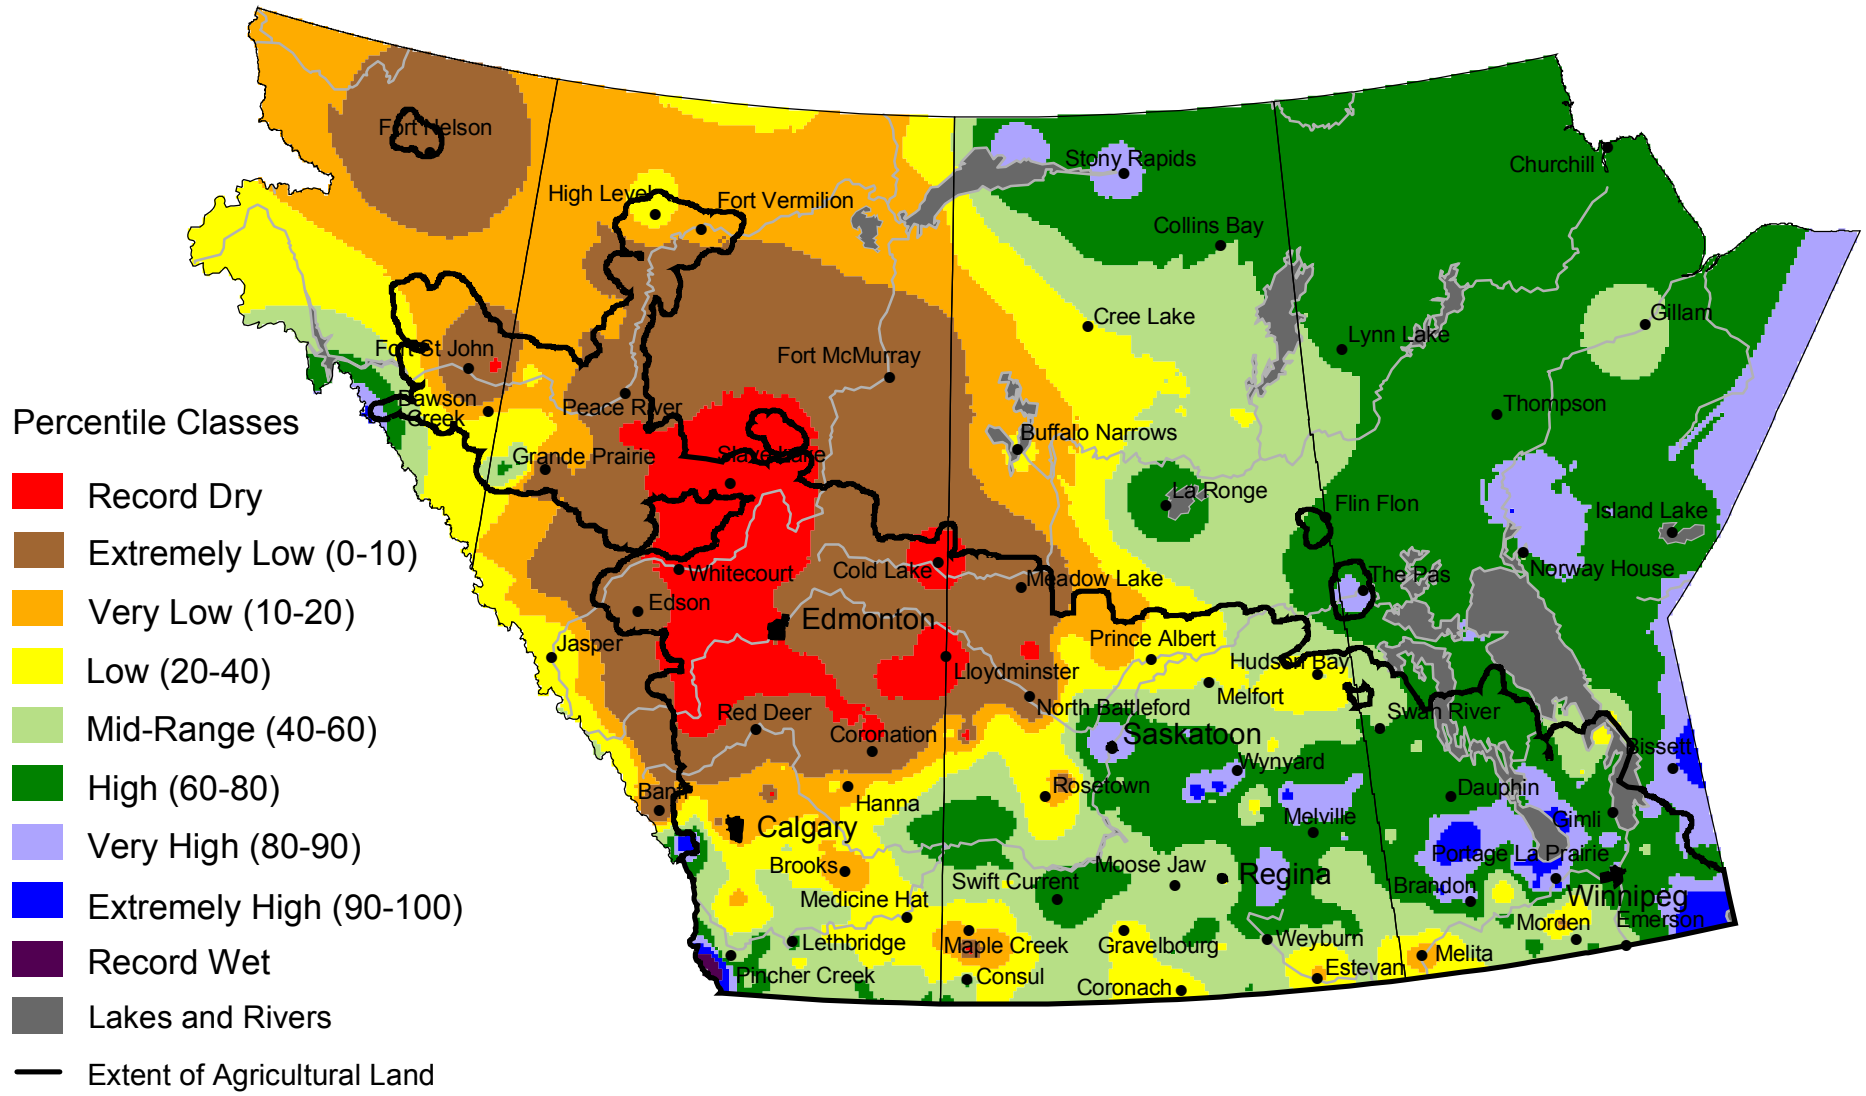

# Current Precipitation Compared to Historical Distribution

November 1, 2005 to February 1, 2006

[www.agr.gc.ca/pfra/drought](http://www.agr.gc.ca/pfra/drought)

Prepared by Agriculture and Agri-Food Canada (PFRA) using data from the Timely Climate Monitoring Network and the many federal and provincial agencies and volunteers that support it.