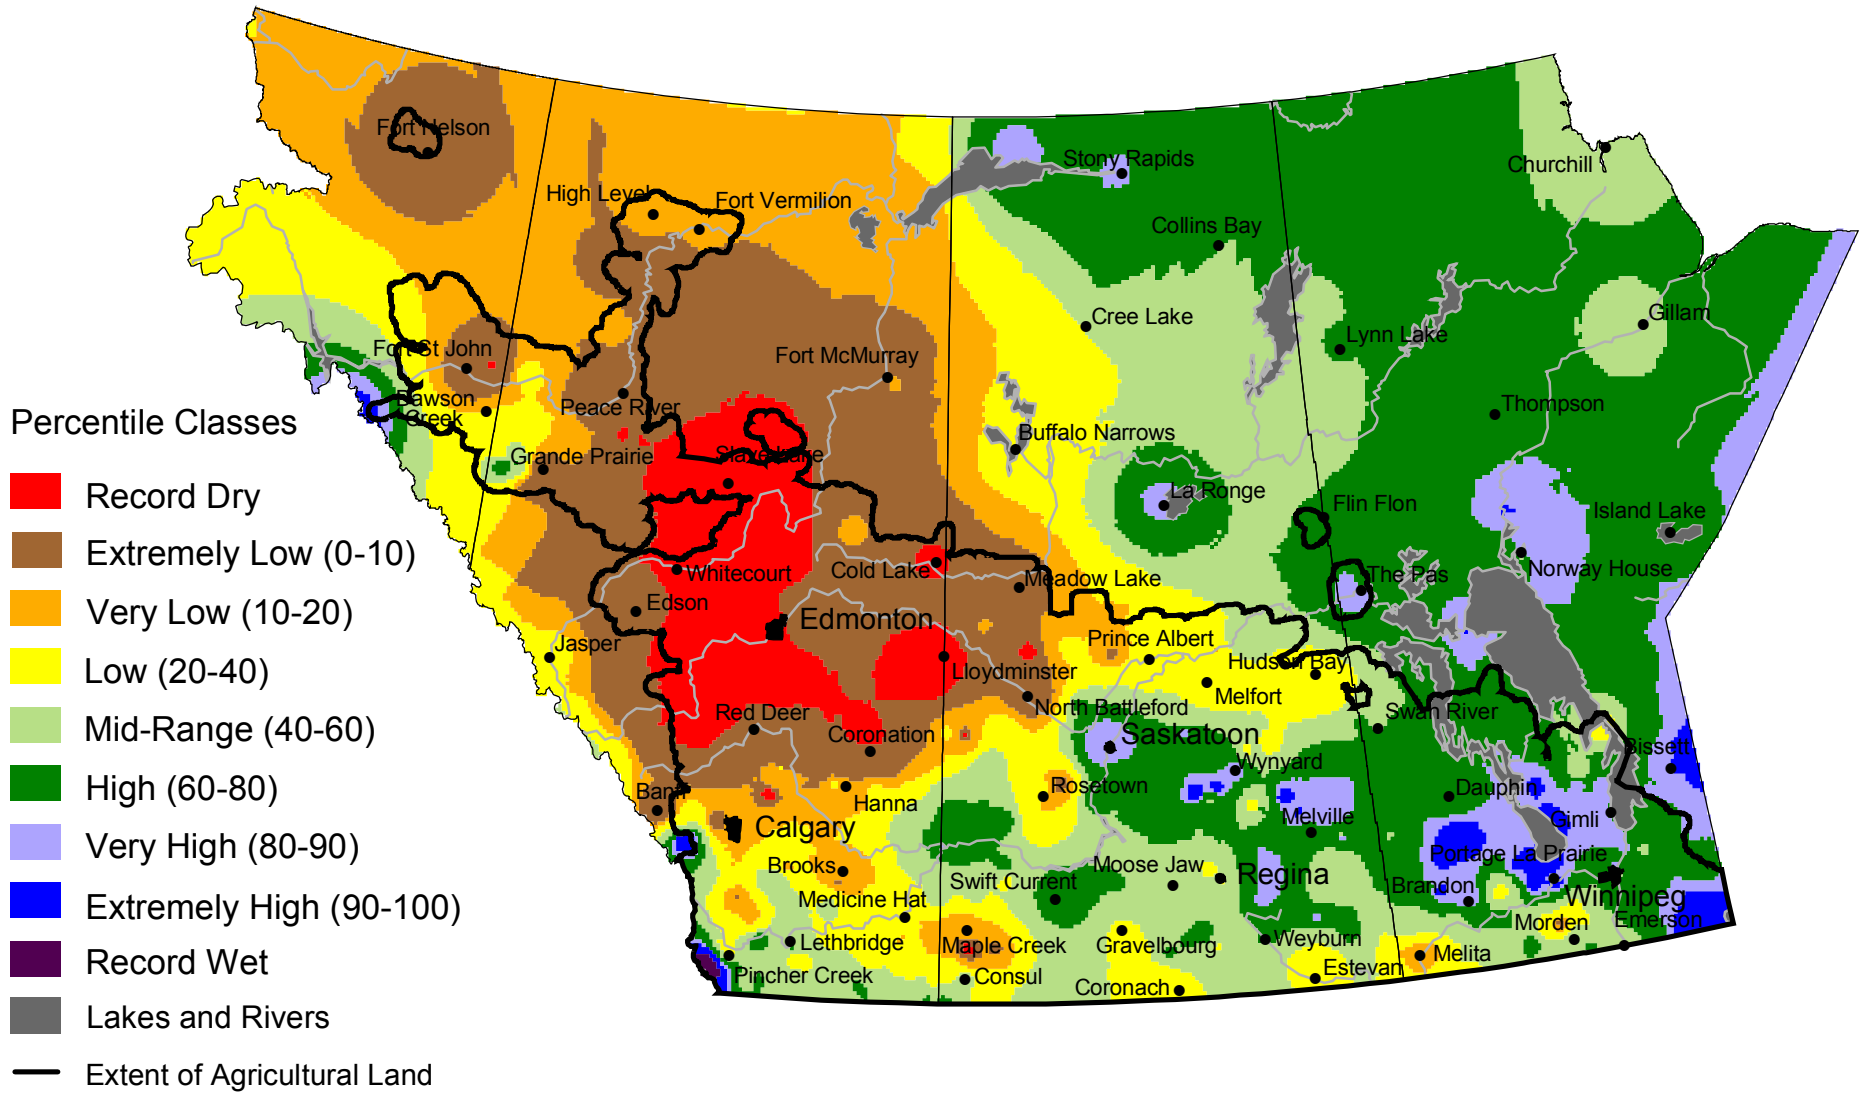

Current Precipitation Compared to Historical Distribution

November 1, 2005 to February 8, 2006

www.agr.gc.ca/pfra/drought

Prepared by Agriculture and Agri-Food Canada (PFRA) using data from the Timely Climate Monitoring Network and the many federal and provincial agencies and volunteers that support it.