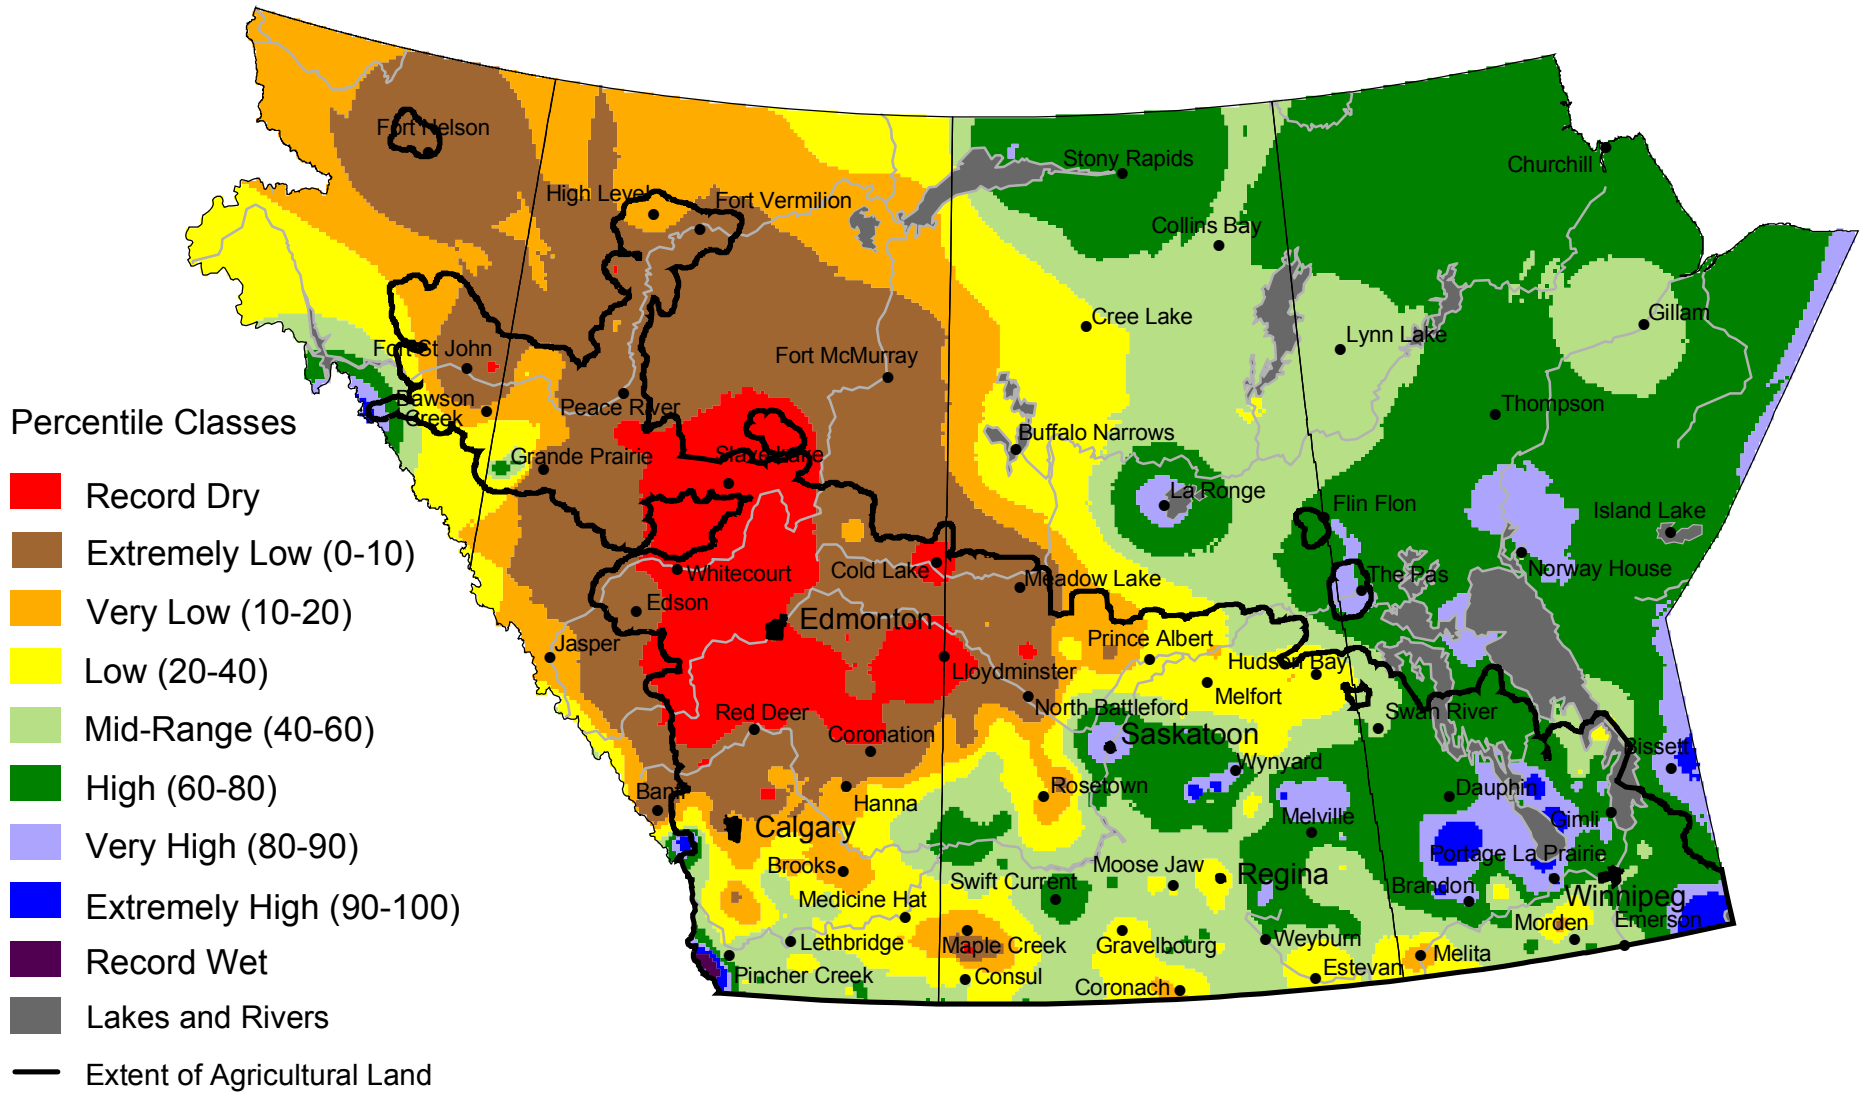

Current Precipitation Compared to Historical Distribution

November 1, 2005 to February 15, 2006

www.agr.gc.ca/pfra/drought

Prepared by Agriculture and Agri-Food Canada (PFRA) using data from the Timely Climate Monitoring Network and the many federal and provincial agencies and volunteers that support it.