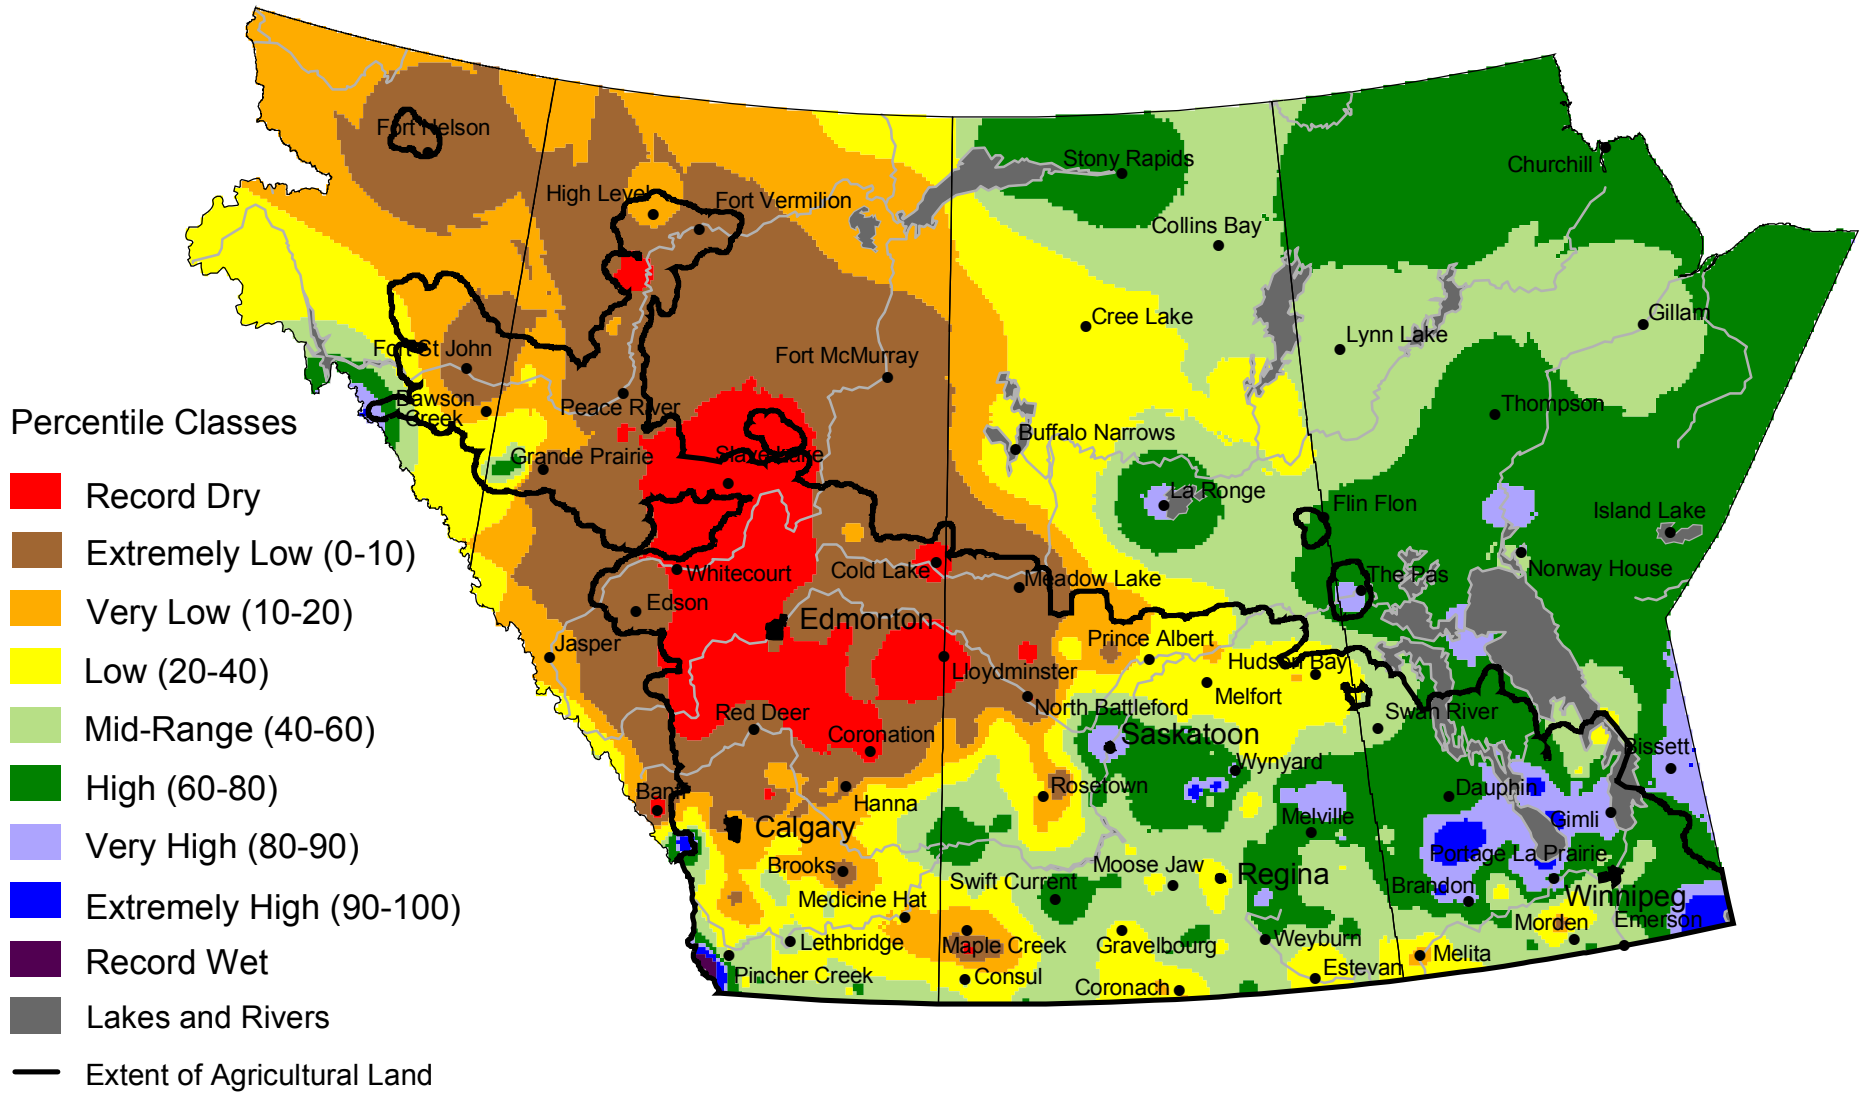

Current Precipitation Compared to Historical Distribution

November 1, 2005 to February 22, 2006

www.agr.gc.ca/pfra/drought

Prepared by Agriculture and Agri-Food Canada (PFRA) using data from the Timely Climate Monitoring Network and the many federal and provincial agencies and volunteers that support it.