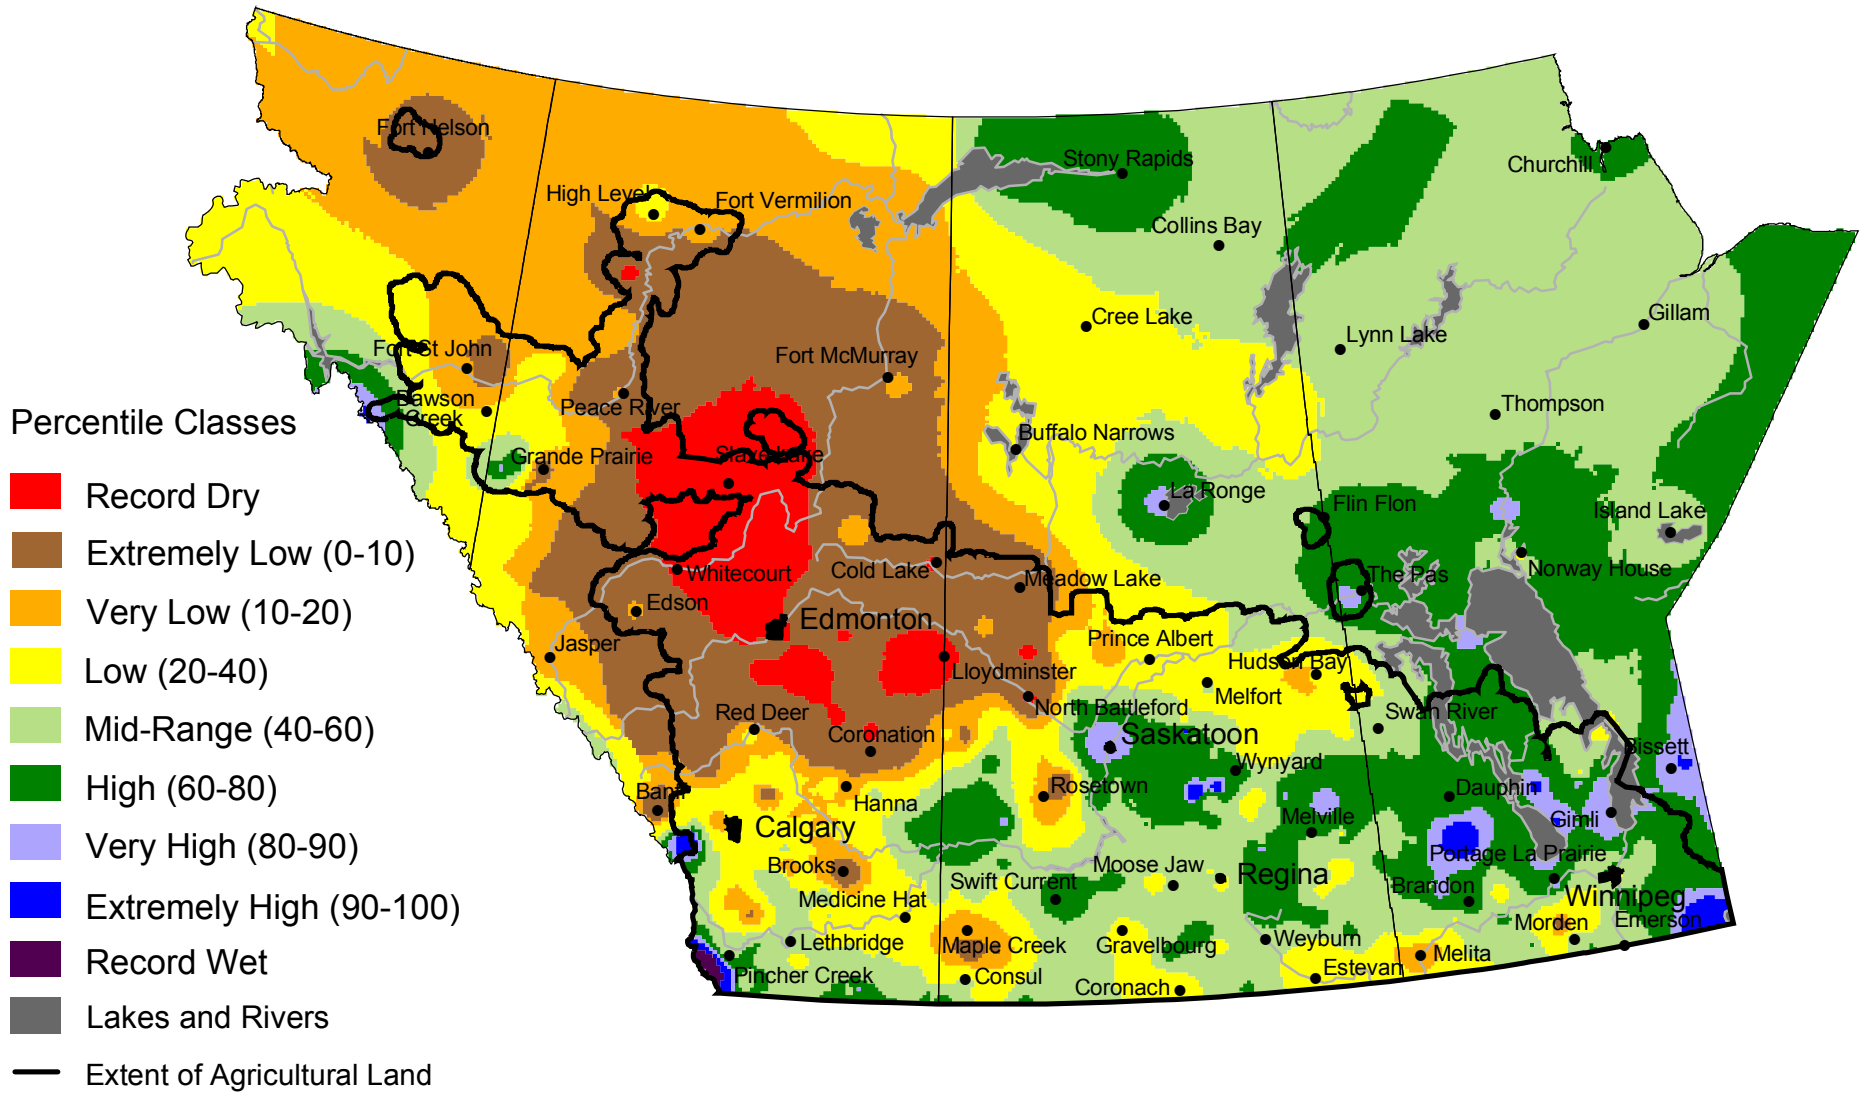

Current Precipitation Compared to Historical Distribution

November 1, 2005 to March 1, 2006

www.agr.gc.ca/pfra/drought

Prepared by Agriculture and Agri-Food Canada (PFRA) using data from the Timely Climate Monitoring Network and the many federal and provincial agencies and volunteers that support it.