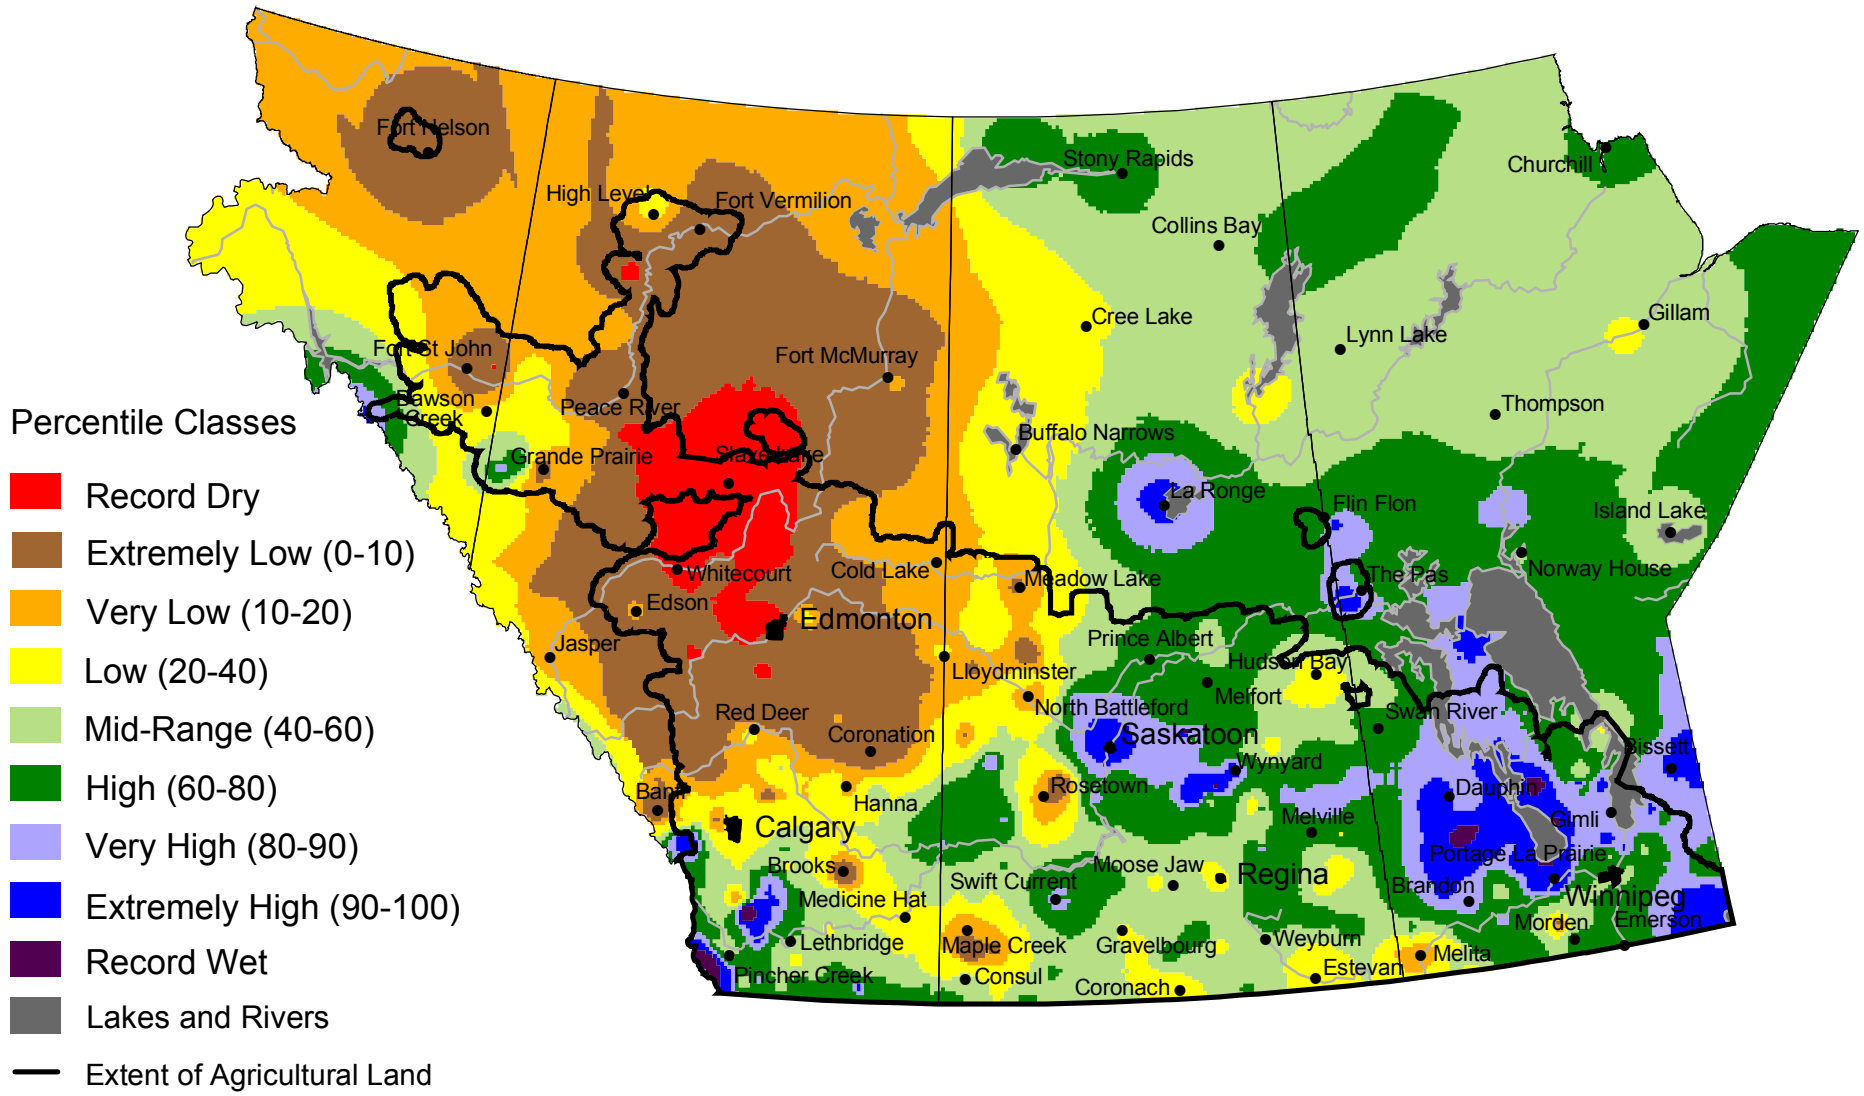

Current Precipitation Compared to Historical Distribution

November 1, 2005 to March 8, 2006

www.agr.gc.ca/pfra/drought

Prepared by Agriculture and Agri-Food Canada (PFRA) using data from the Timely Climate Monitoring Network and the many federal and provincial agencies and volunteers that support it.