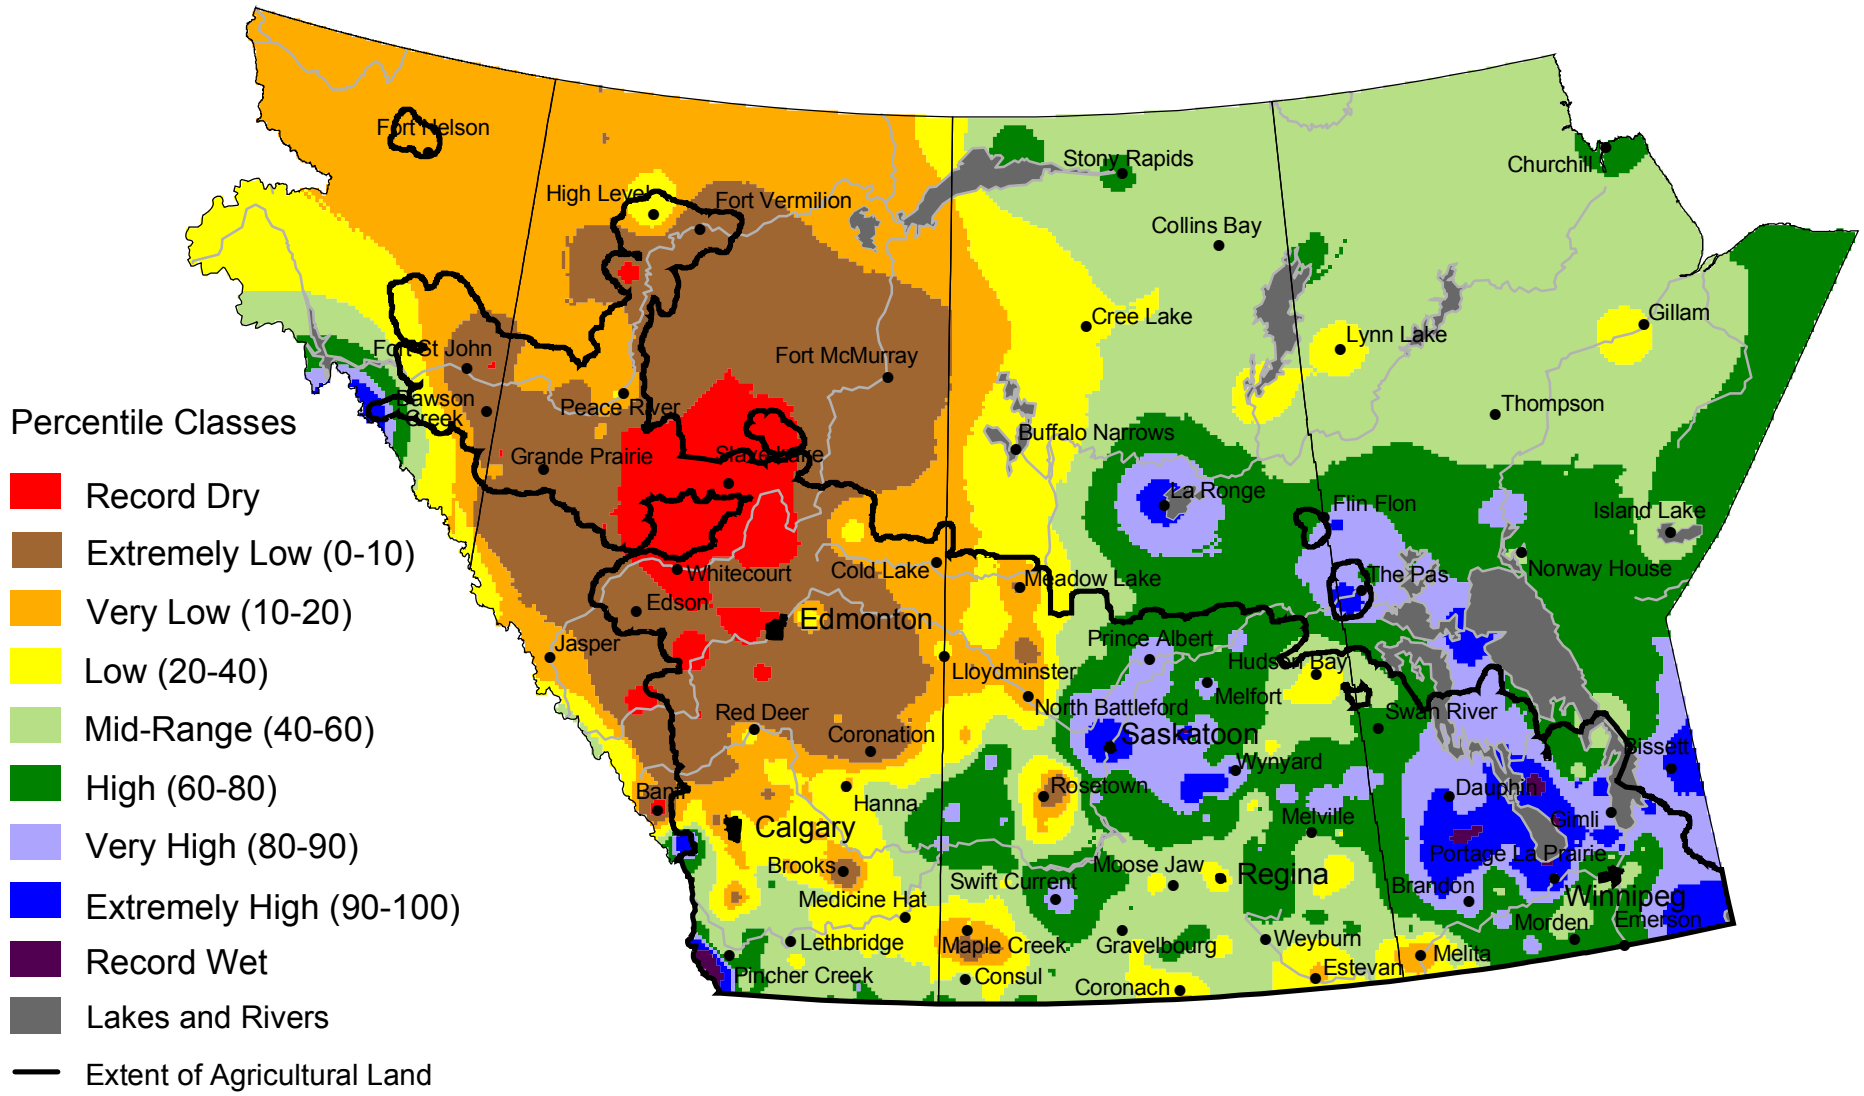

Current Precipitation Compared to Historical Distribution

November 1, 2005 to March 15, 2006

www.agr.gc.ca/pfra/drought

Prepared by Agriculture and Agri-Food Canada (PFRA) using data from the Timely Climate Monitoring Network and the many federal and provincial agencies and volunteers that support it.