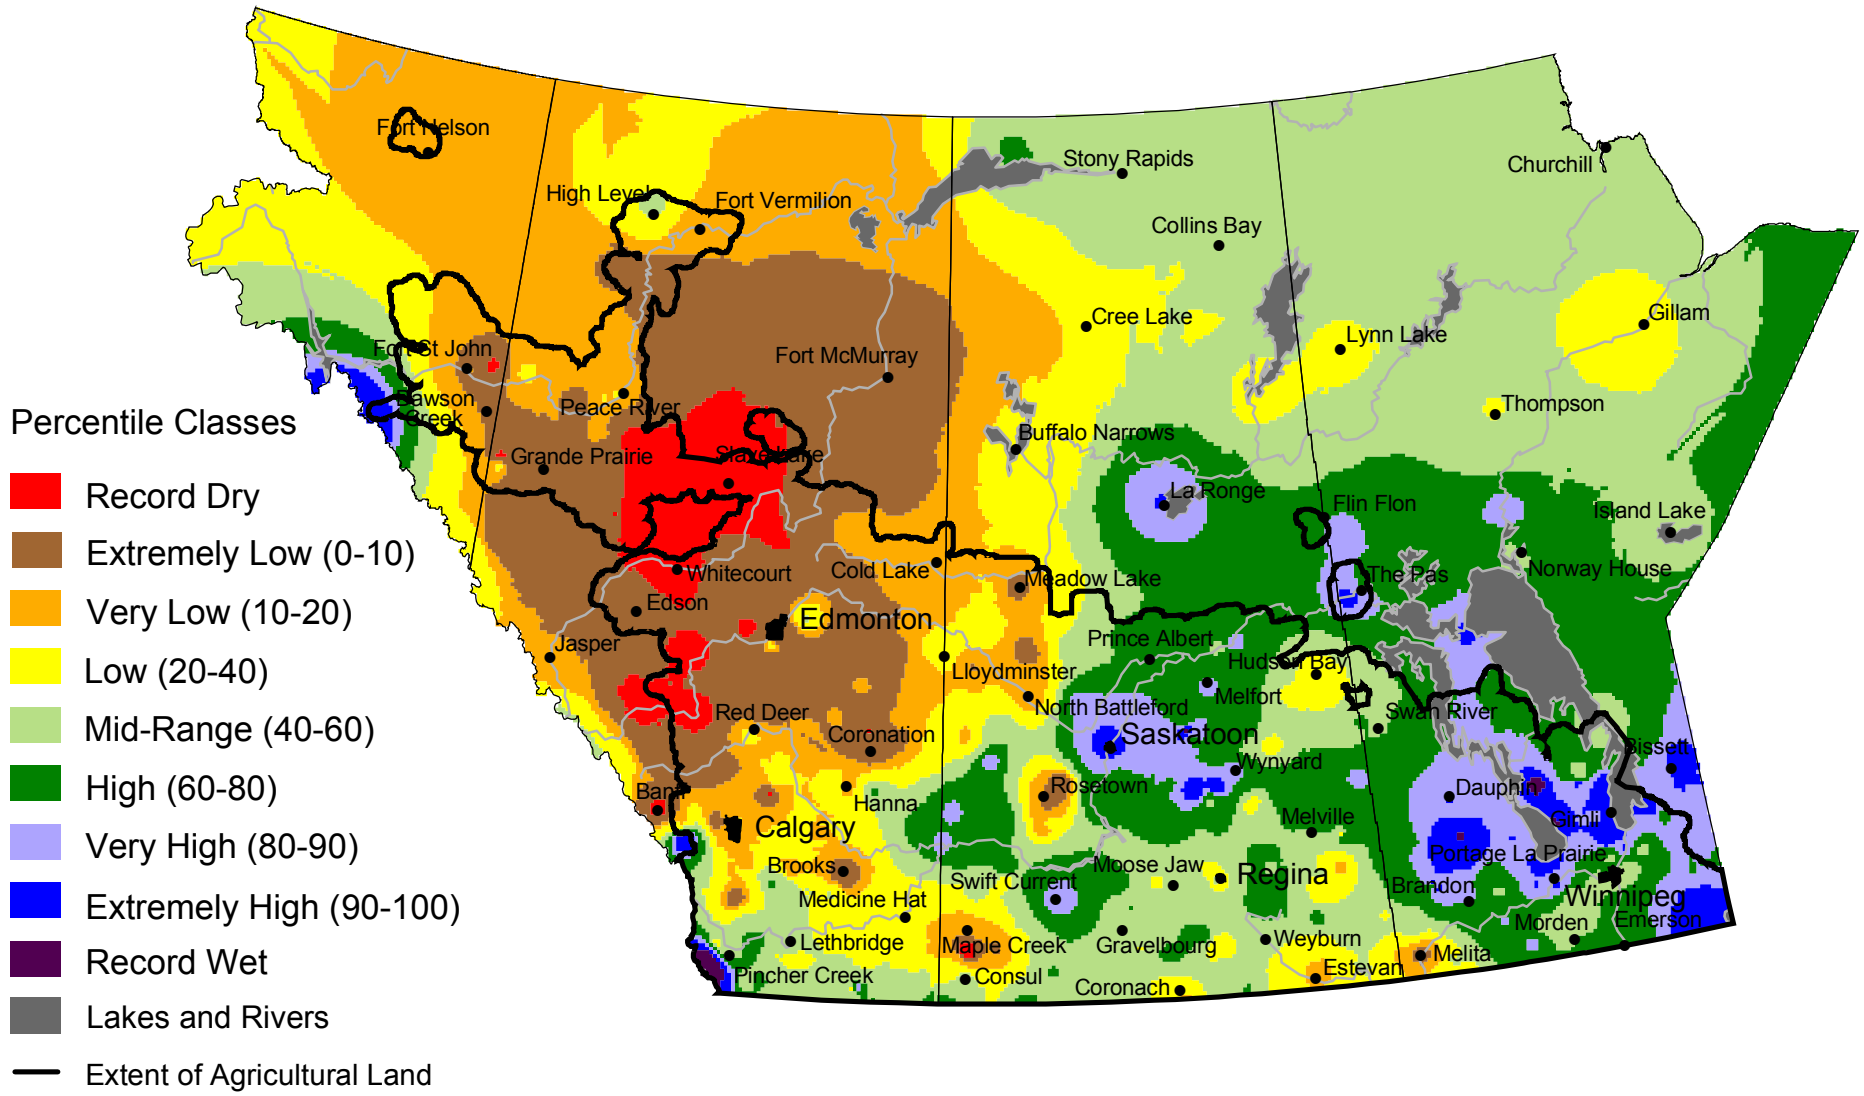

Current Precipitation Compared to Historical Distribution

November 1, 2005 to March 22, 2006

www.agr.gc.ca/pfra/drought

Prepared by Agriculture and Agri-Food Canada (PFRA) using data from the Timely Climate Monitoring Network and the many federal and provincial agencies and volunteers that support it.