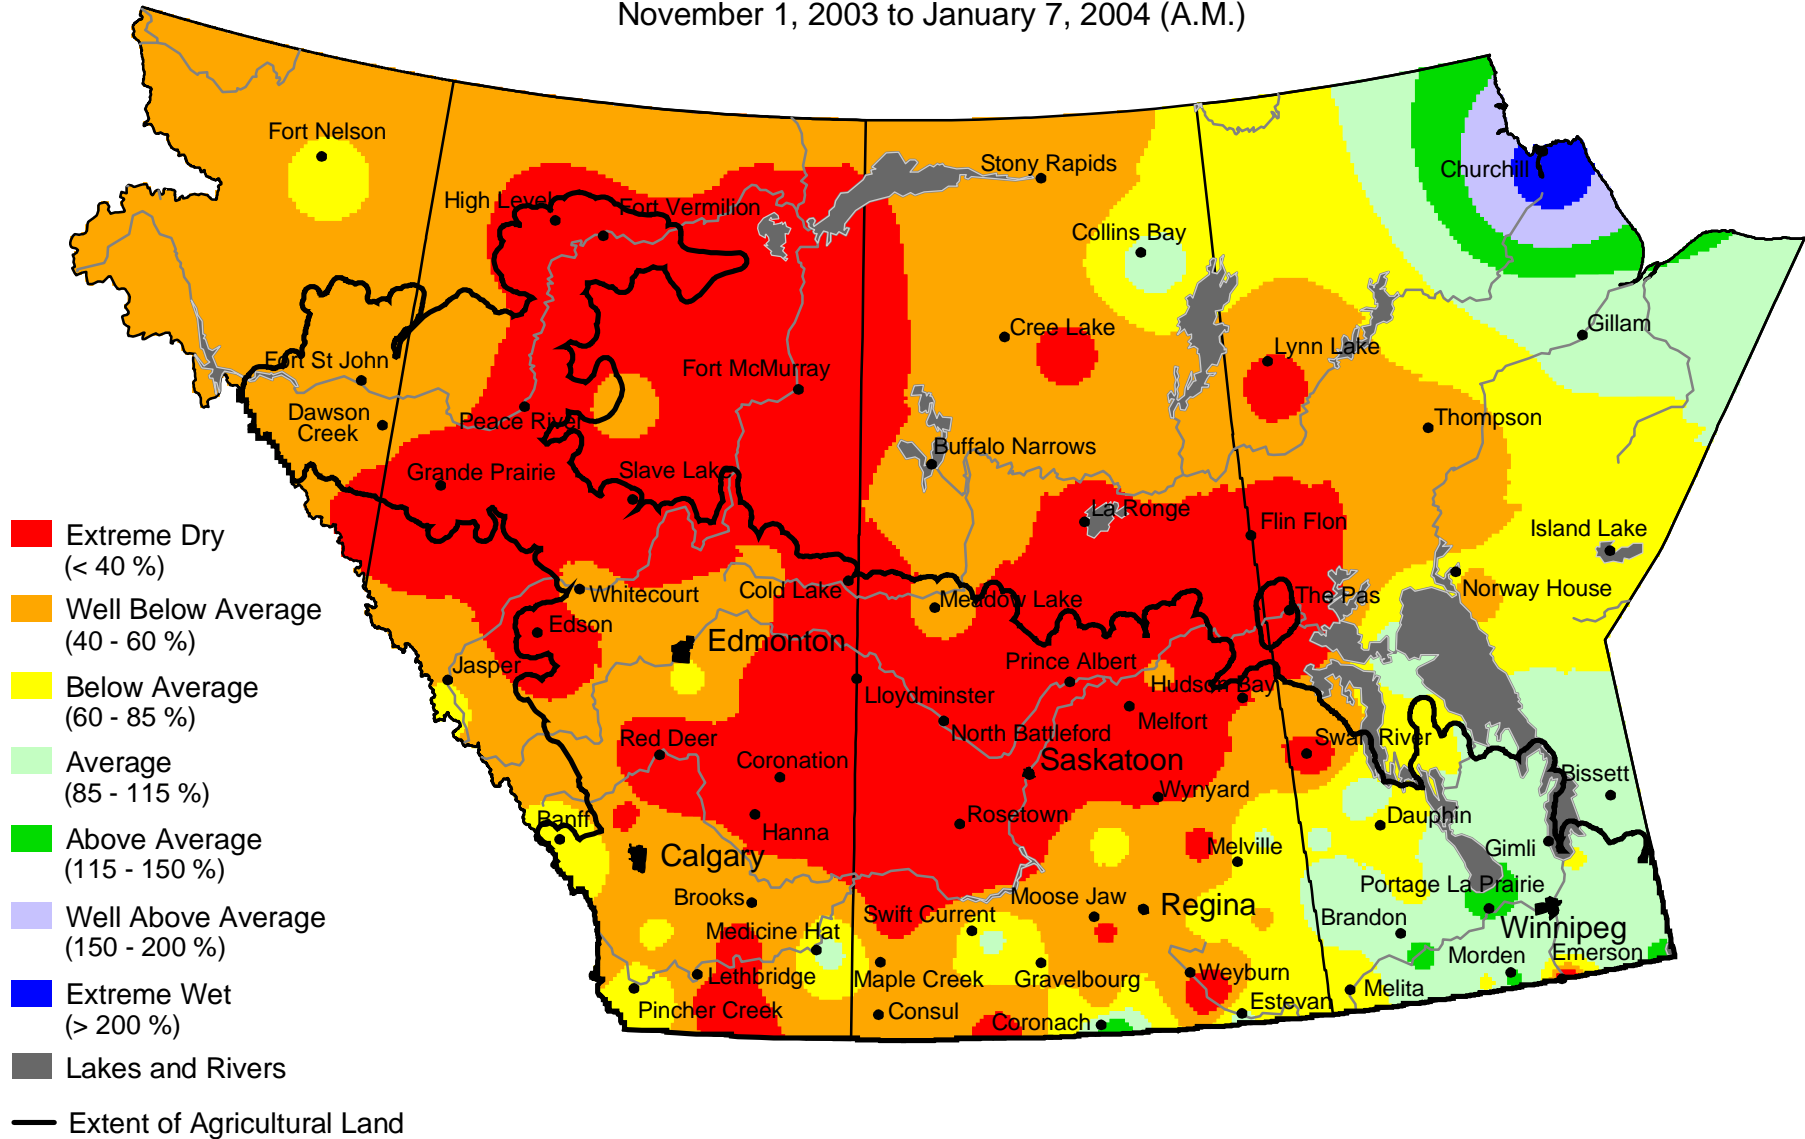

Percent of Average Precipitation

November 1, 2003 to January 7, 2004 (A.M.)

Prepared by PFRA (Prairie Farm Rehabilitation Administration) using data from the Timely Climate Monitoring Network and the many federal and provincial agencies and volunteers that support it.