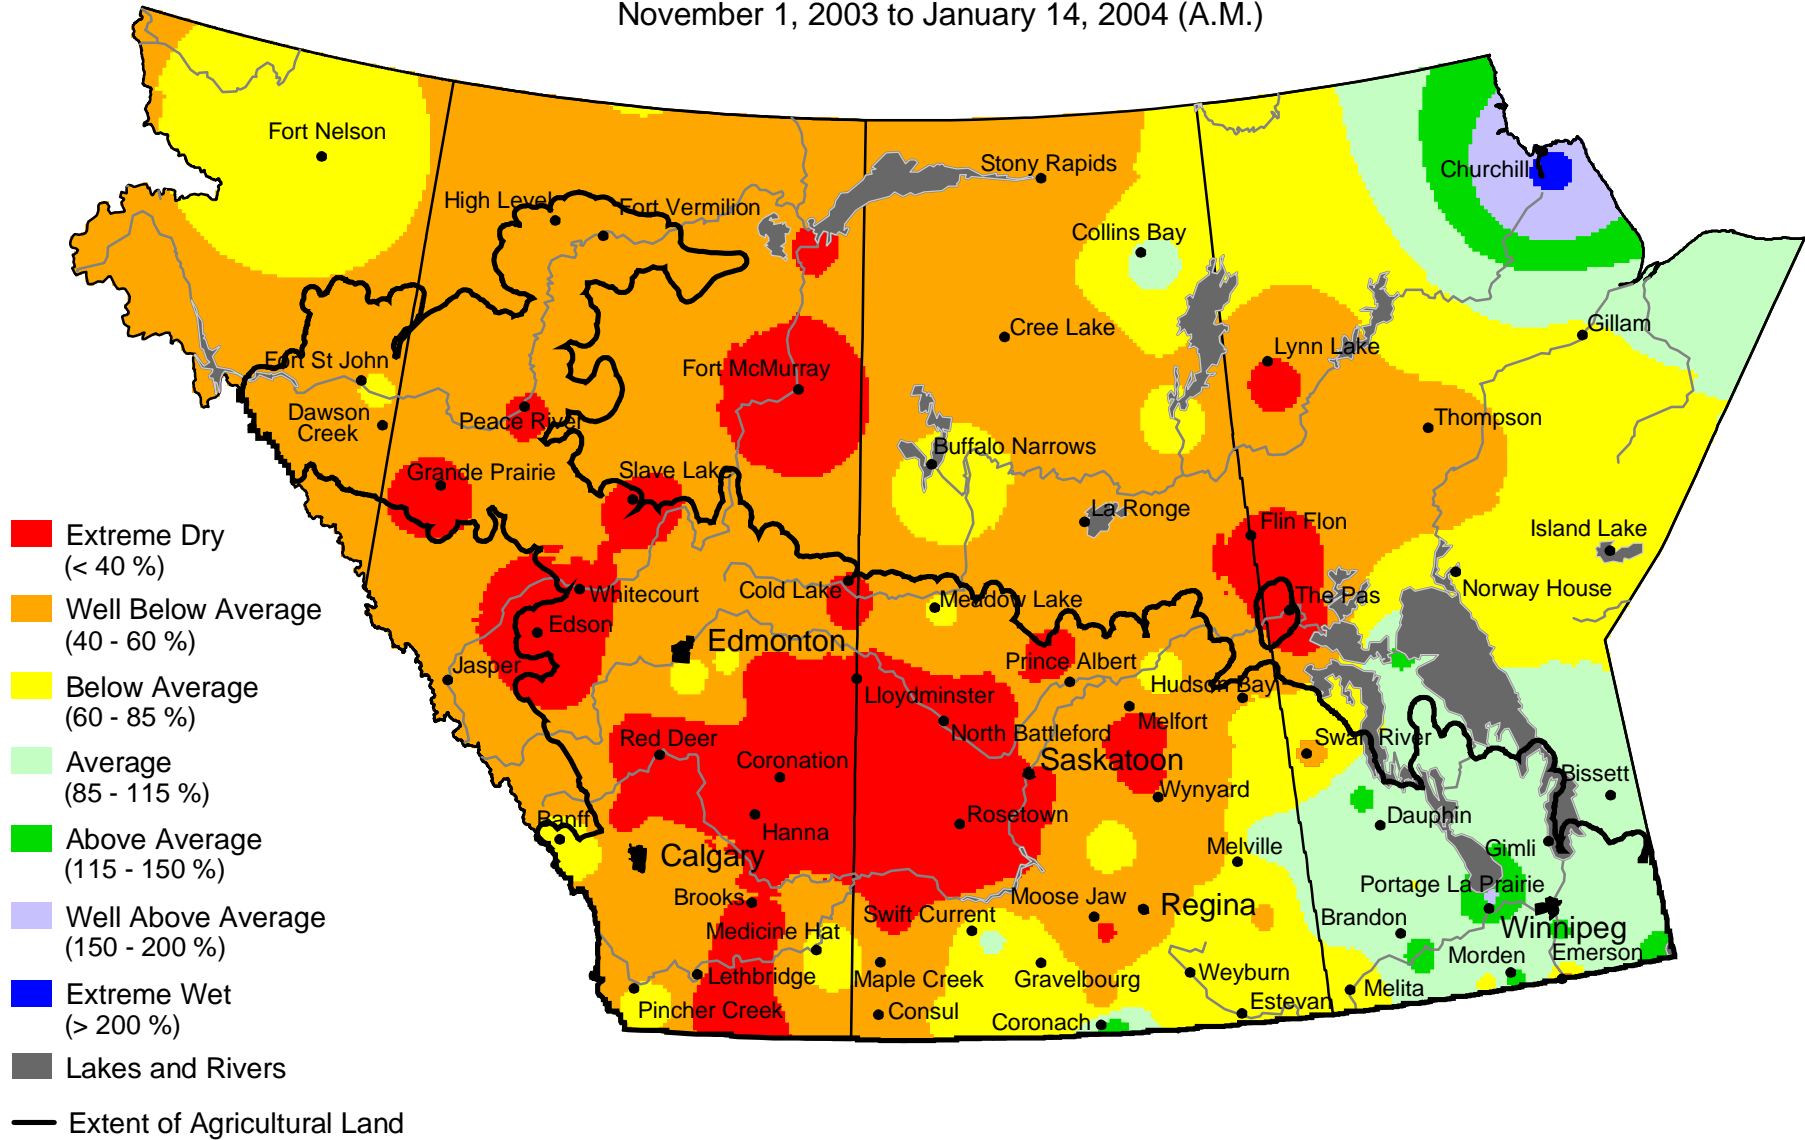

# Percent of Average Precipitation

November 1, 2003 to January 14, 2004 (A.M.)

Prepared by PFRA (Prairie Farm Rehabilitation Administration) using data from the Timely Climate Monitoring Network and the many federal and provincial agencies and volunteers that support it.