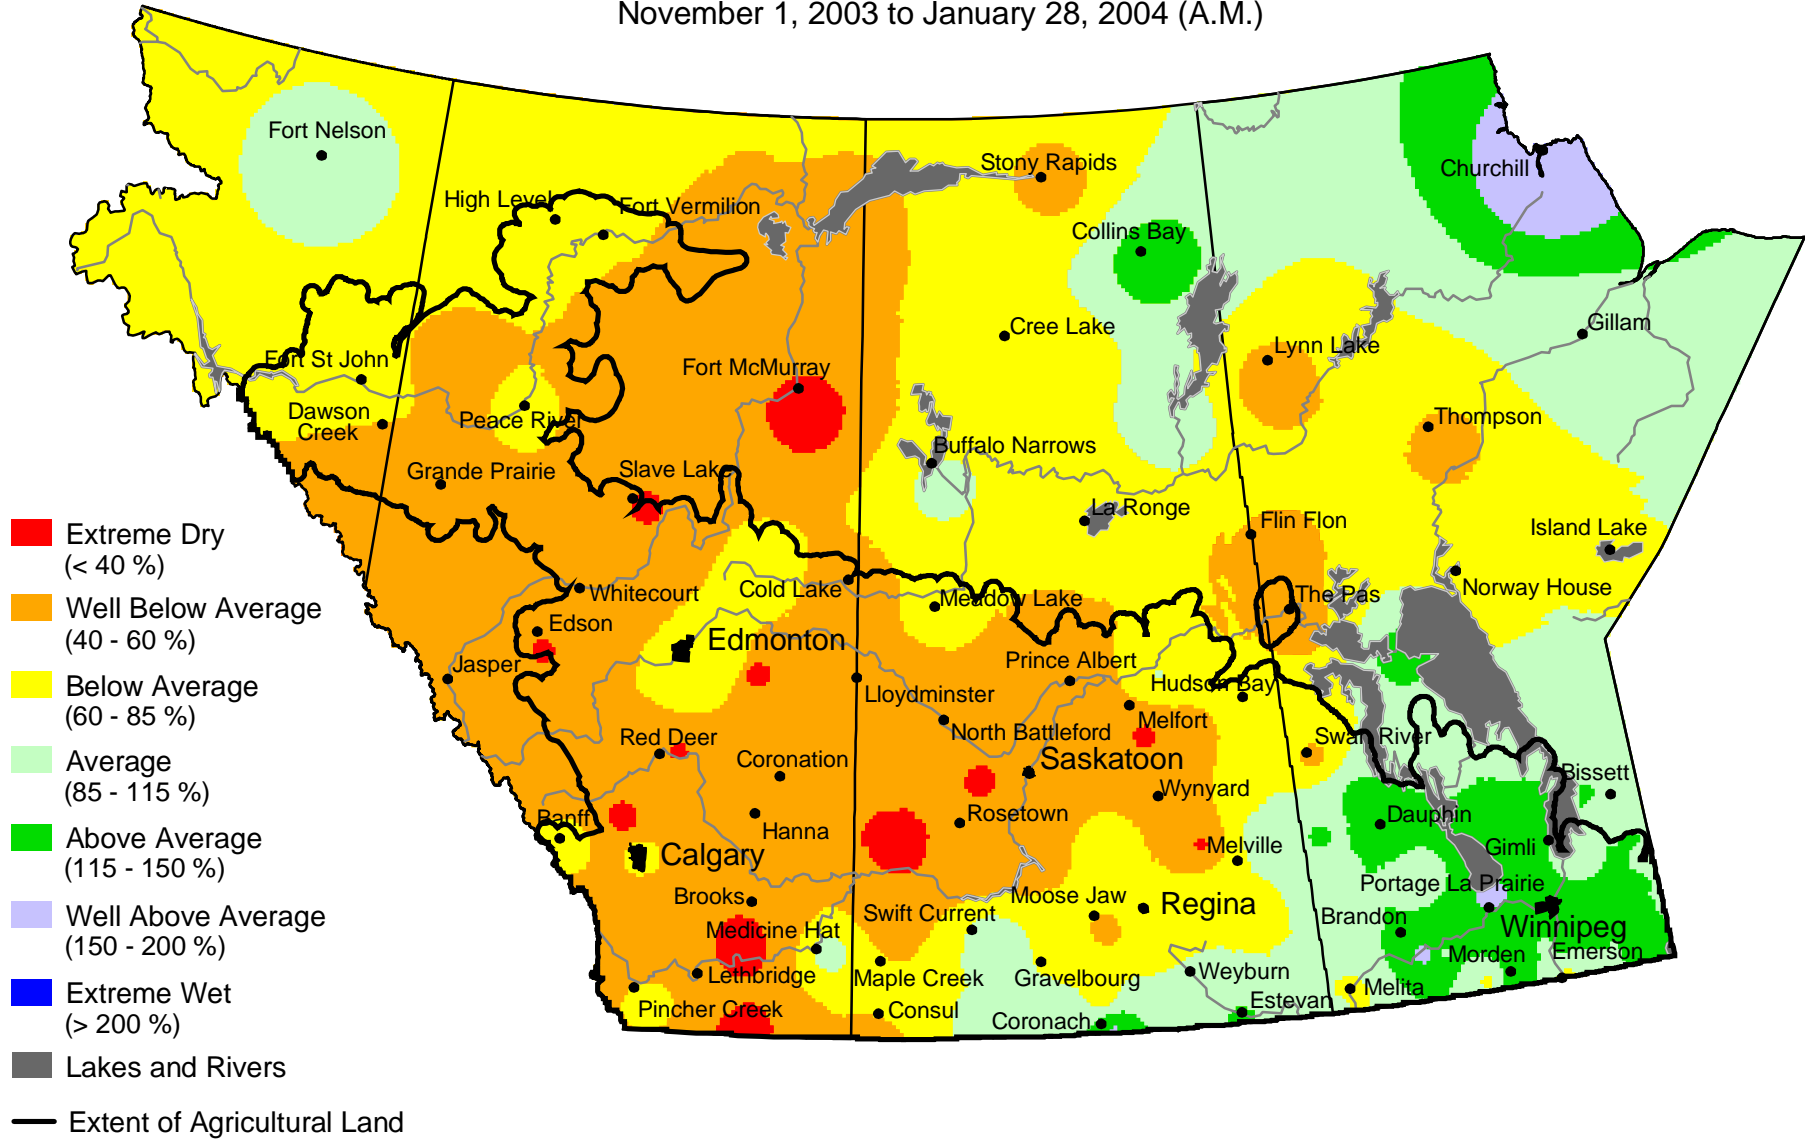

# Percent of Average Precipitation

November 1, 2003 to January 28, 2004 (A.M.)

Prepared by PFRA (Prairie Farm Rehabilitation Administration) using data from the Timely Climate Monitoring Network and the many federal and provincial agencies and volunteers that support it.