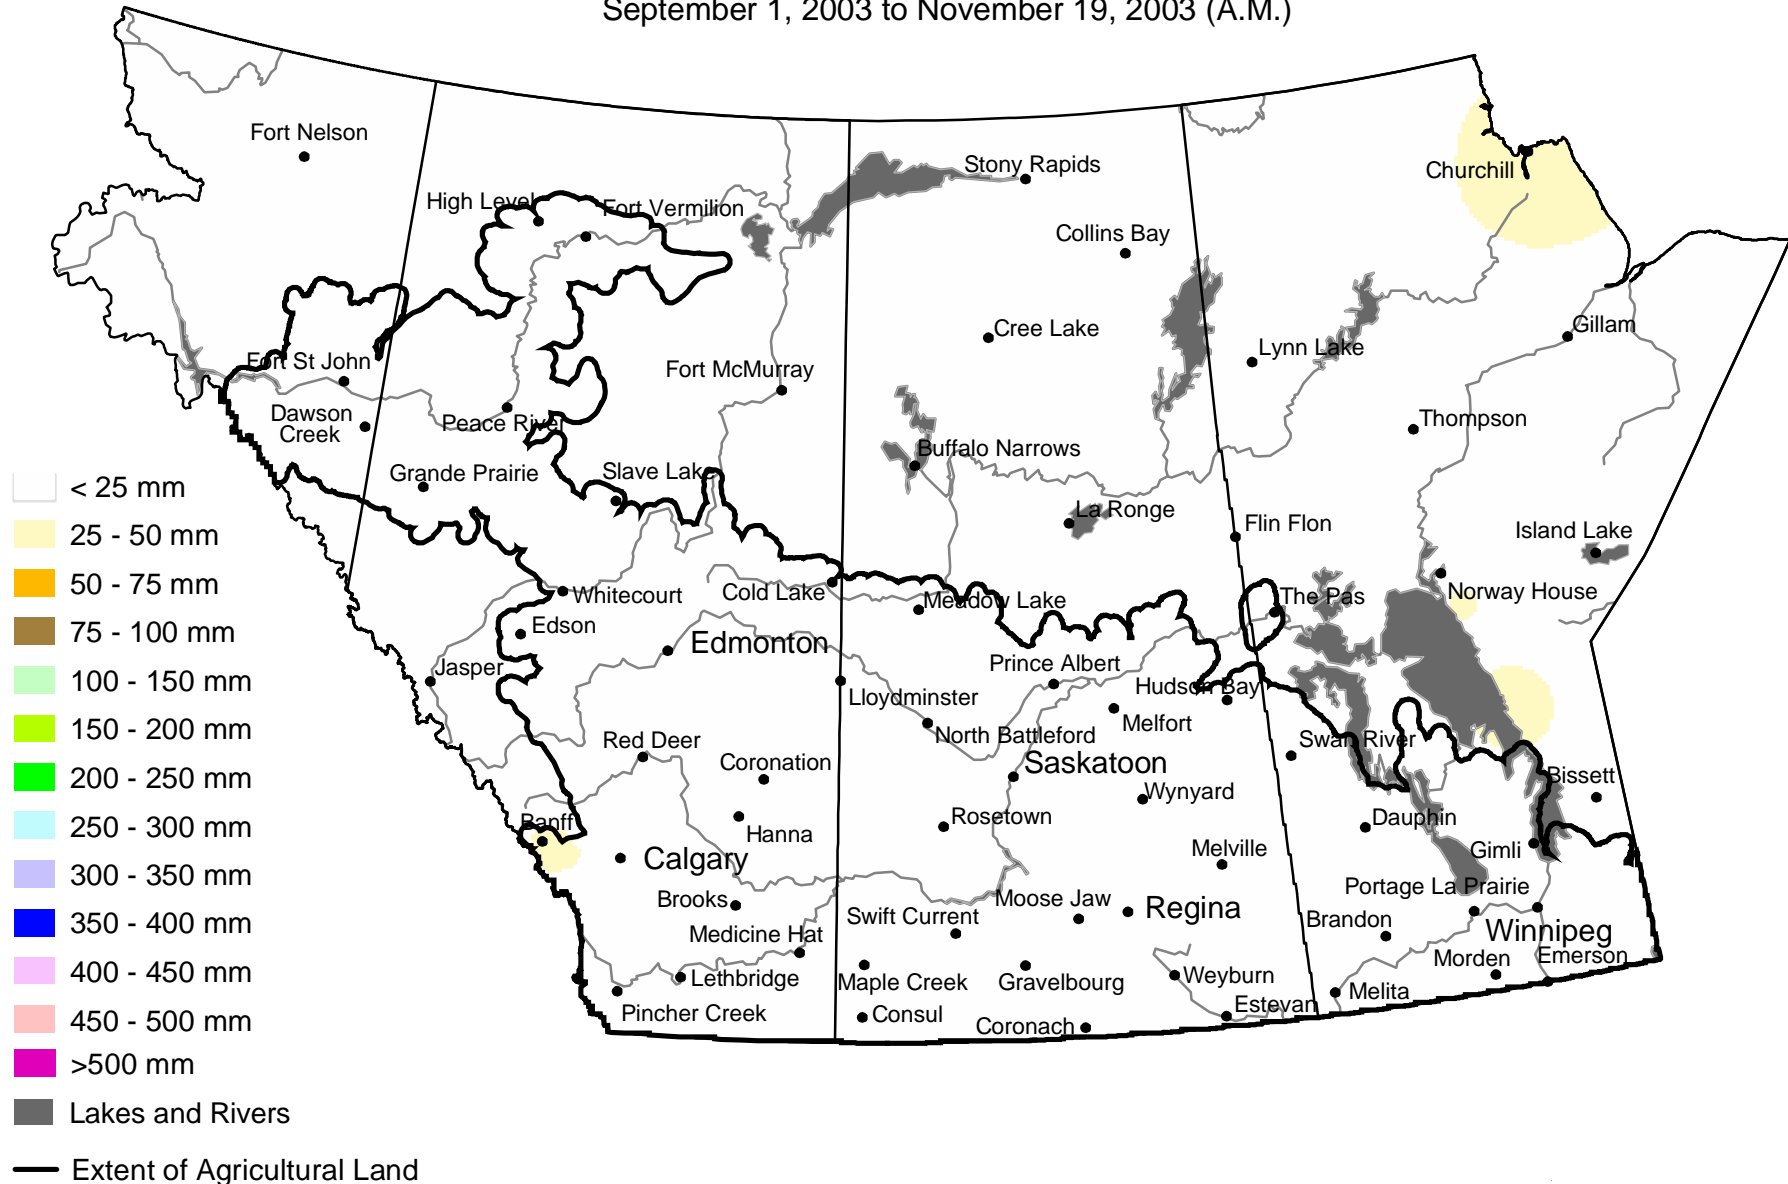

# Accumulated Precipitation

September 1, 2003 to November 19, 2003 (A.M.)

Prepared by PFRA (Prairie Farm Rehabilitation Administration) using data from the Timely Climate Monitoring Network and the many federal and provincial agencies and volunteers that support it.