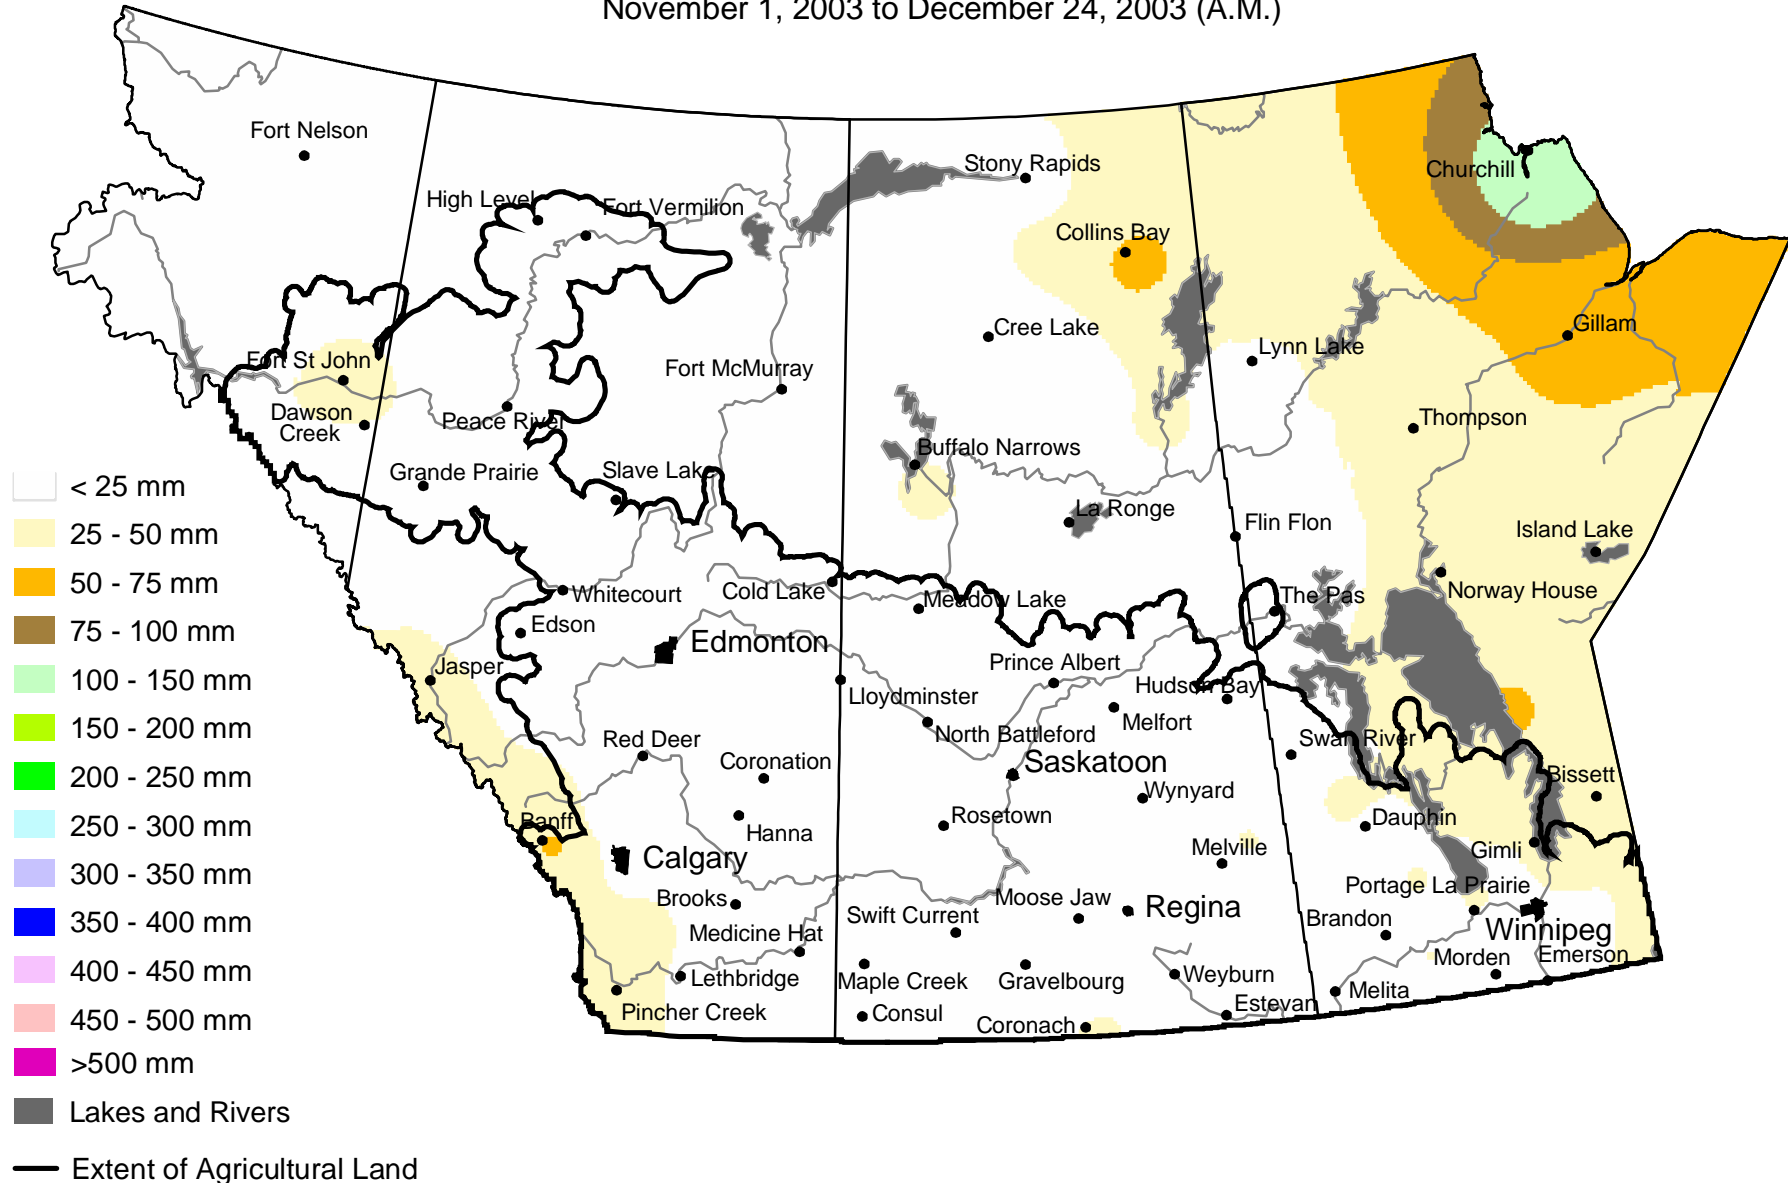

# Accumulated Precipitation

November 1, 2003 to December 24, 2003 (A.M.)

Prepared by PFRA (Prairie Farm Rehabilitation Administration) using data from the Timely Climate Monitoring Network and the many federal and provincial agencies and volunteers that support it.