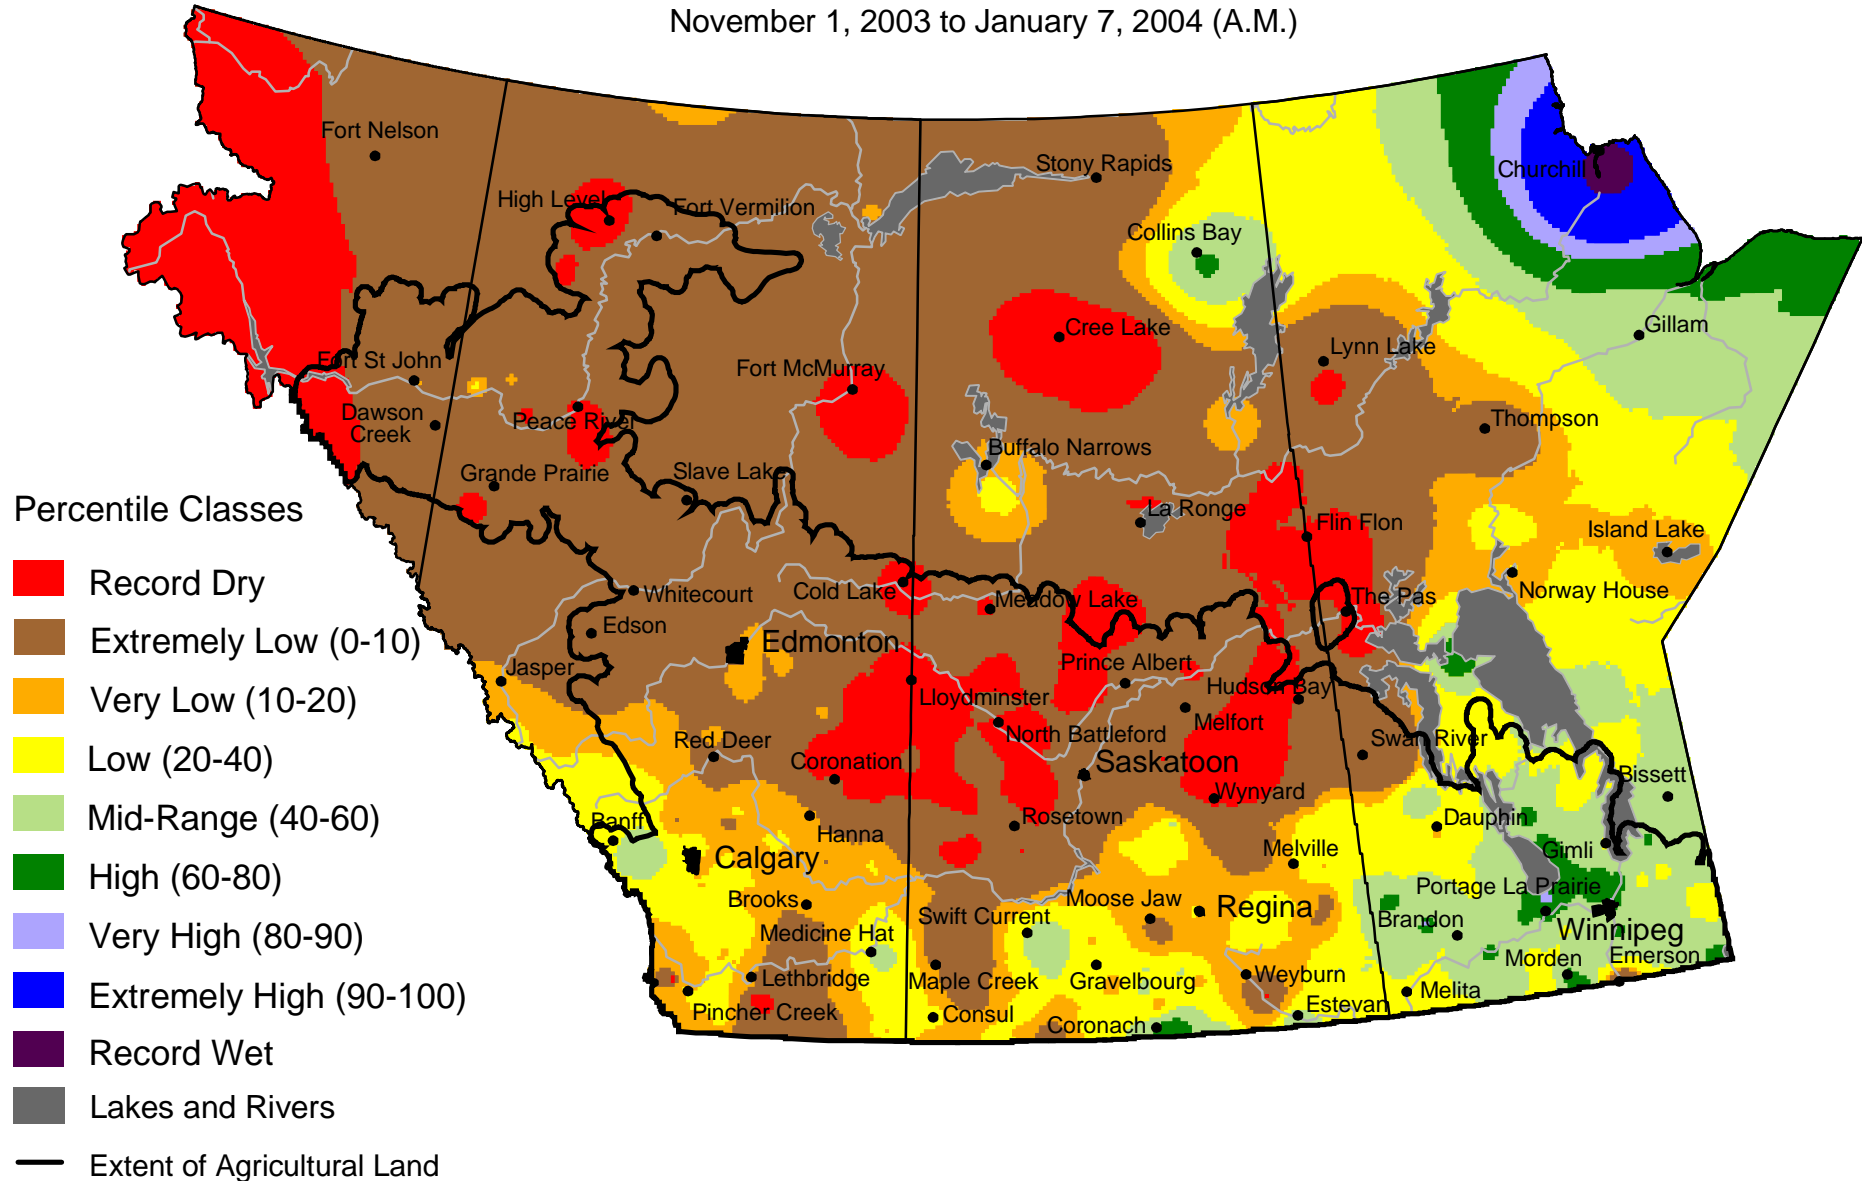

Current Precipitation Compared to Historical Distribution

November 1, 2003 to January 7, 2004 (A.M.)

Prepared by PFRA (Prairie Farm Rehabilitation Administration) using data from the Timely Climate Monitoring Network and the many federal and provincial agencies and volunteers that support it.