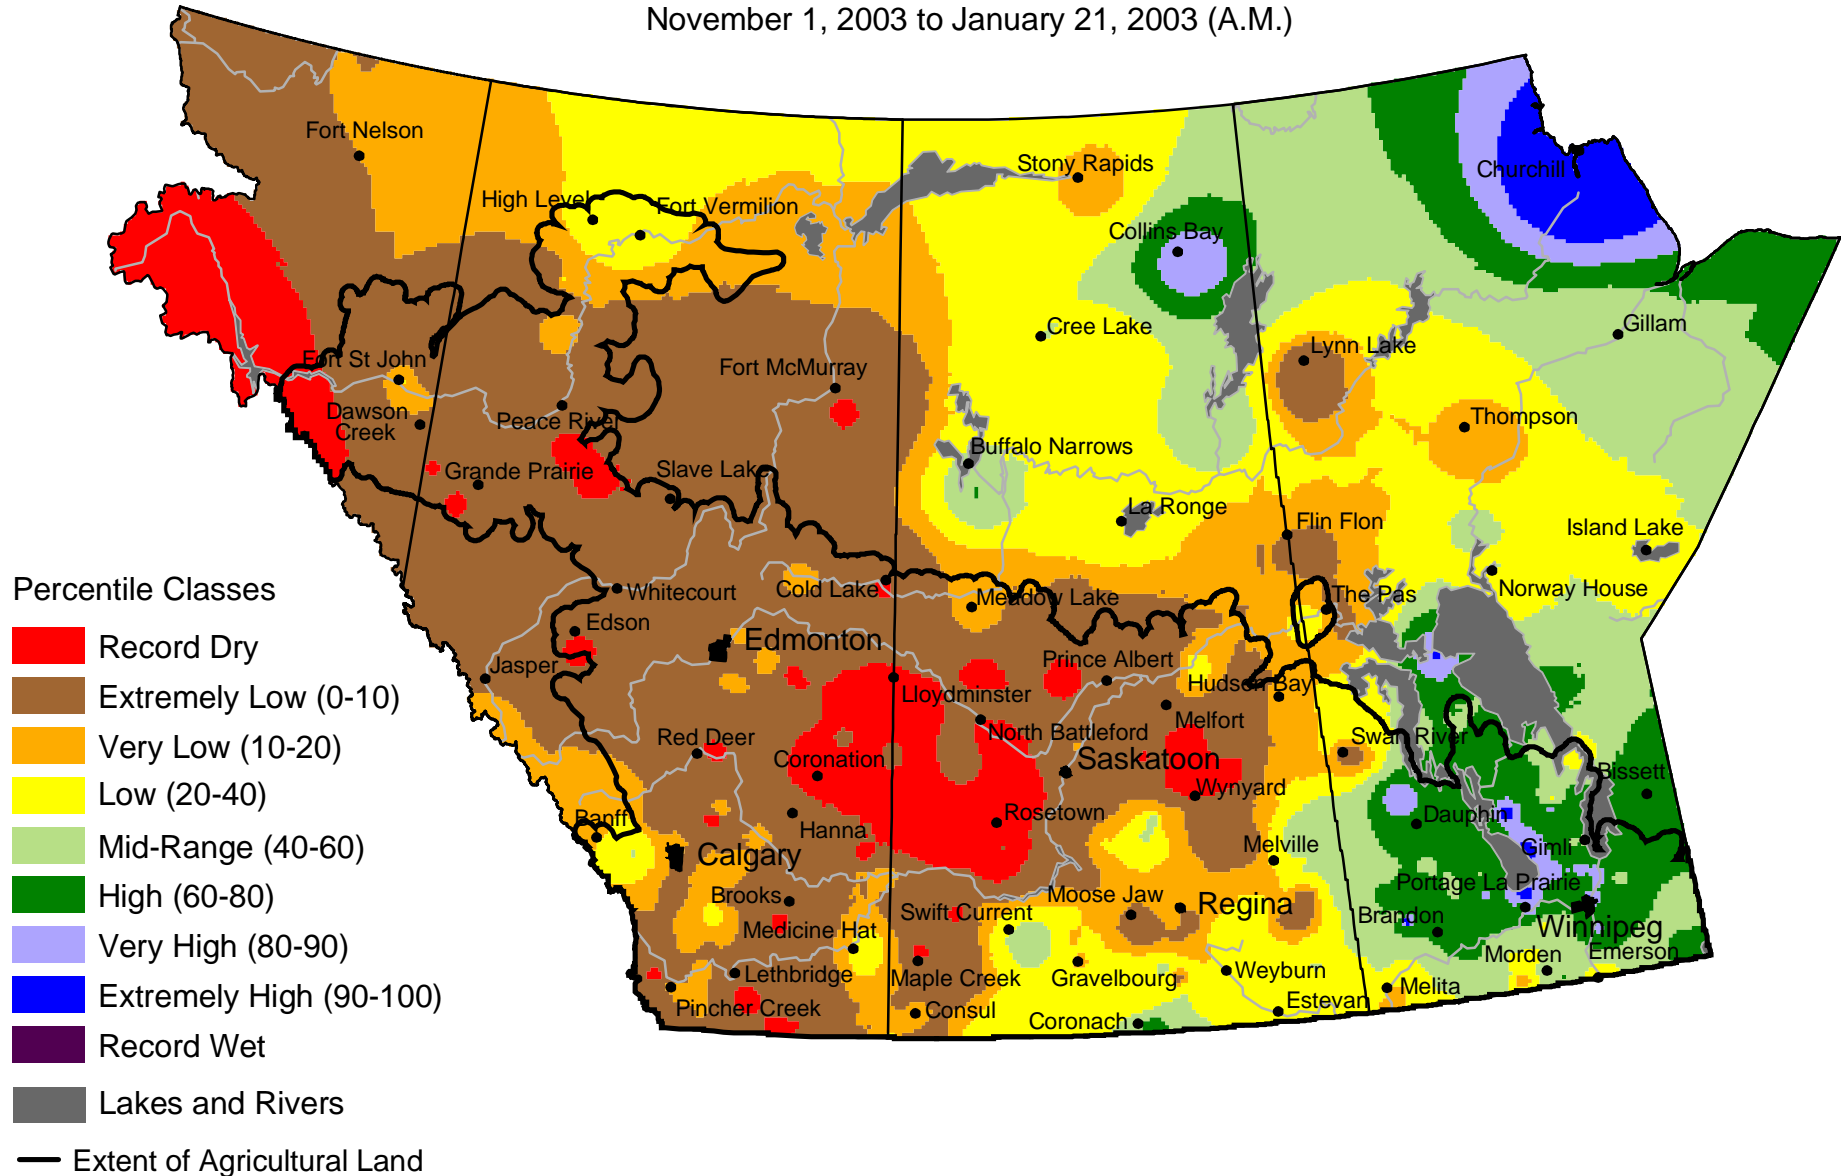

# Current Precipitation Compared to Historical Distribution

November 1, 2003 to January 21, 2003 (A.M.)

Prepared by PFRA (Prairie Farm Rehabilitation Administration) using data from the Timely Climate Monitoring Network and the many federal and provincial agencies and volunteers that support it.