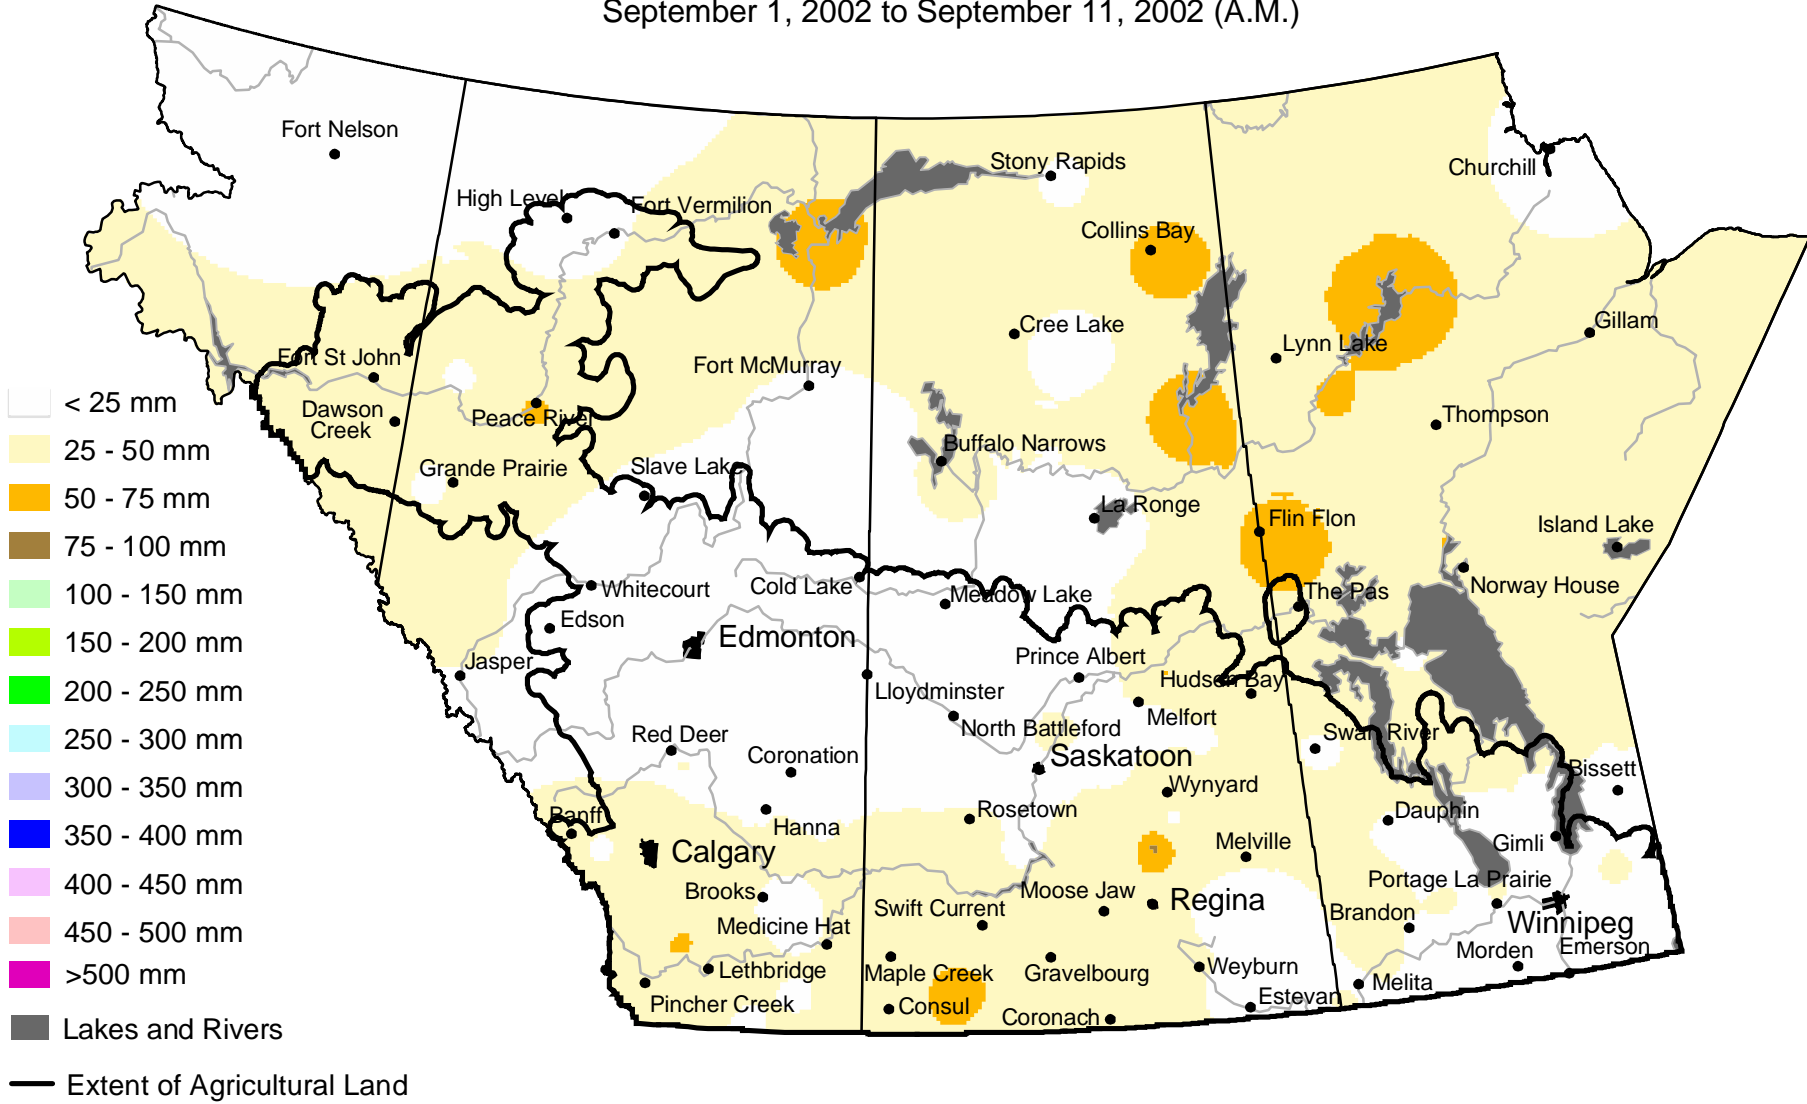

Accumulated Precipitation

September 1, 2002 to September 11, 2002 (A.M.)

www.agr.gc.ca/pfra/drought

Prepared by Agriculture and Agri-Food Canada (PFRA) using data from the Timely Climate Monitoring Network and the many federal and provincial agencies and volunteers that support it.