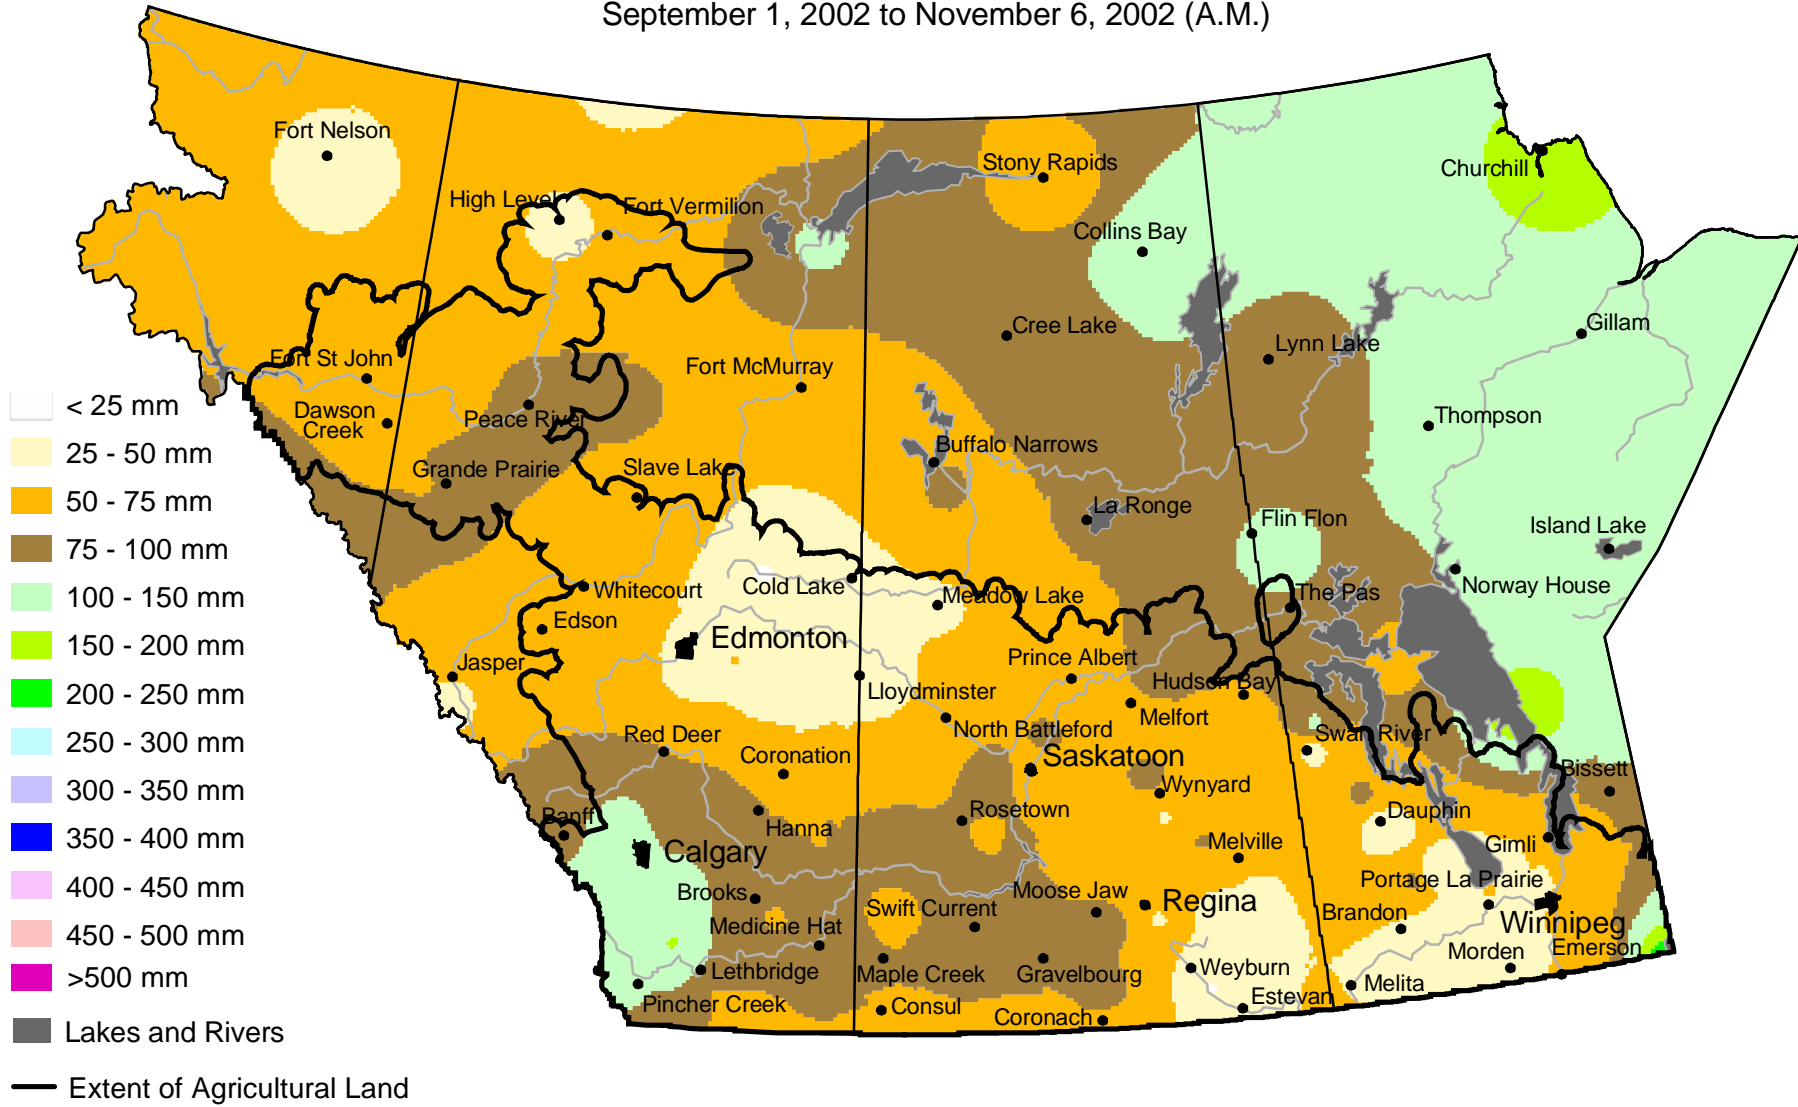

Accumulated Precipitation

September 1, 2002 to November 6, 2002 (A.M.)

www.agr.gc.ca/pfra/drought

Prepared by Agriculture and Agri-Food Canada (PFRA) using data from the Timely Climate Monitoring Network and the many federal and provincial agencies and volunteers that support it.