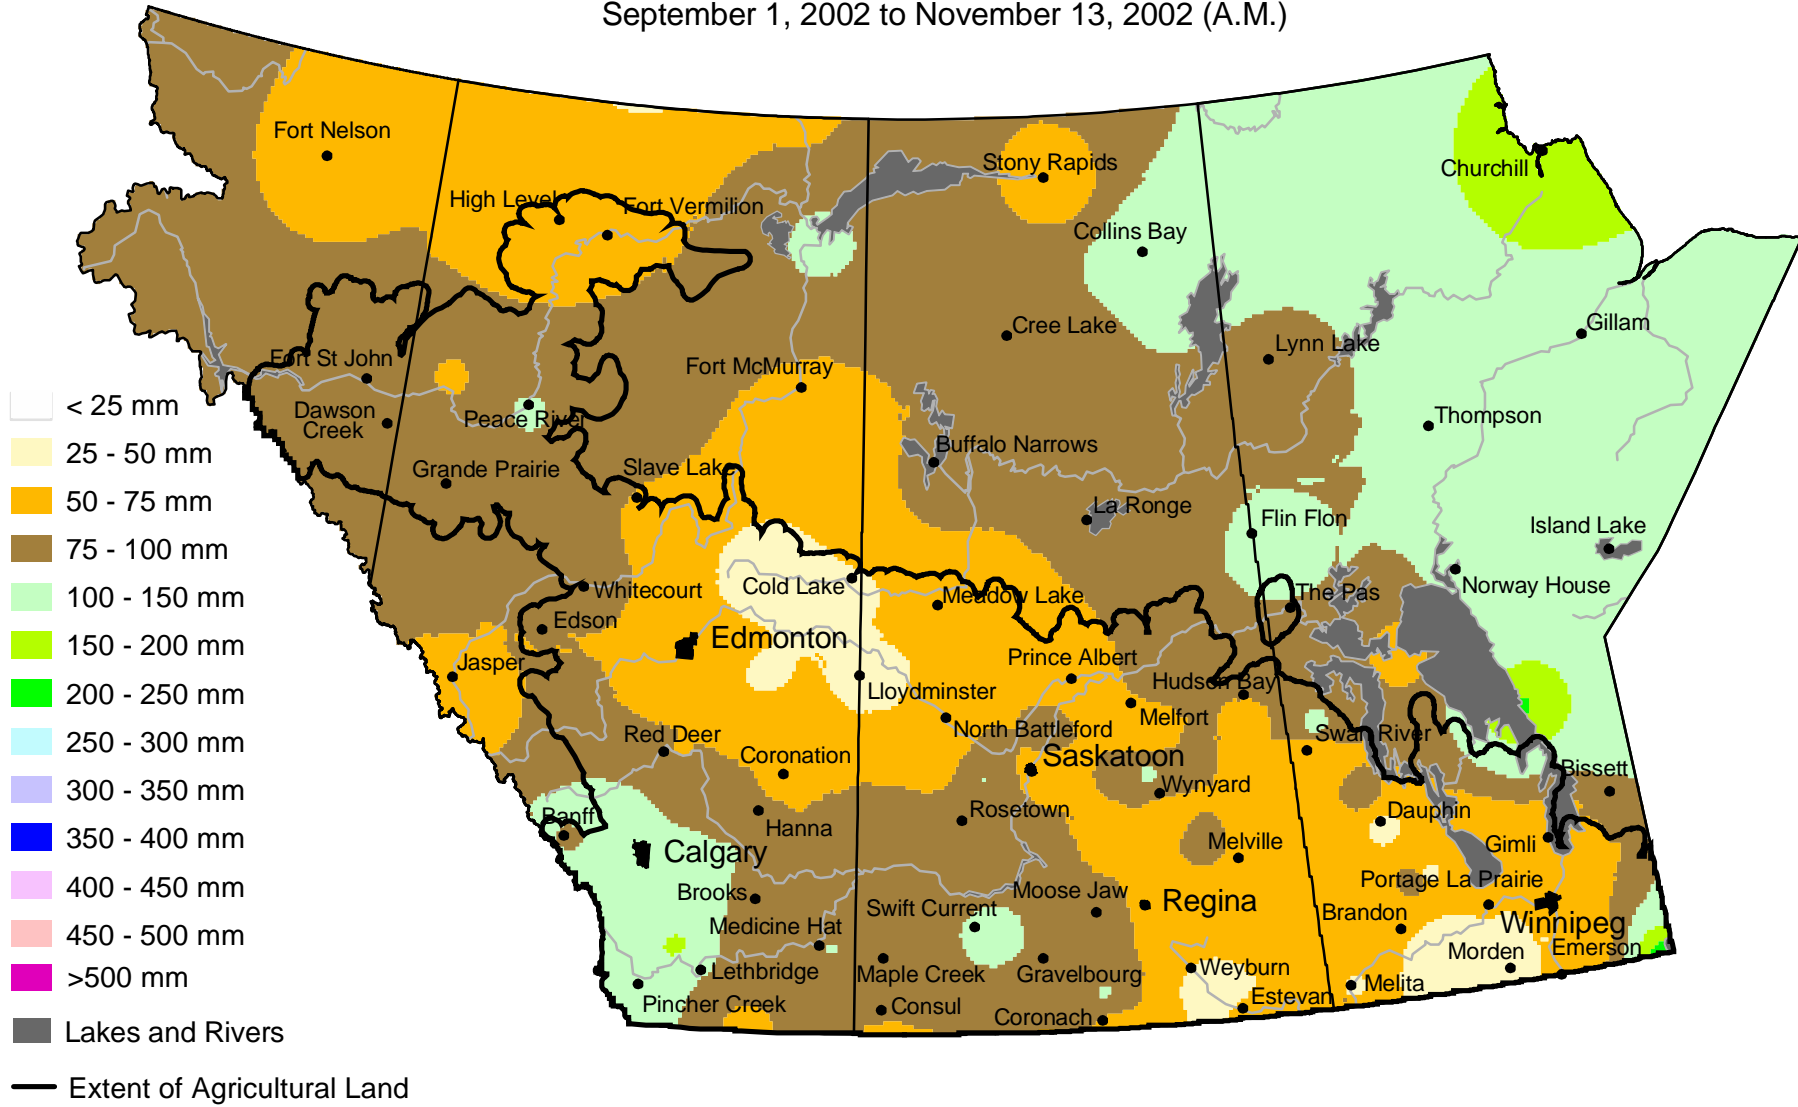

Accumulated Precipitation

September 1, 2002 to November 13, 2002 (A.M.)

www.agr.gc.ca/pfra/drought

Prepared by Agriculture and Agri-Food Canada (PFRA) using data from the Timely Climate Monitoring Network and the many federal and provincial agencies and volunteers that support it.