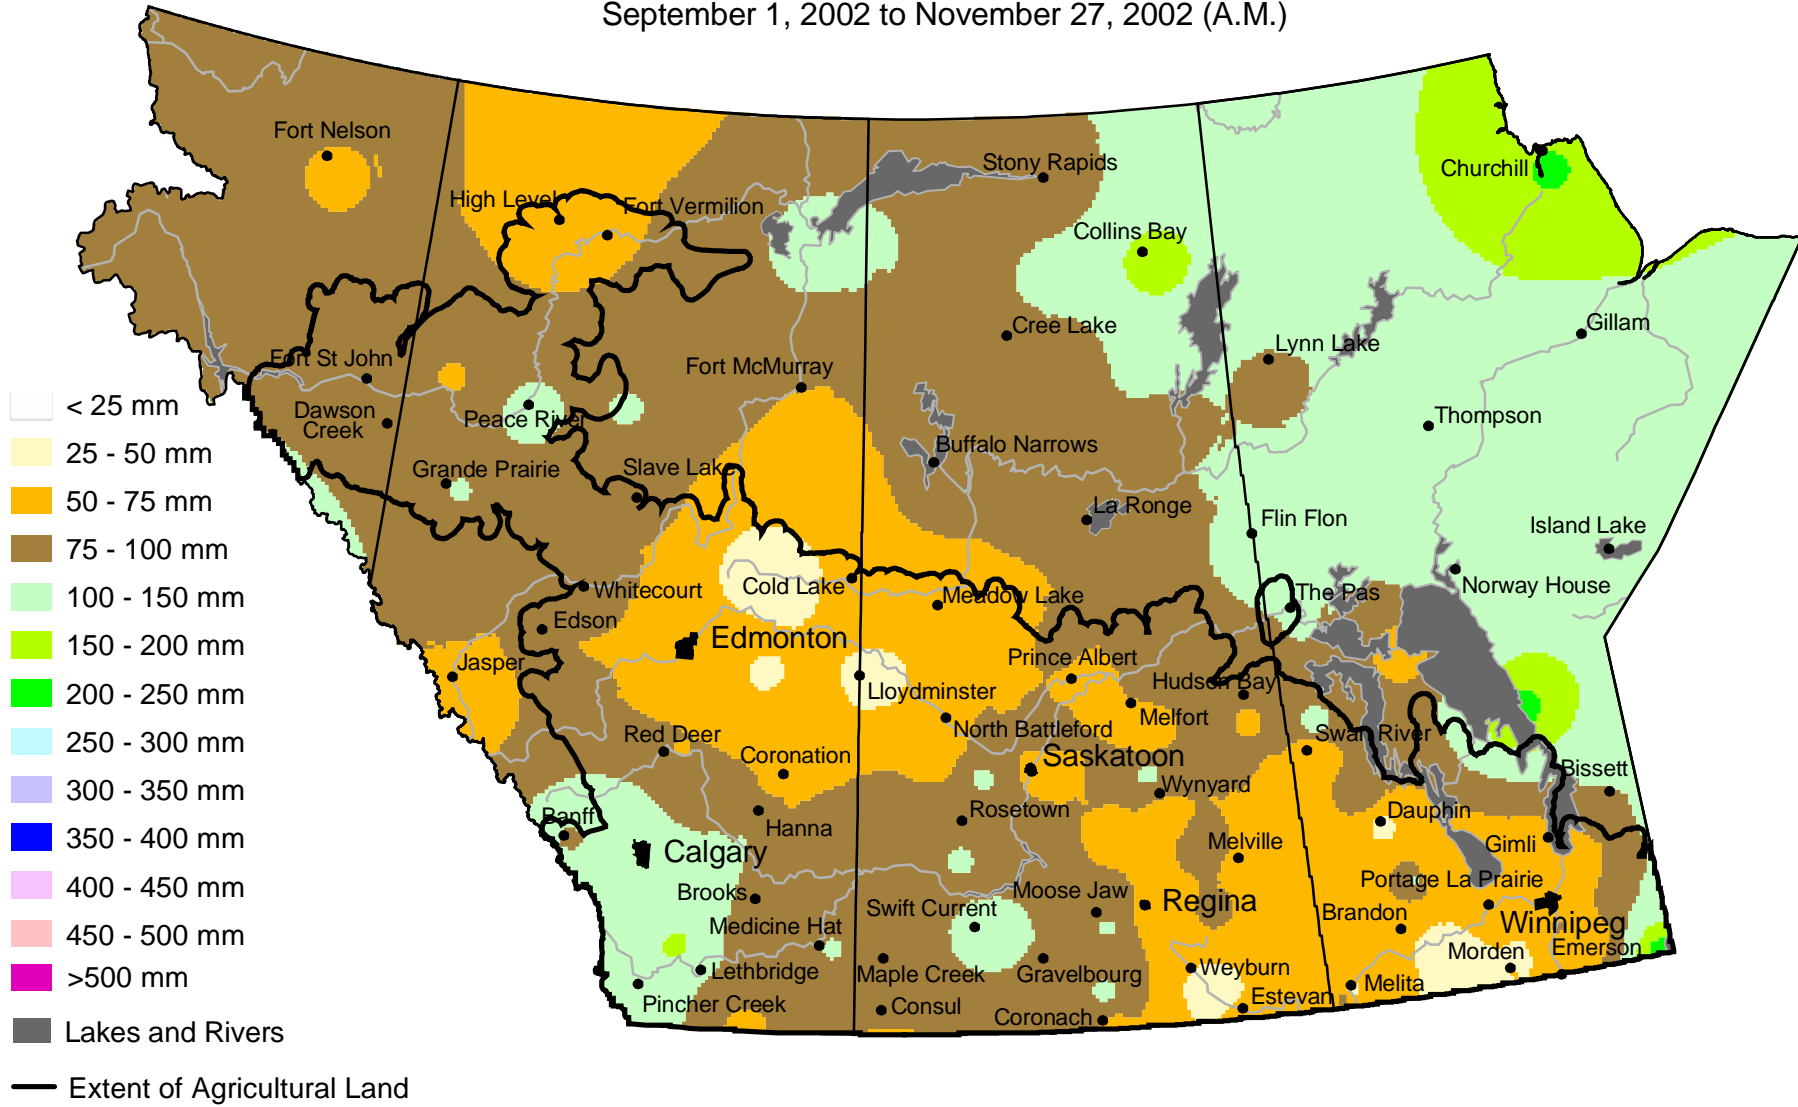

Accumulated Precipitation

September 1, 2002 to November 27, 2002 (A.M.)

www.agr.gc.ca/pfra/drought

Prepared by Agriculture and Agri-Food Canada (PFRA) using data from the Timely Climate Monitoring Network and the many federal and provincial agencies and volunteers that support it.