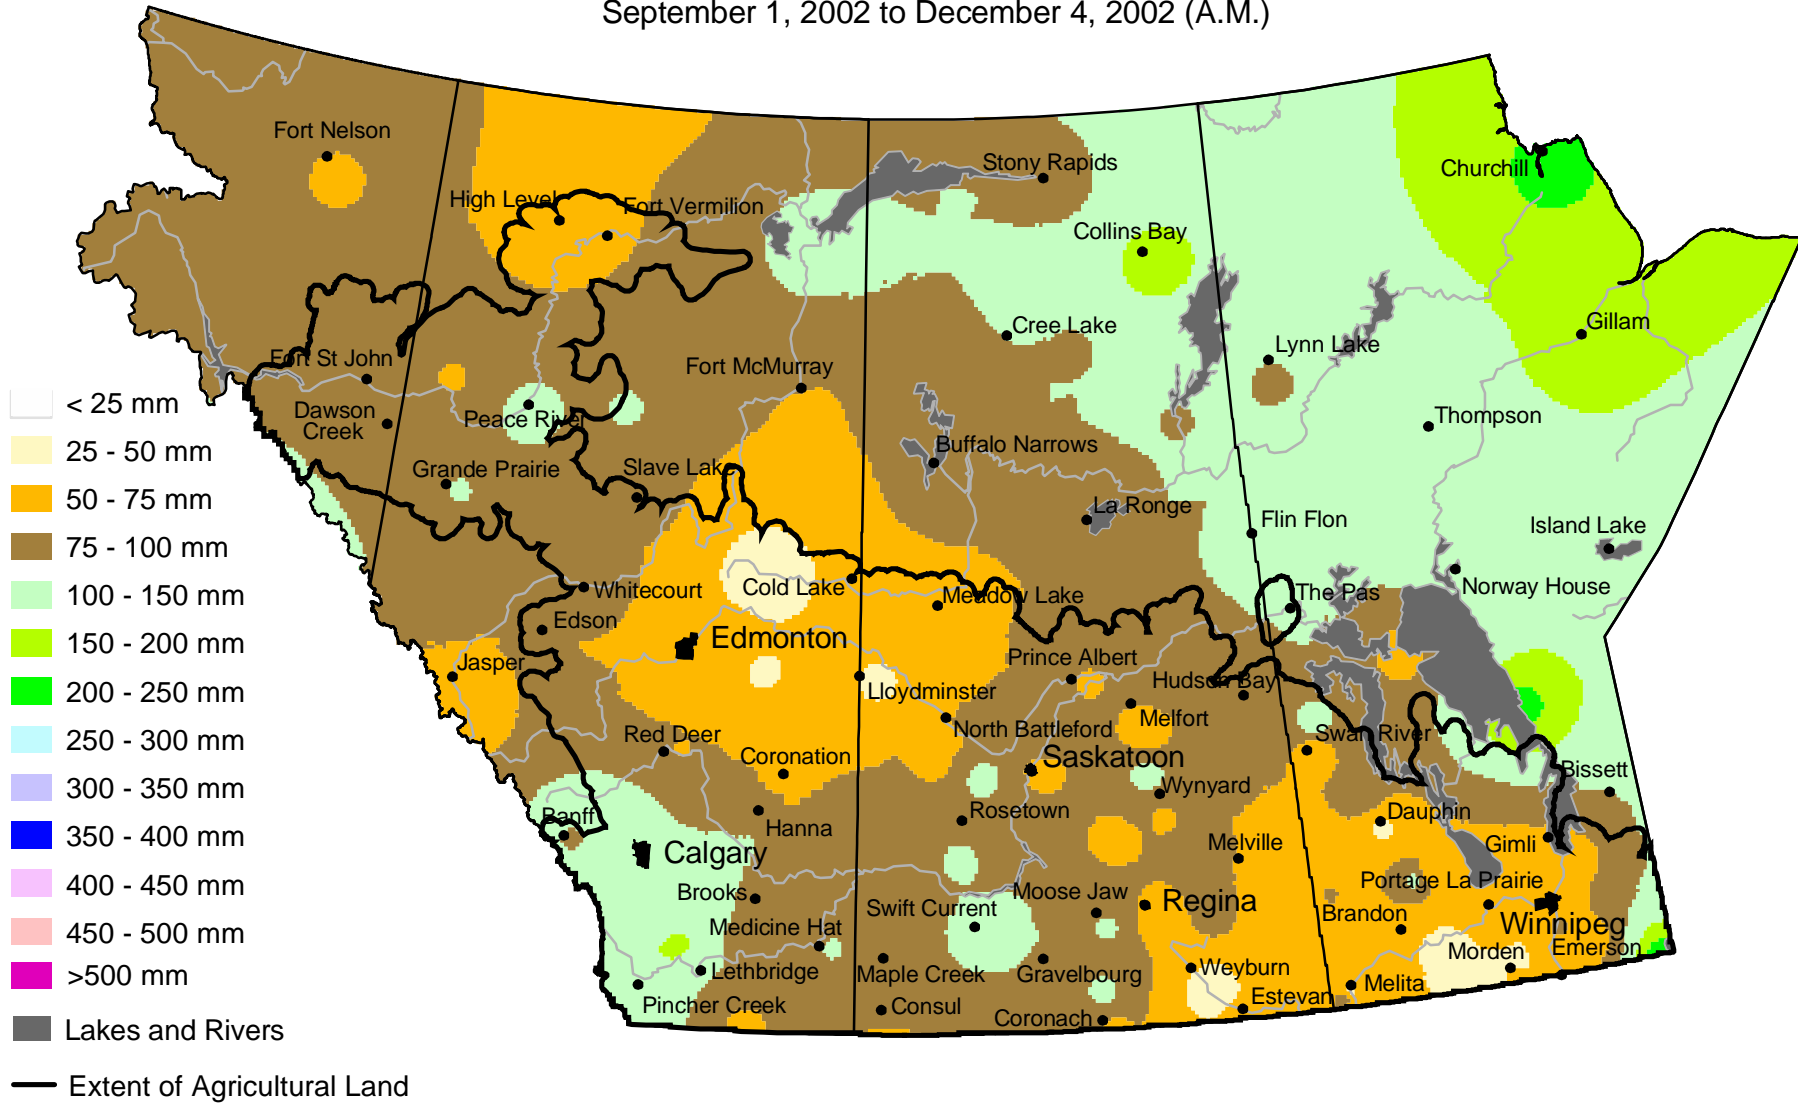

Accumulated Precipitation

September 1, 2002 to December 4, 2002 (A.M.)

www.agr.gc.ca/pfra/drought

Prepared by Agriculture and Agri-Food Canada (PFRA) using data from the Timely Climate Monitoring Network and the many federal and provincial agencies and volunteers that support it.