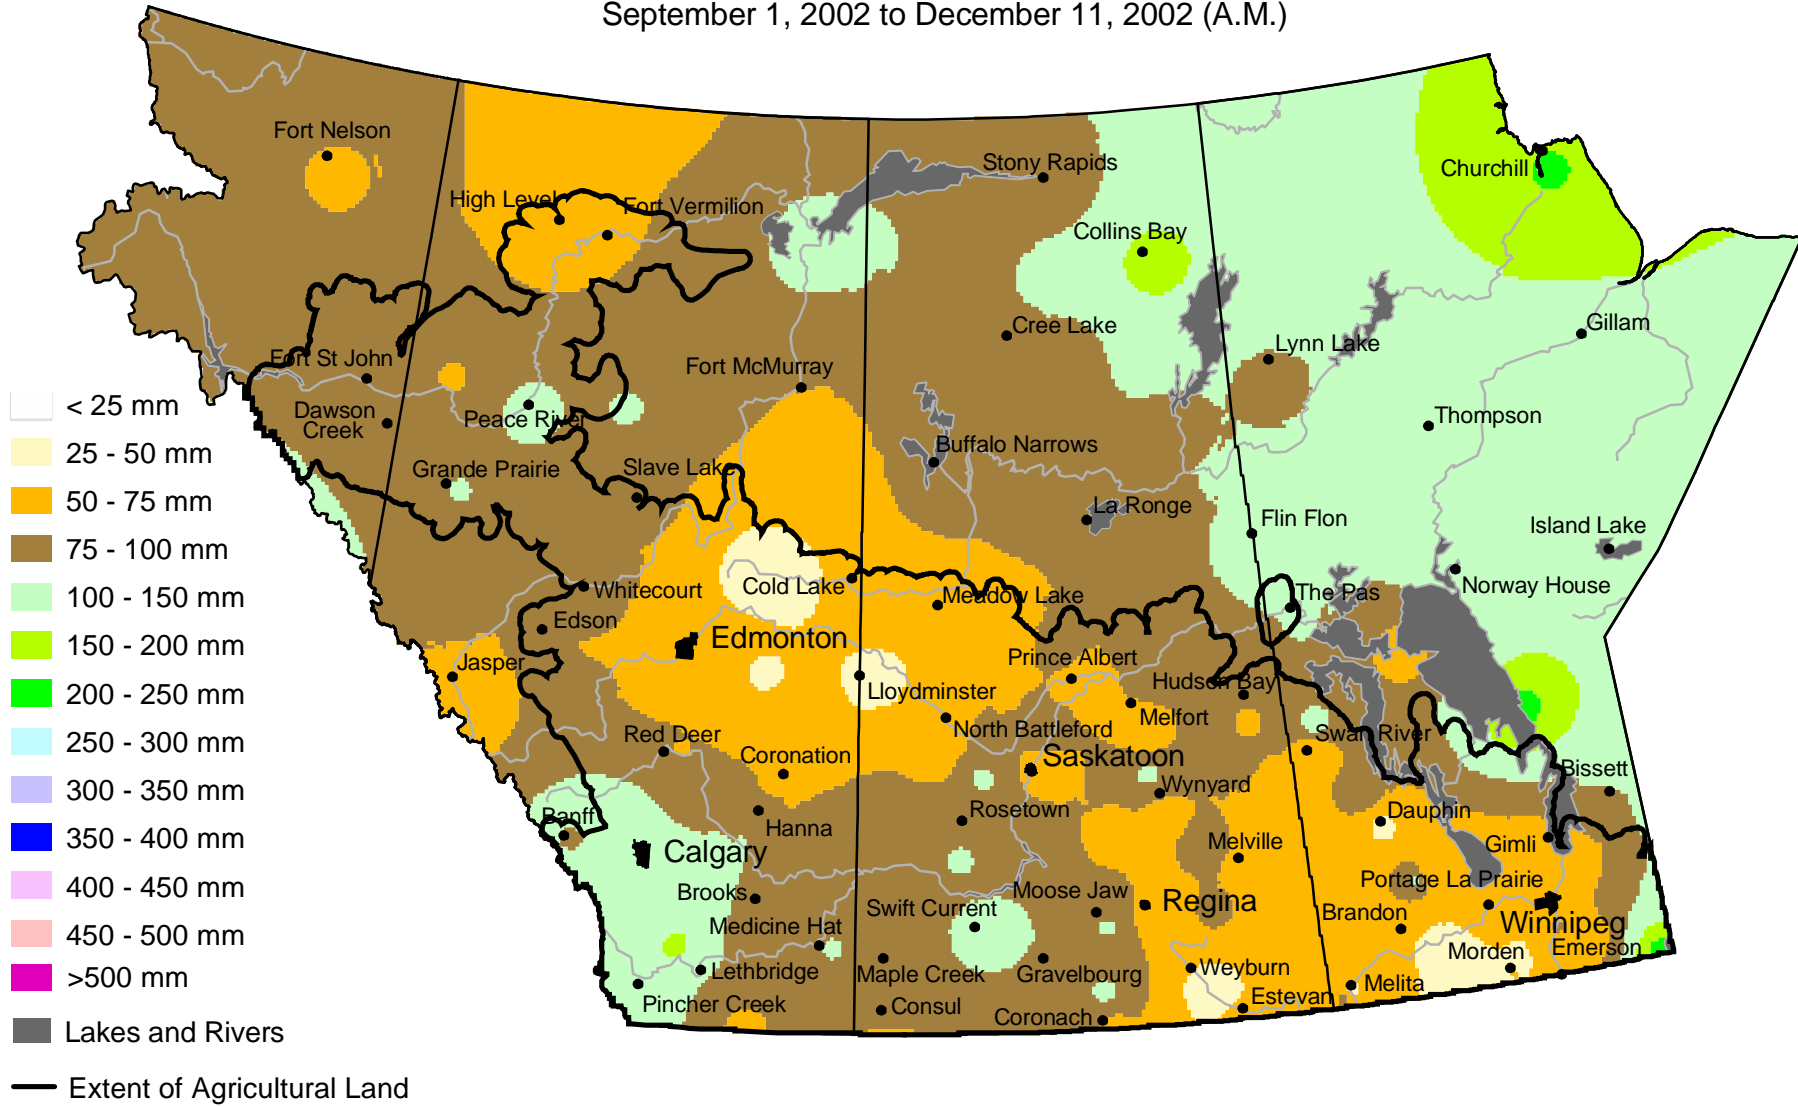

Accumulated Precipitation

September 1, 2002 to December 11, 2002 (A.M.)

www.agr.gc.ca/pfra/drought

Prepared by Agriculture and Agri-Food Canada (PFRA) using data from the Timely Climate Monitoring Network and the many federal and provincial agencies and volunteers that support it.