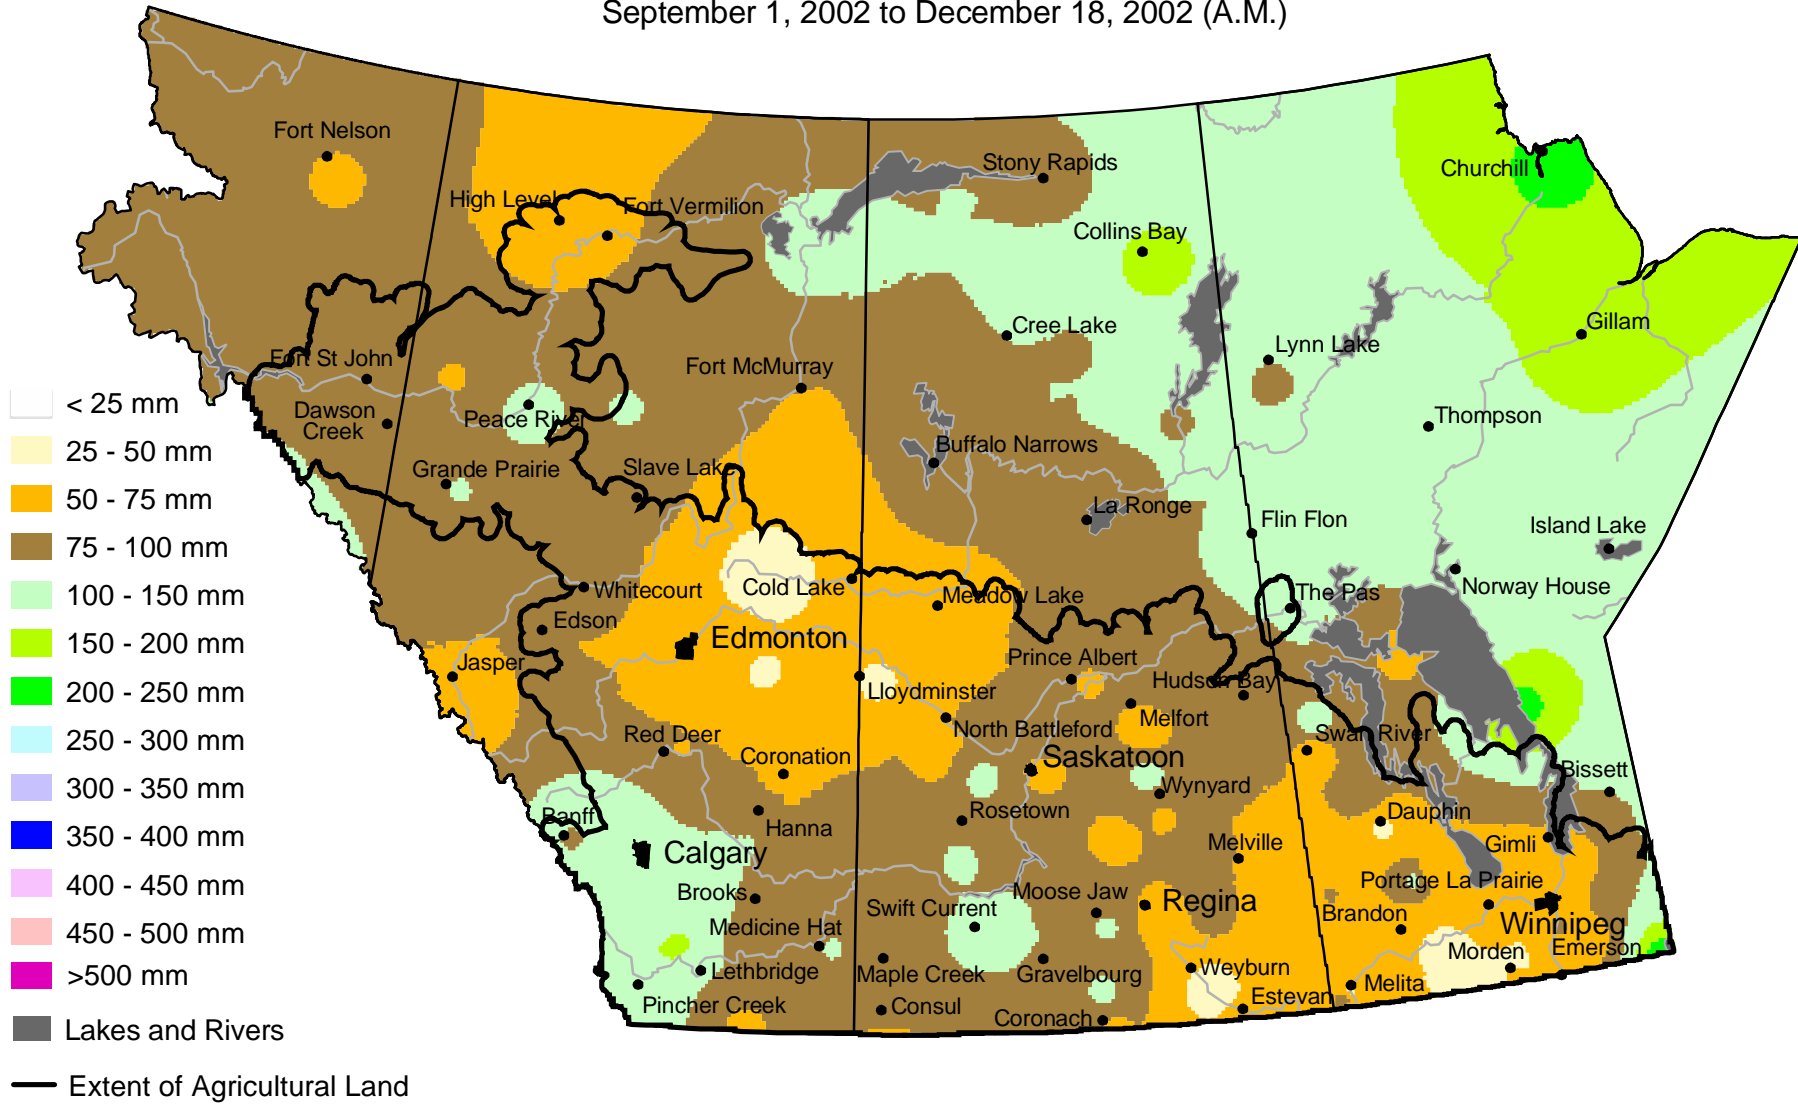

Accumulated Precipitation

September 1, 2002 to December 18, 2002 (A.M.)

www.agr.gc.ca/pfra/drought

Prepared by Agriculture and Agri-Food Canada (PFRA) using data from the Timely Climate Monitoring Network and the many federal and provincial agencies and volunteers that support it.