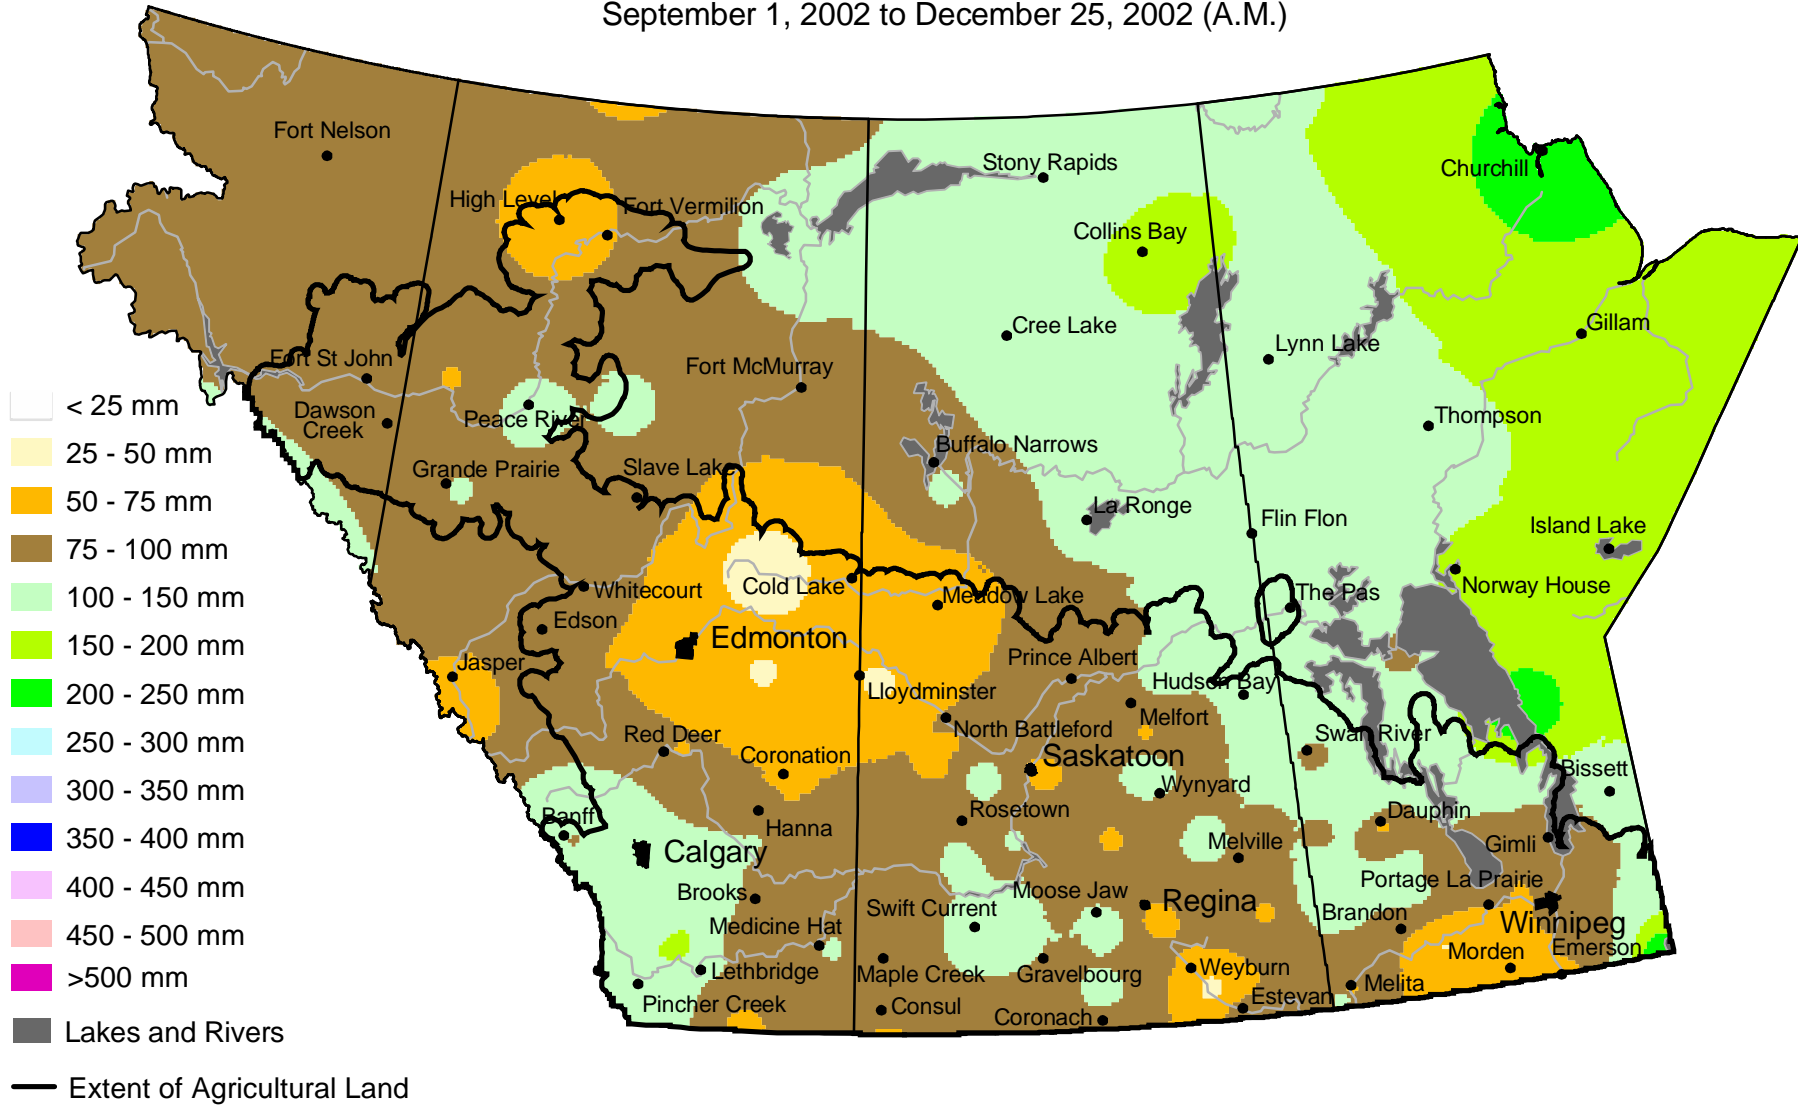

Accumulated Precipitation

September 1, 2002 to December 25, 2002 (A.M.)

www.agr.gc.ca/pfra/drought

Prepared by Agriculture and Agri-Food Canada (PFRA) using data from the Timely Climate Monitoring Network and the many federal and provincial agencies and volunteers that support it.