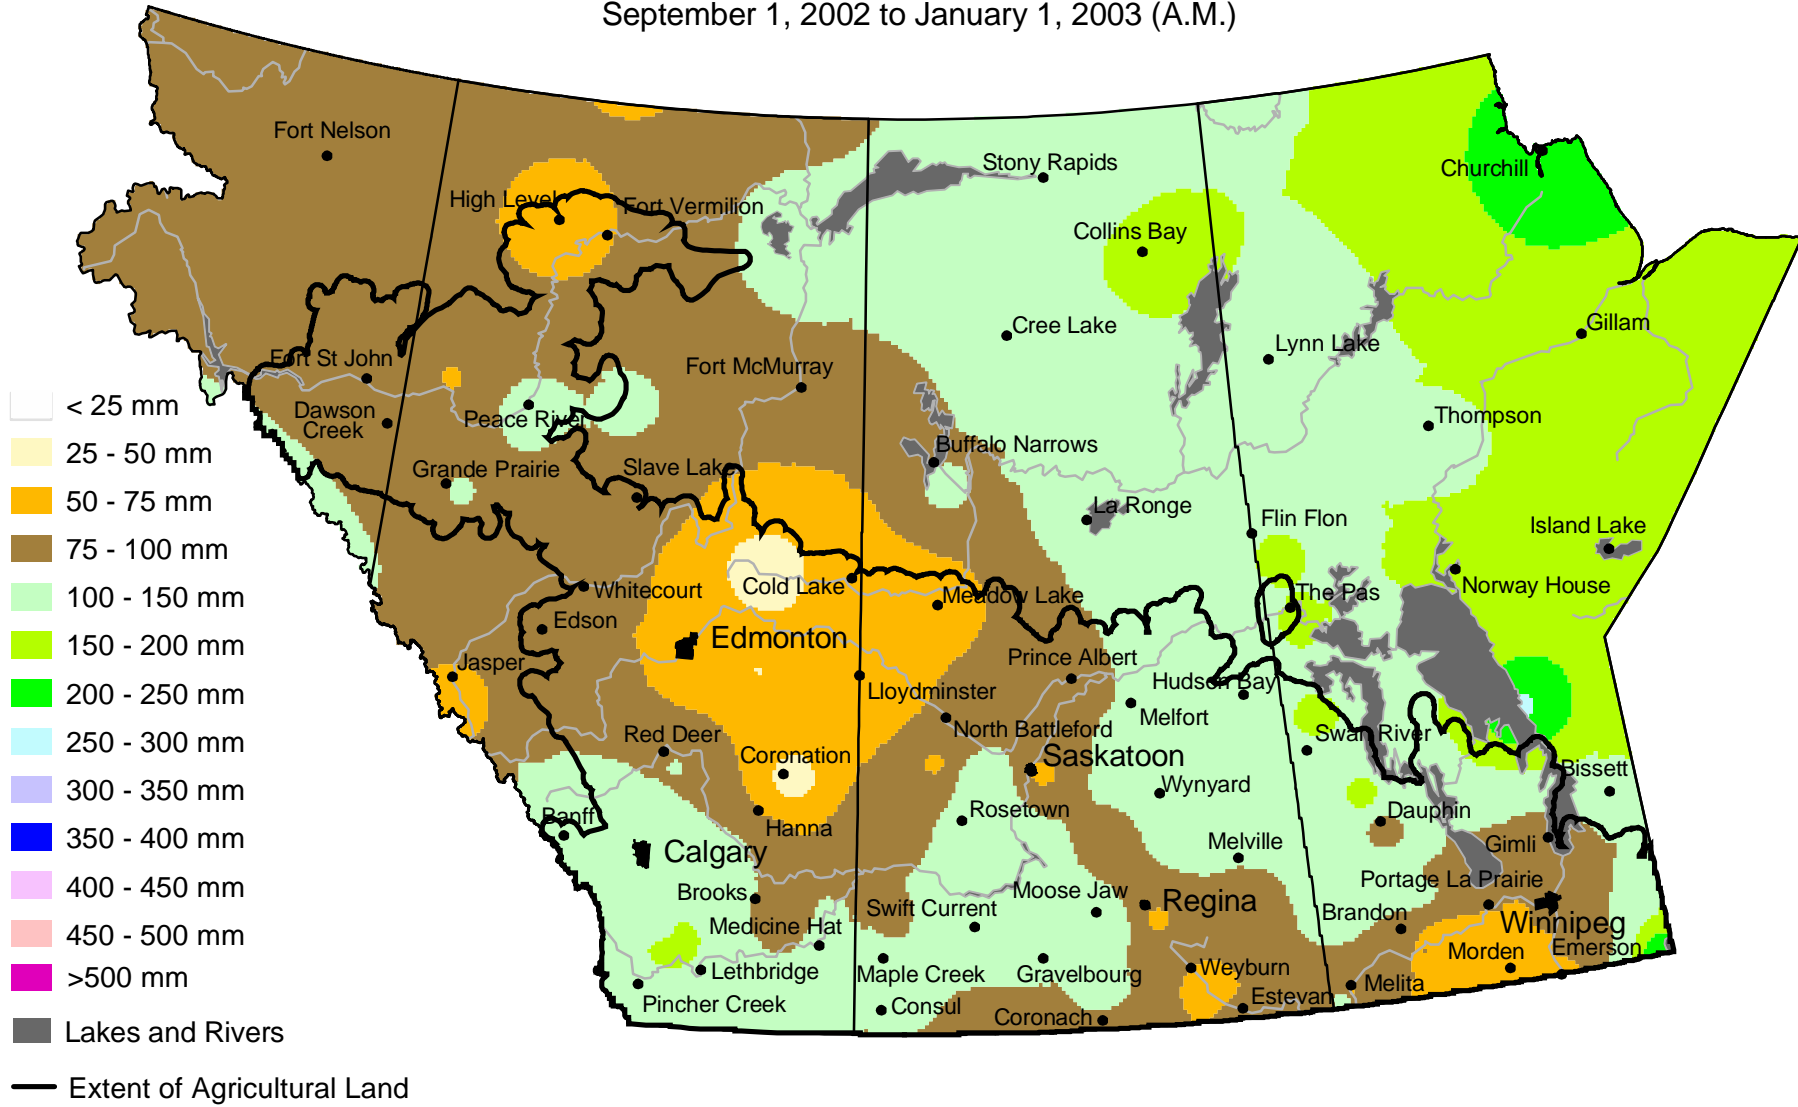

Accumulated Precipitation

September 1, 2002 to January 1, 2003 (A.M.)

www.agr.gc.ca/pfra/drought

Prepared by Agriculture and Agri-Food Canada (PFRA) using data from the Timely Climate Monitoring Network and the many federal and provincial agencies and volunteers that support it.