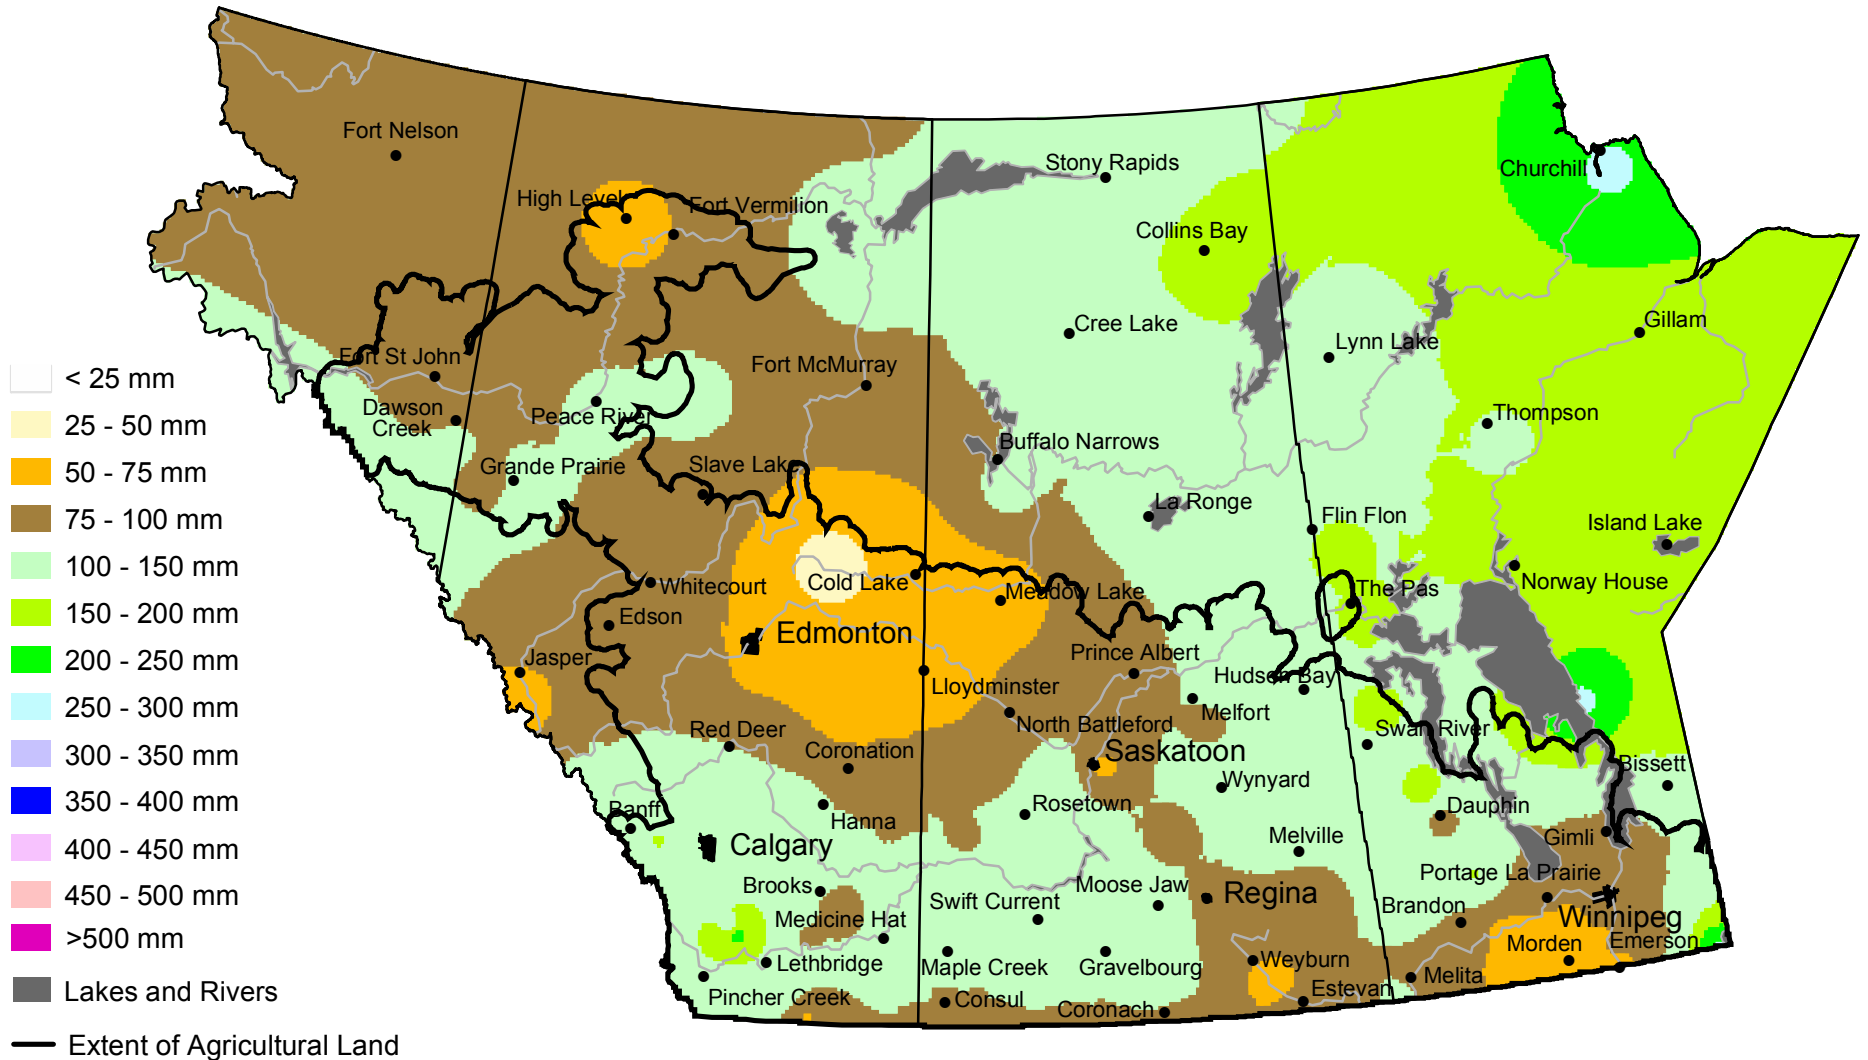

Accumulated Precipitation

September 1, 2002 to January 15, 2003 (A.M.)

www.agr.gc.ca/pfra/drought

Prepared by Agriculture and Agri-Food Canada (PFRA) using data from the Timely Climate Monitoring Network and the many federal and provincial agencies and volunteers that support it.