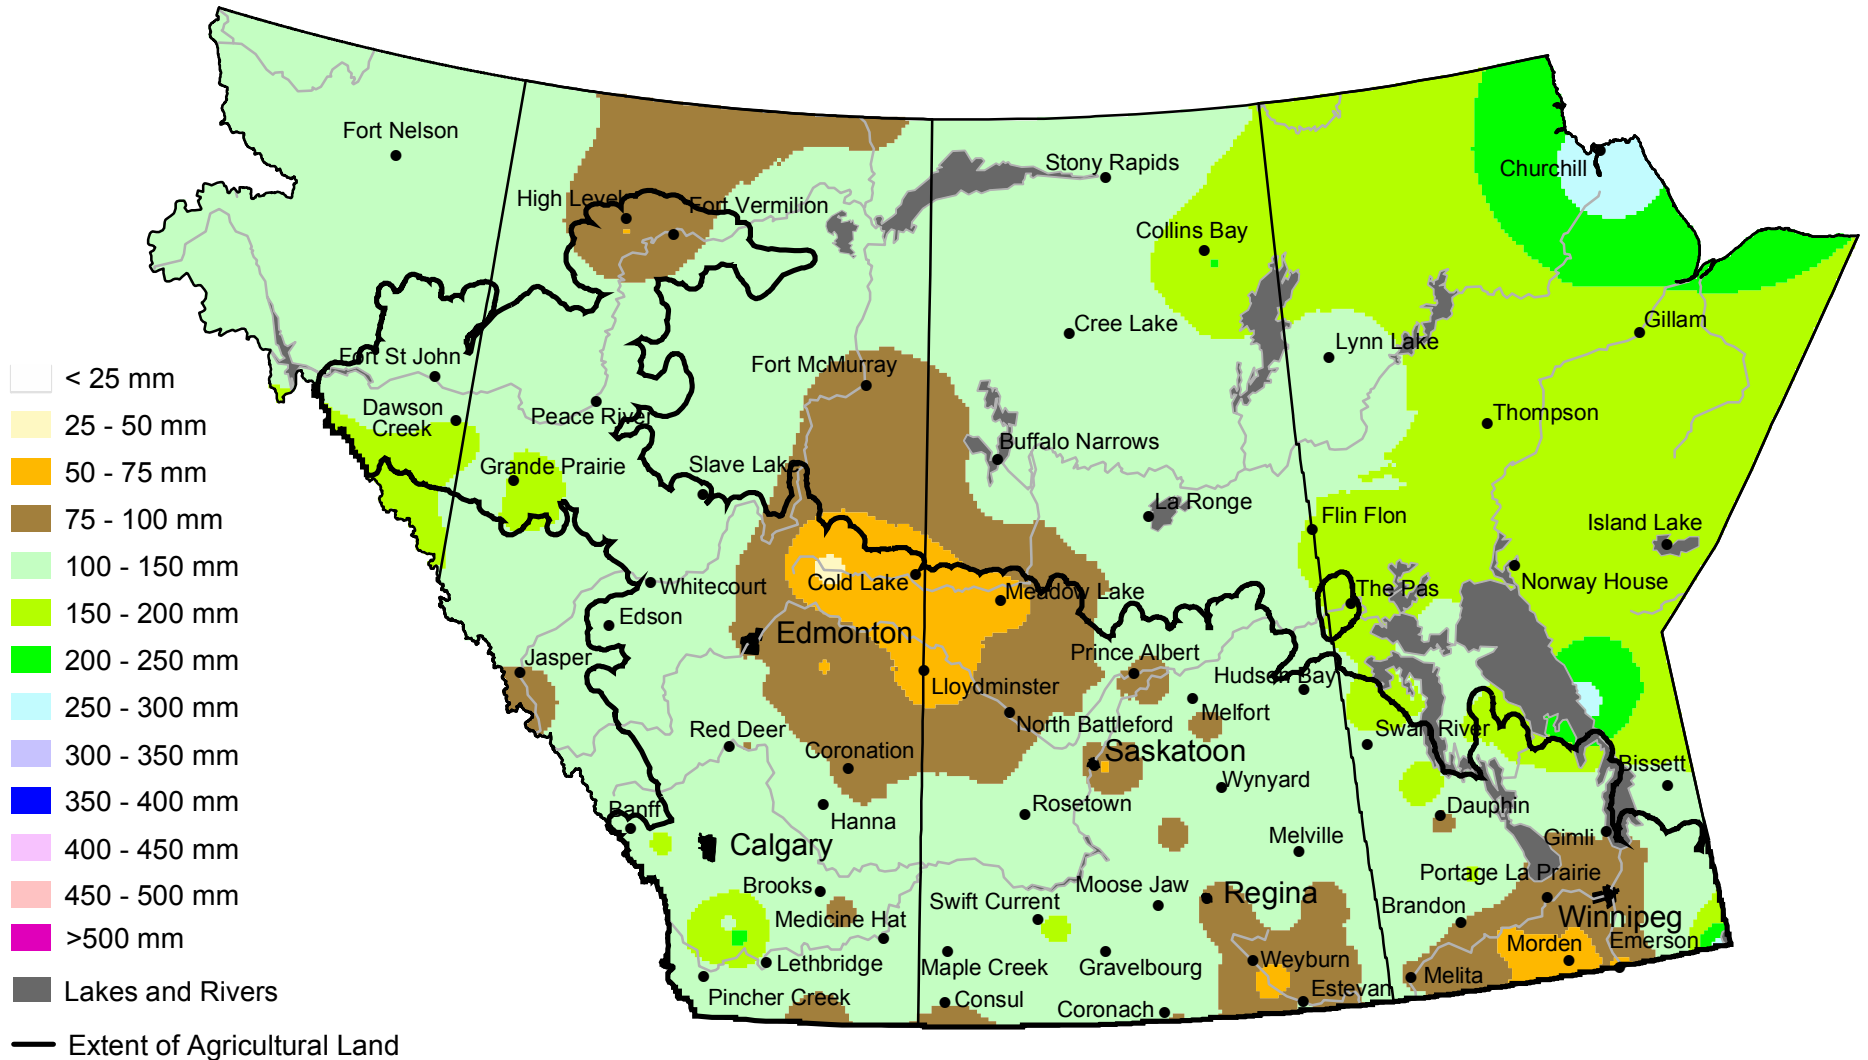

Accumulated Precipitation

September 1, 2002 to January 29, 2003 (A.M.)

www.agr.gc.ca/pfra/drought

Prepared by Agriculture and Agri-Food Canada (PFRA) using data from the Timely Climate Monitoring Network and the many federal and provincial agencies and volunteers that support it.