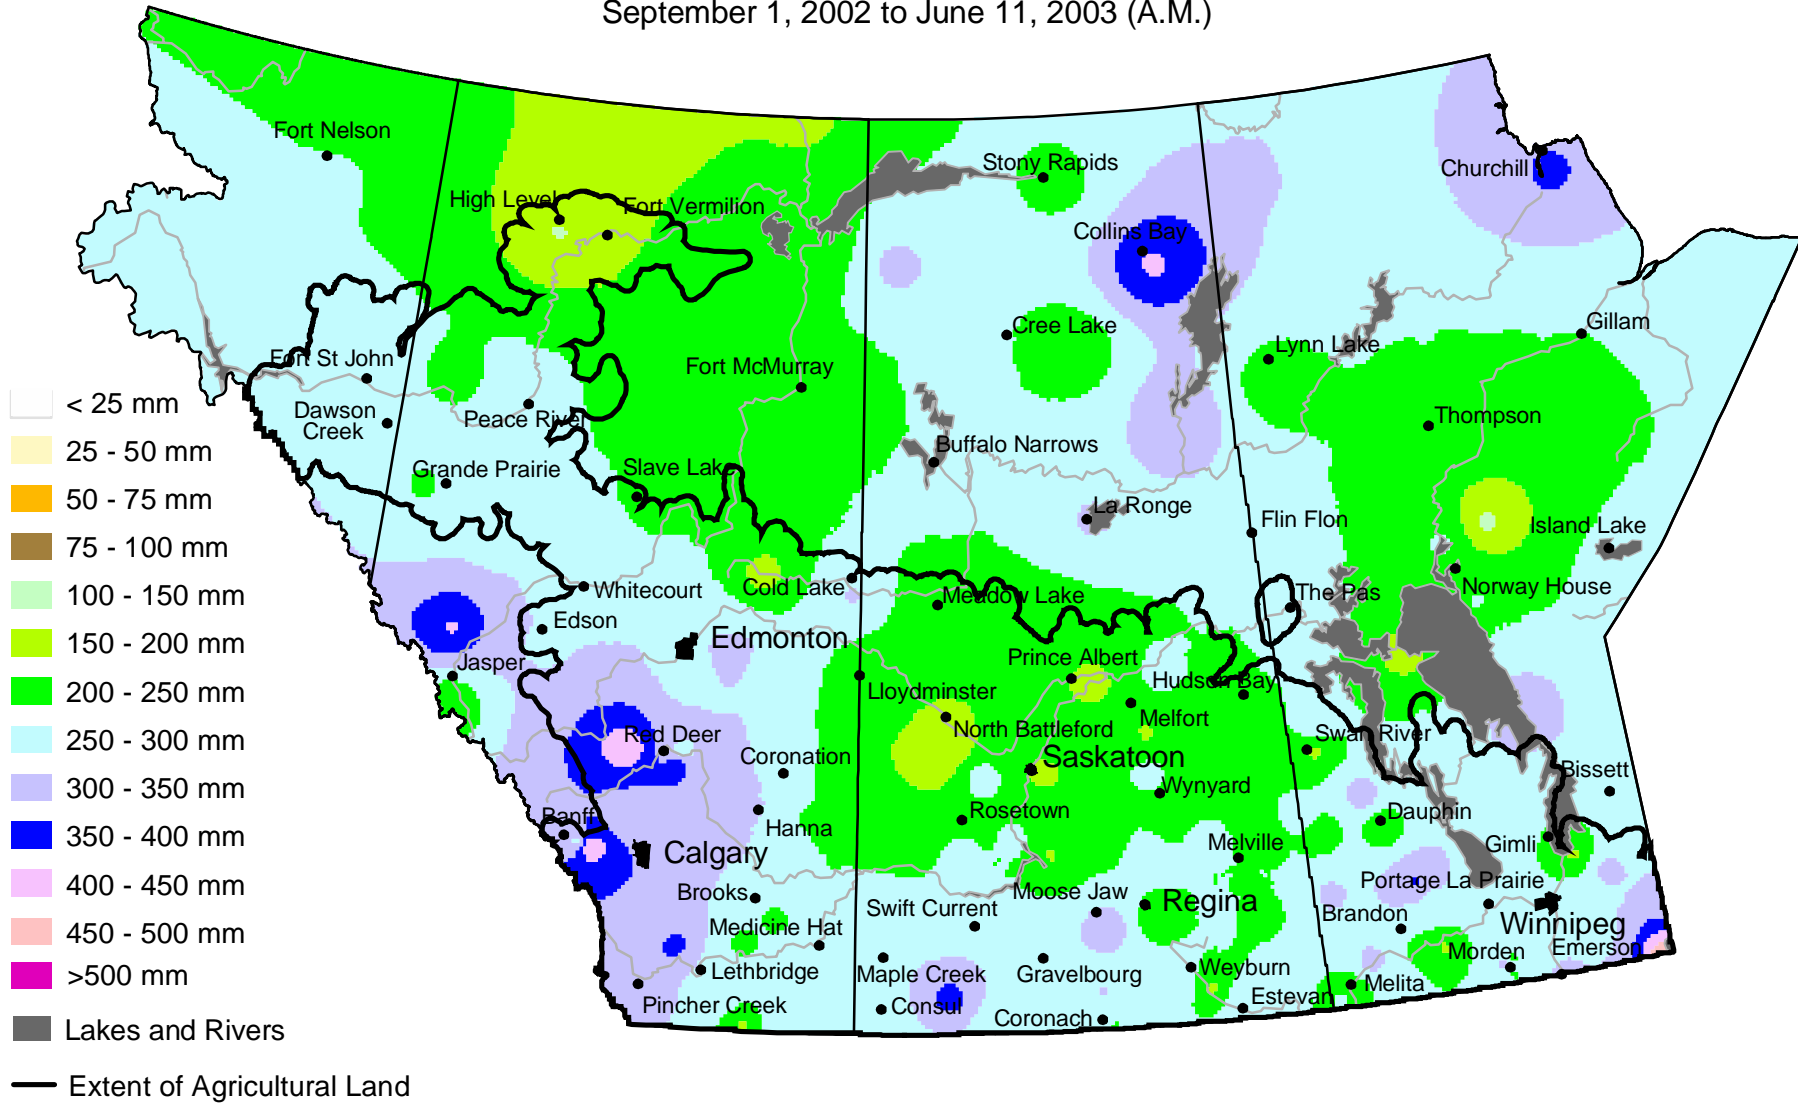

Accumulated Precipitation

September 1, 2002 to June 11, 2003 (A.M.)

www.agr.gc.ca/pfra/drought

Prepared by Agriculture and Agri-Food Canada (PFRA) using data from the Timely Climate Monitoring Network and the many federal and provincial agencies and volunteers that support it.