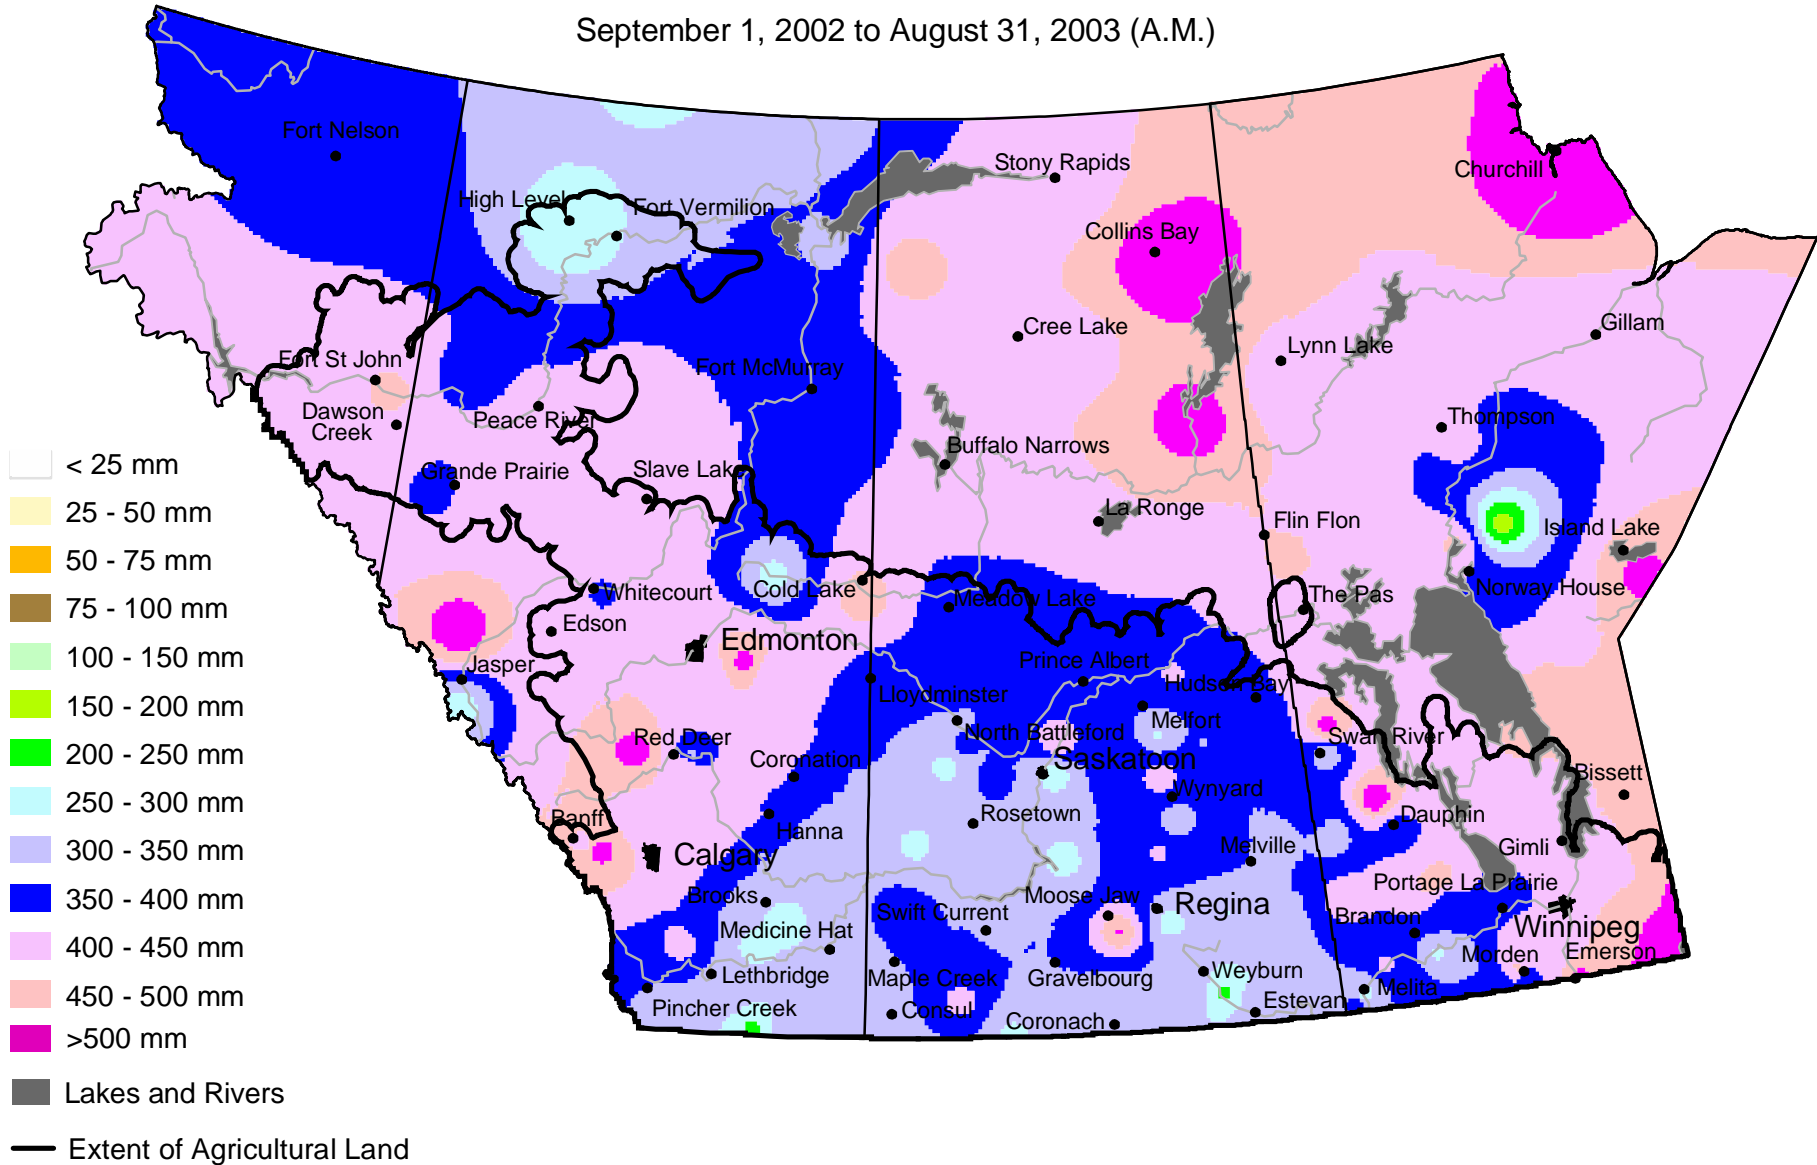

Accumulated Precipitation

September 1, 2002 to August 31, 2003 (A.M.)

Prepared by PFRA (Prairie Farm Rehabilitation Administration) using data from the Timely Climate Monitoring Network and the many federal and provincial agencies and volunteers that support it.