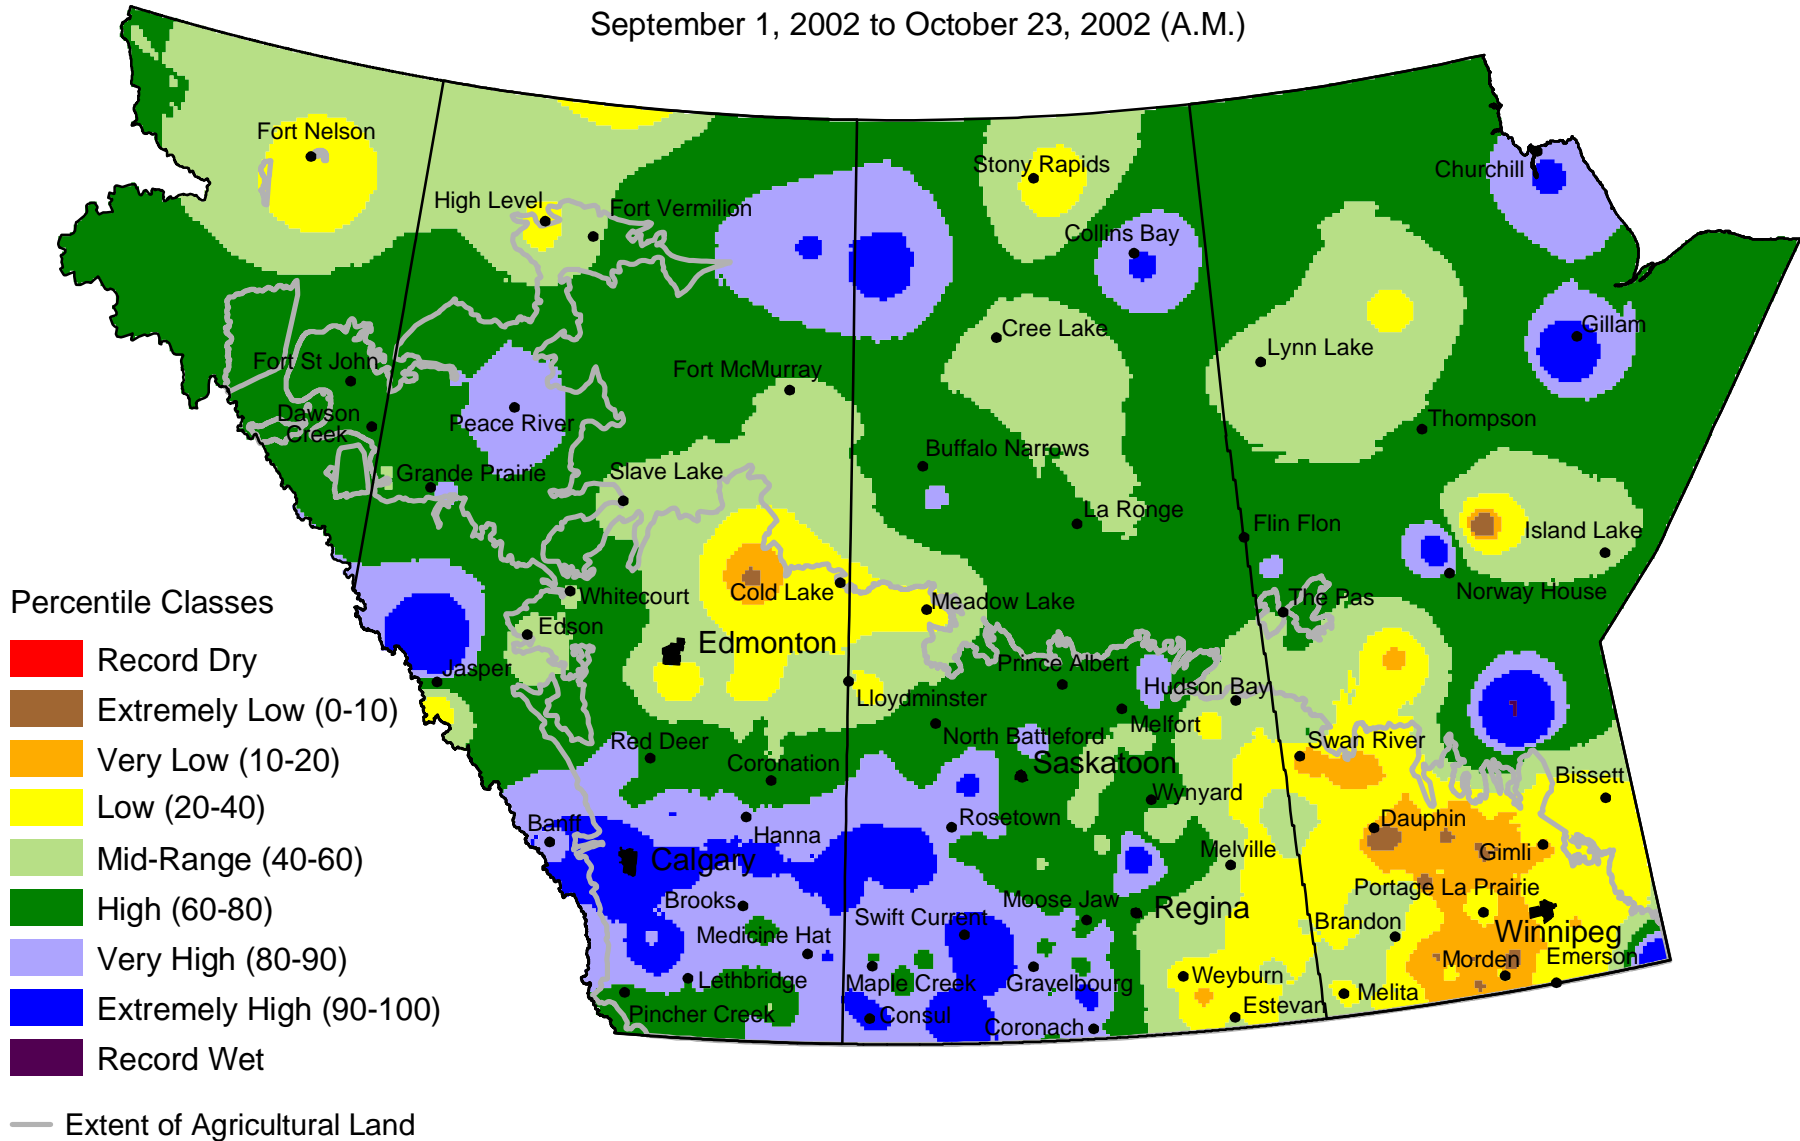

Current Precipitation Compared to Historical Distribution

September 1, 2002 to October 23, 2002 (A.M.)

Prepared by PFRA (Prairie Farm Rehabilitation Administration) using data from the Timely Climate Monitoring Network and the many federal and provincial agencies and volunteers that support it.