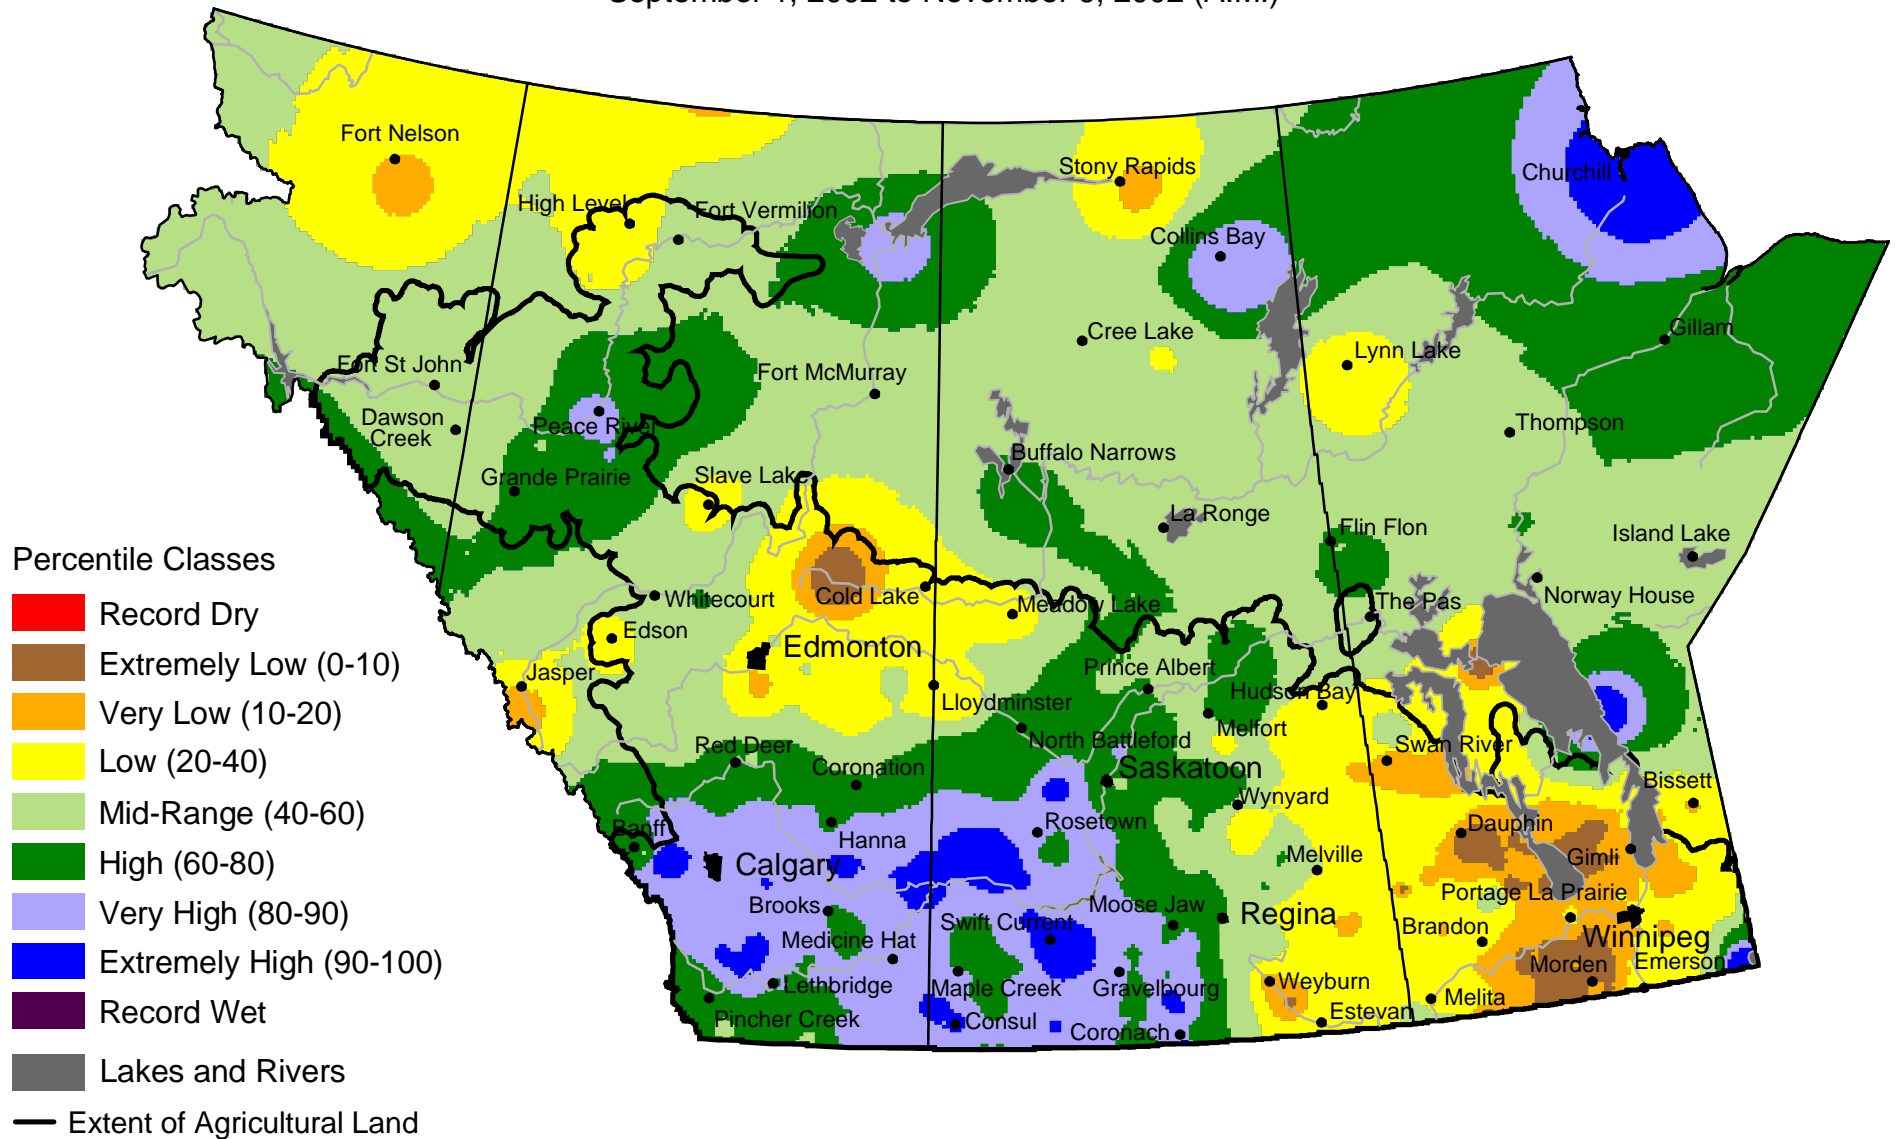

Current Precipitation Compared to Historical Distribution

September 1, 2002 to November 6, 2002 (A.M.)

Prepared by PFRA (Prairie Farm Rehabilitation Administration) using data from the Timely Climate Monitoring Network and the many federal and provincial agencies and volunteers that support it.