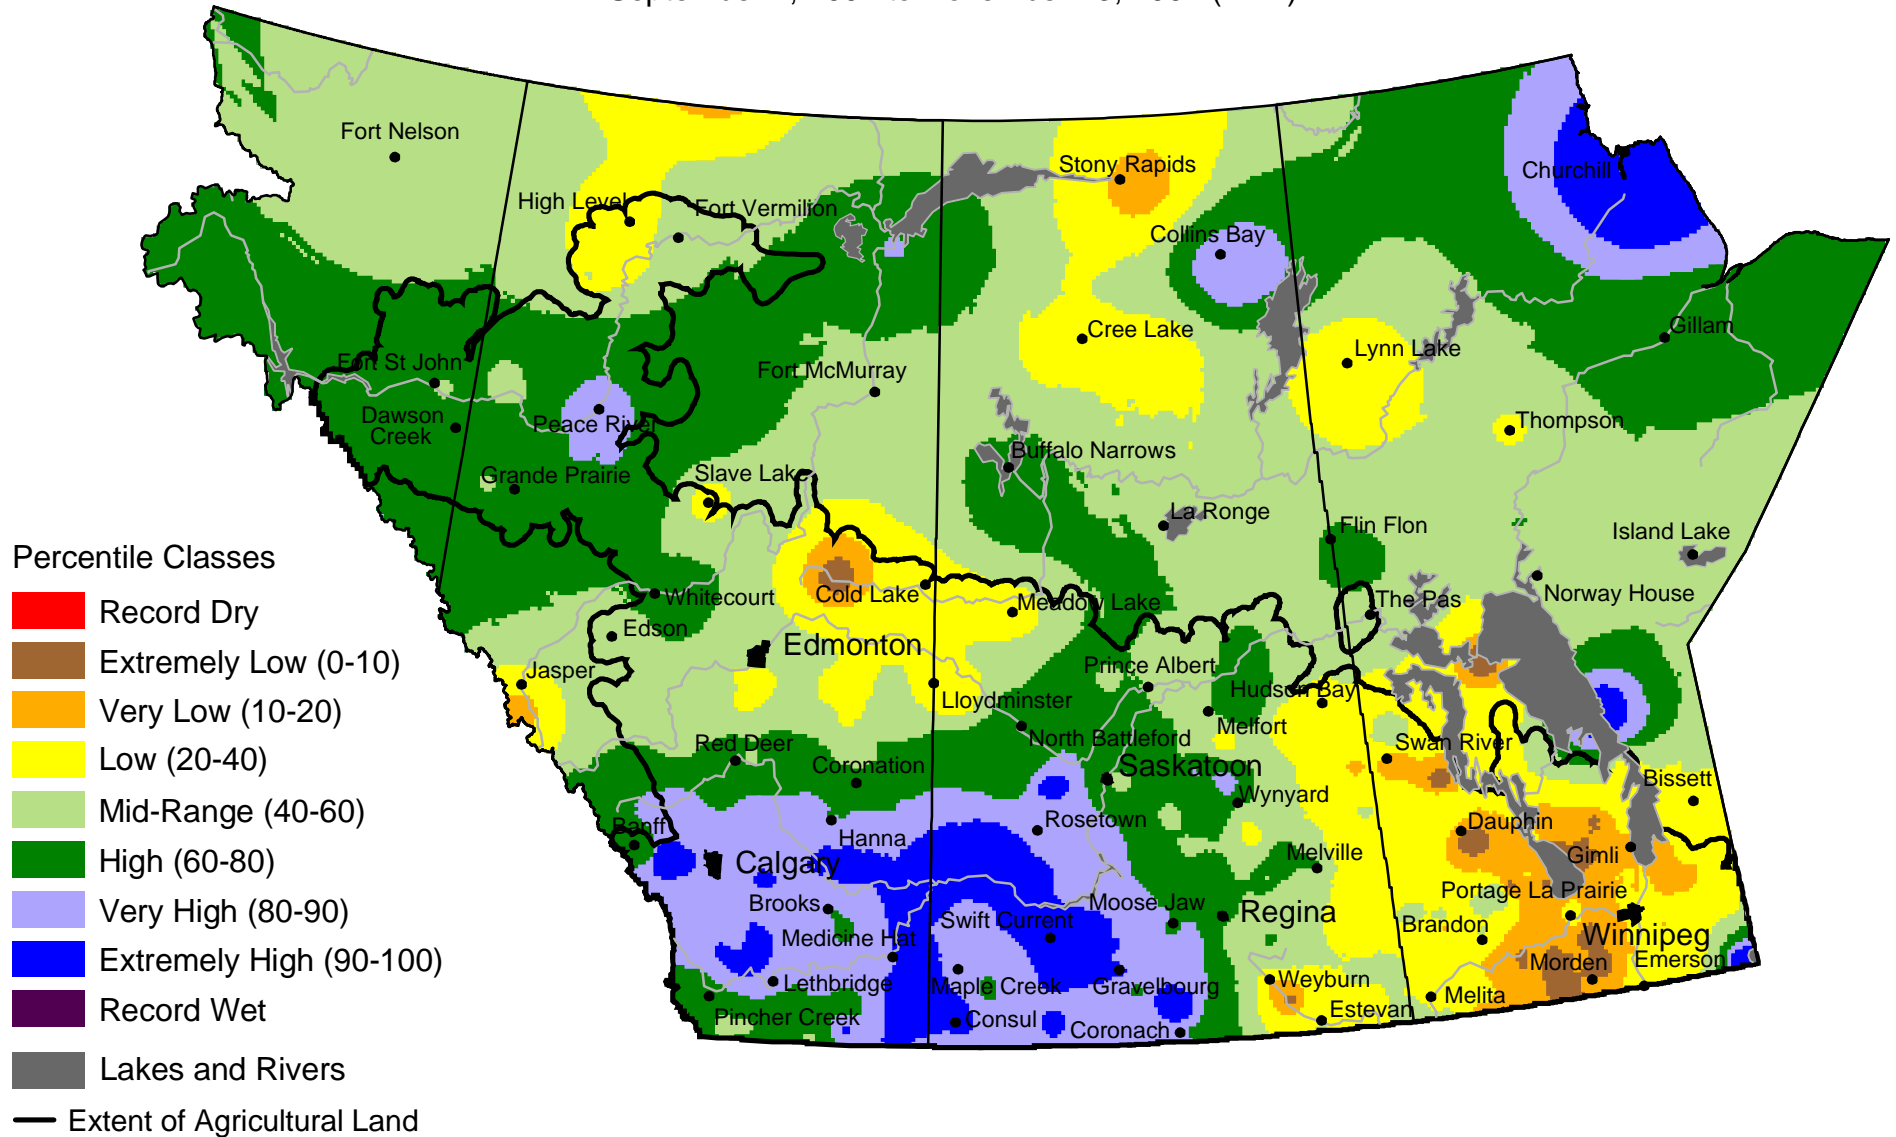

Current Precipitation Compared to Historical Distribution

September 1, 2002 to November 13, 2002 (A.M.)

Prepared by PFRA (Prairie Farm Rehabilitation Administration) using data from the Timely Climate Monitoring Network and the many federal and provincial agencies and volunteers that support it.