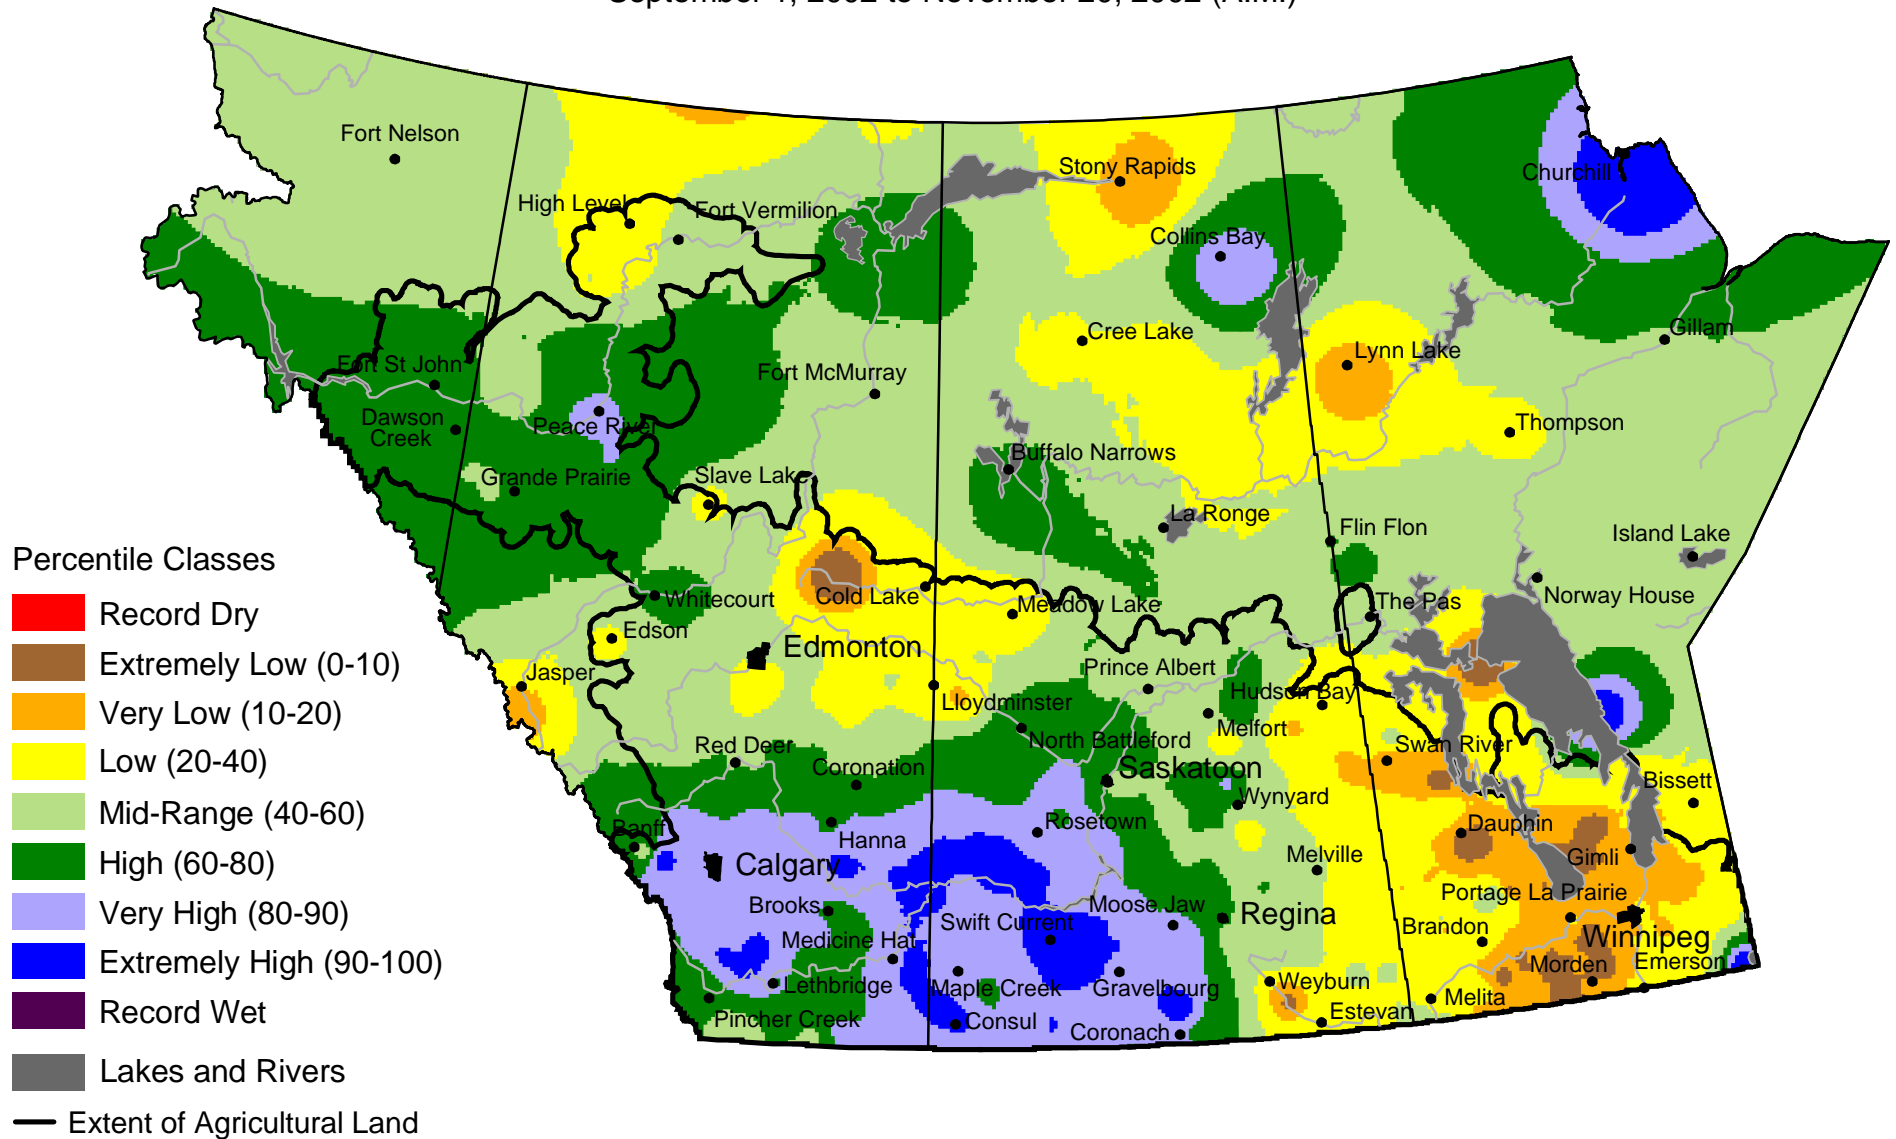

# Current Precipitation Compared to Historical Distribution

September 1, 2002 to November 20, 2002 (A.M.)

Prepared by PFRA (Prairie Farm Rehabilitation Administration) using data from the Timely Climate Monitoring Network and the many federal and provincial agencies and volunteers that support it.