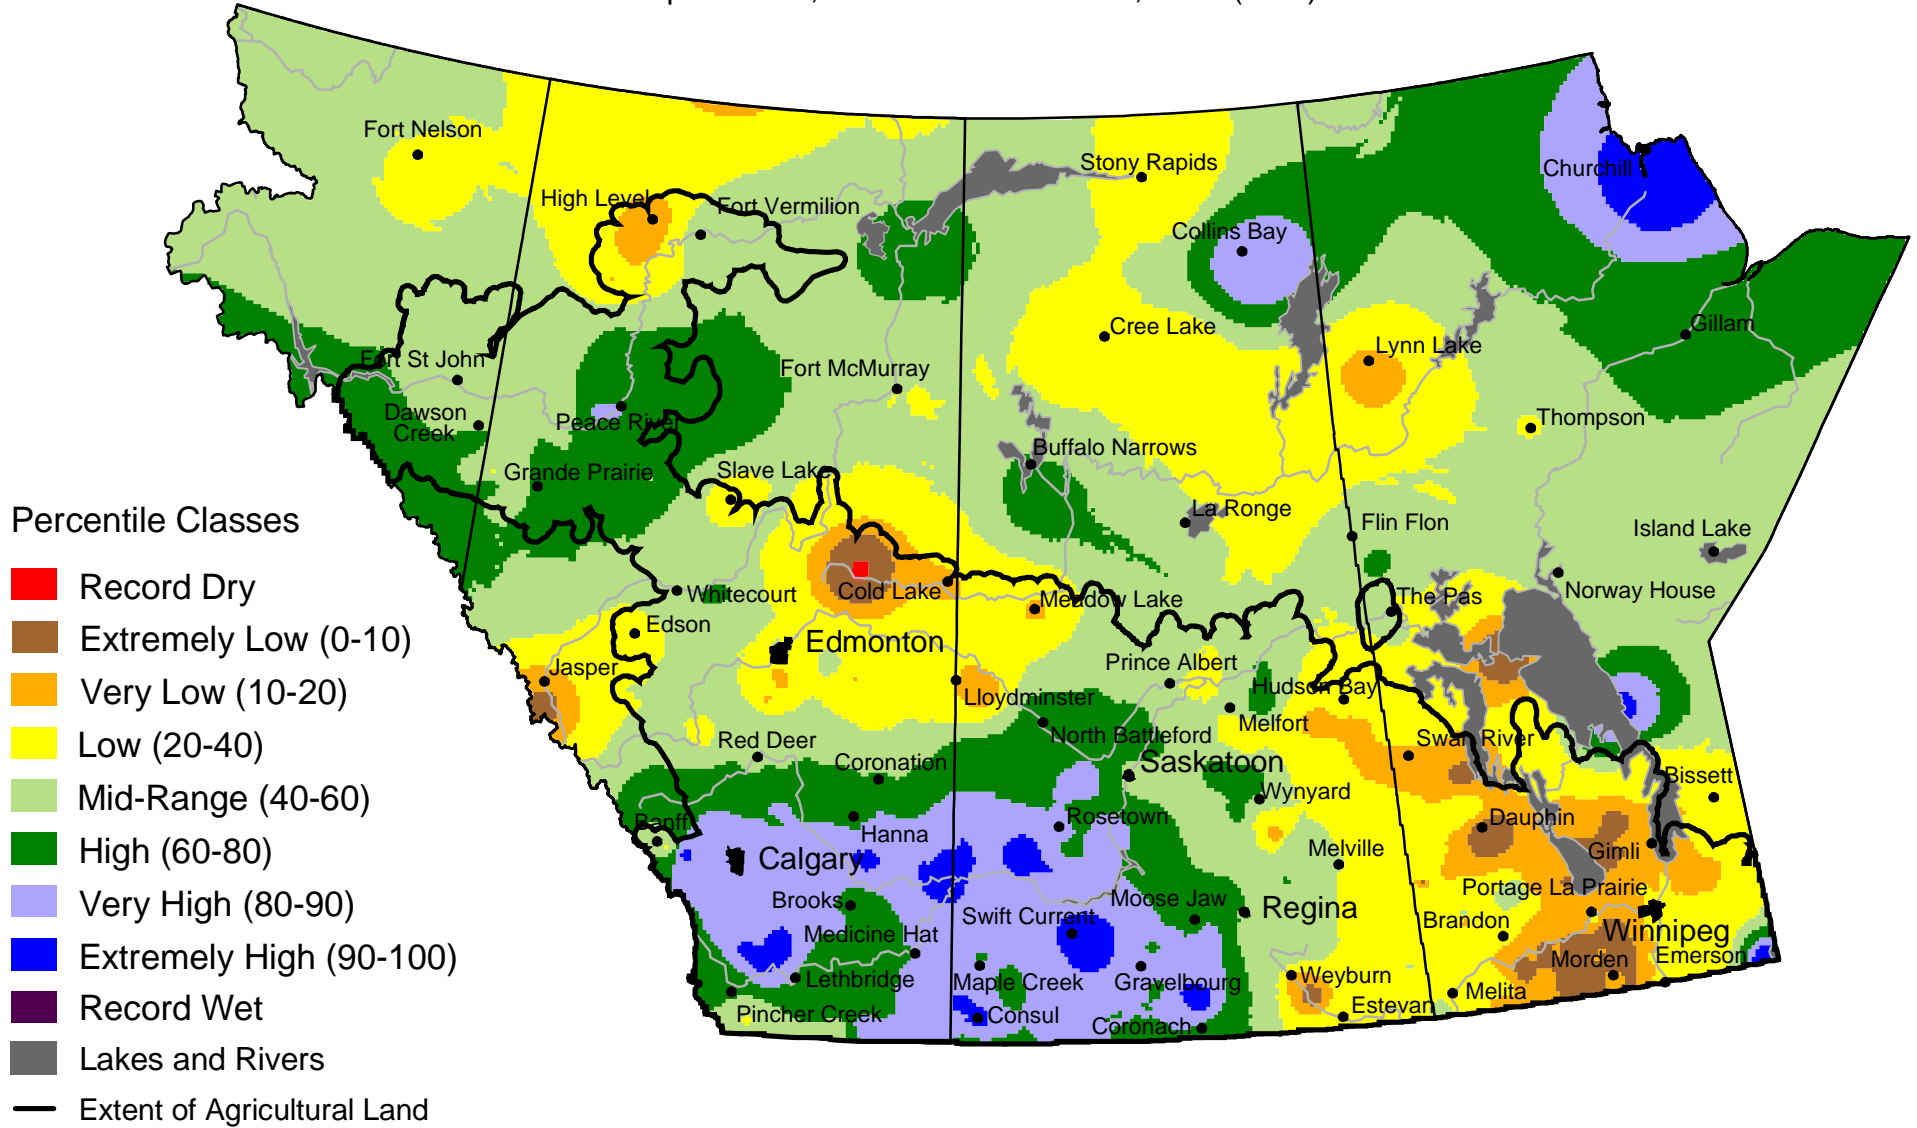

Current Precipitation Compared to Historical Distribution

September 1, 2002 to November 27, 2002 (A.M.)

www.agr.gc.ca/pfra/drought

Prepared by Agriculture and Agri-Food Canada (PFRA) using data from the Timely Climate Monitoring Network and the many federal and provincial agencies and volunteers that support it.