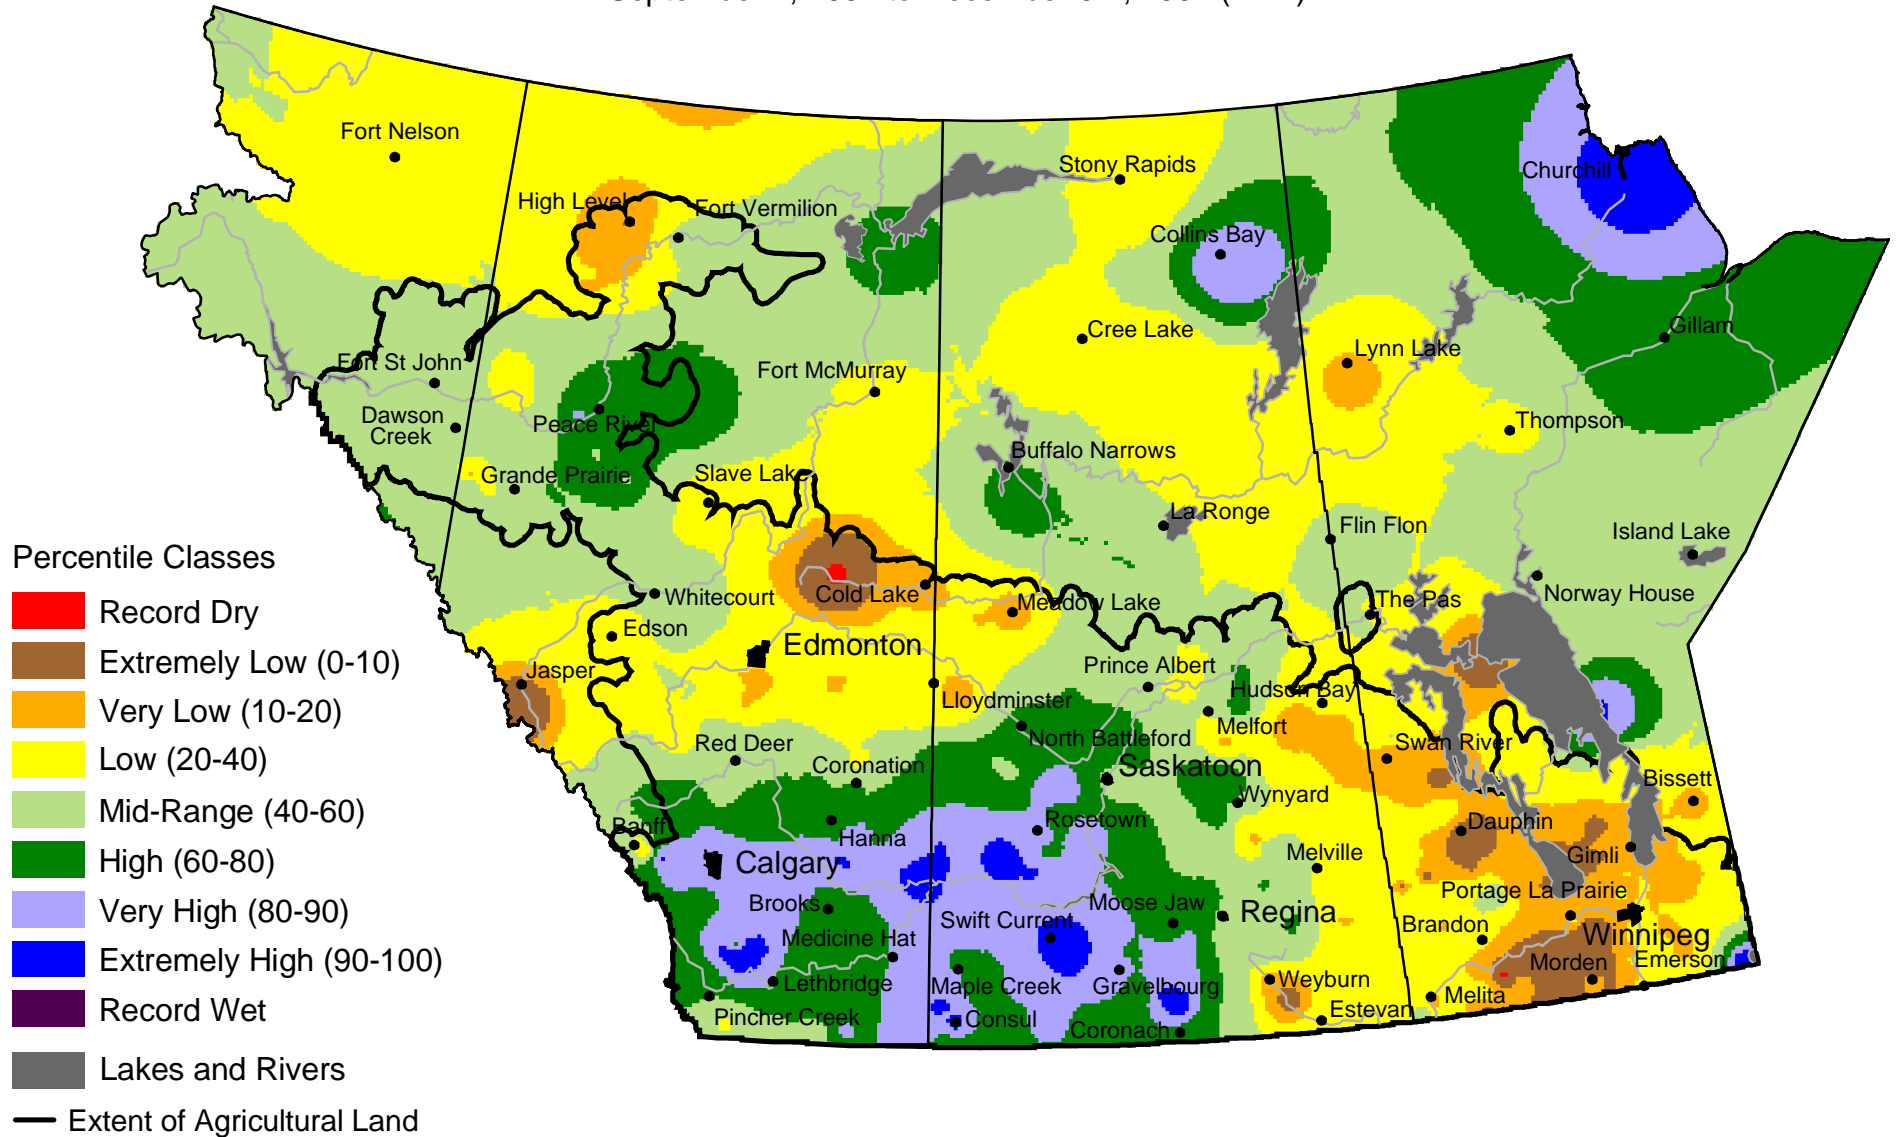

Current Precipitation Compared to Historical Distribution

September 1, 2002 to December 04, 2002 (A.M.)

Prepared by PFRA (Prairie Farm Rehabilitation Administration) using data from the Timely Climate Monitoring Network and the many federal and provincial agencies and volunteers that support it.